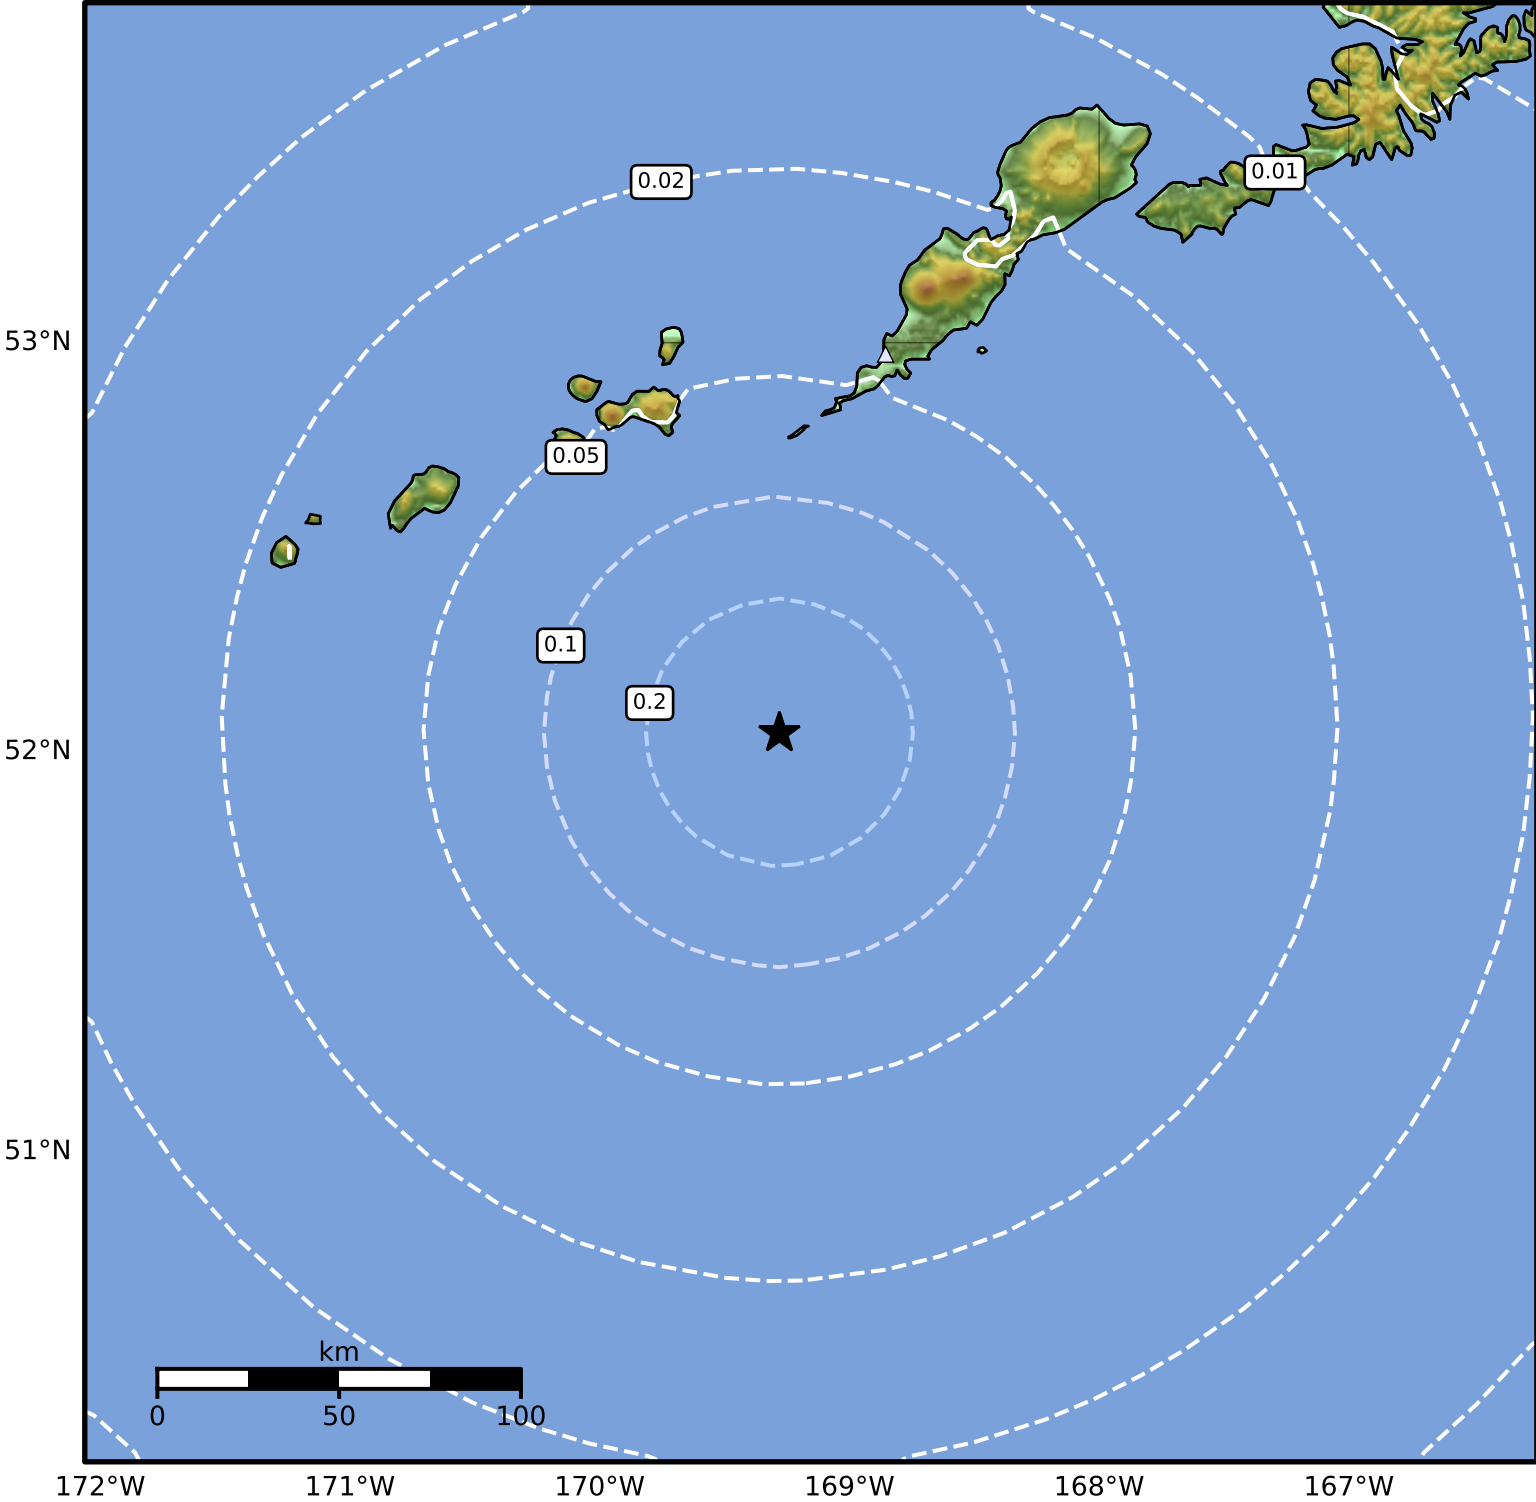

Peak Ground Acceleration Map Alaska Earthquake Center
 ShakeMap: 103 km (64 miles) SSW of Nikolski
 May 02, 2024 07:42:21 UTC M4.0 N52.05 W169.28 Depth: 37.5km ID:ak0245njimk4

PGA (%g)	0.1	0.2	0.5	1	2	5	10	20	50	100	200
----------	-----	-----	-----	---	---	---	----	----	----	-----	-----

Scale based on Worden et al. (2012)

Version 1: Processed 2024-05-02T08:39:42Z

△ Seismic Instrument ○ Reported Intensity

★ Epicenter