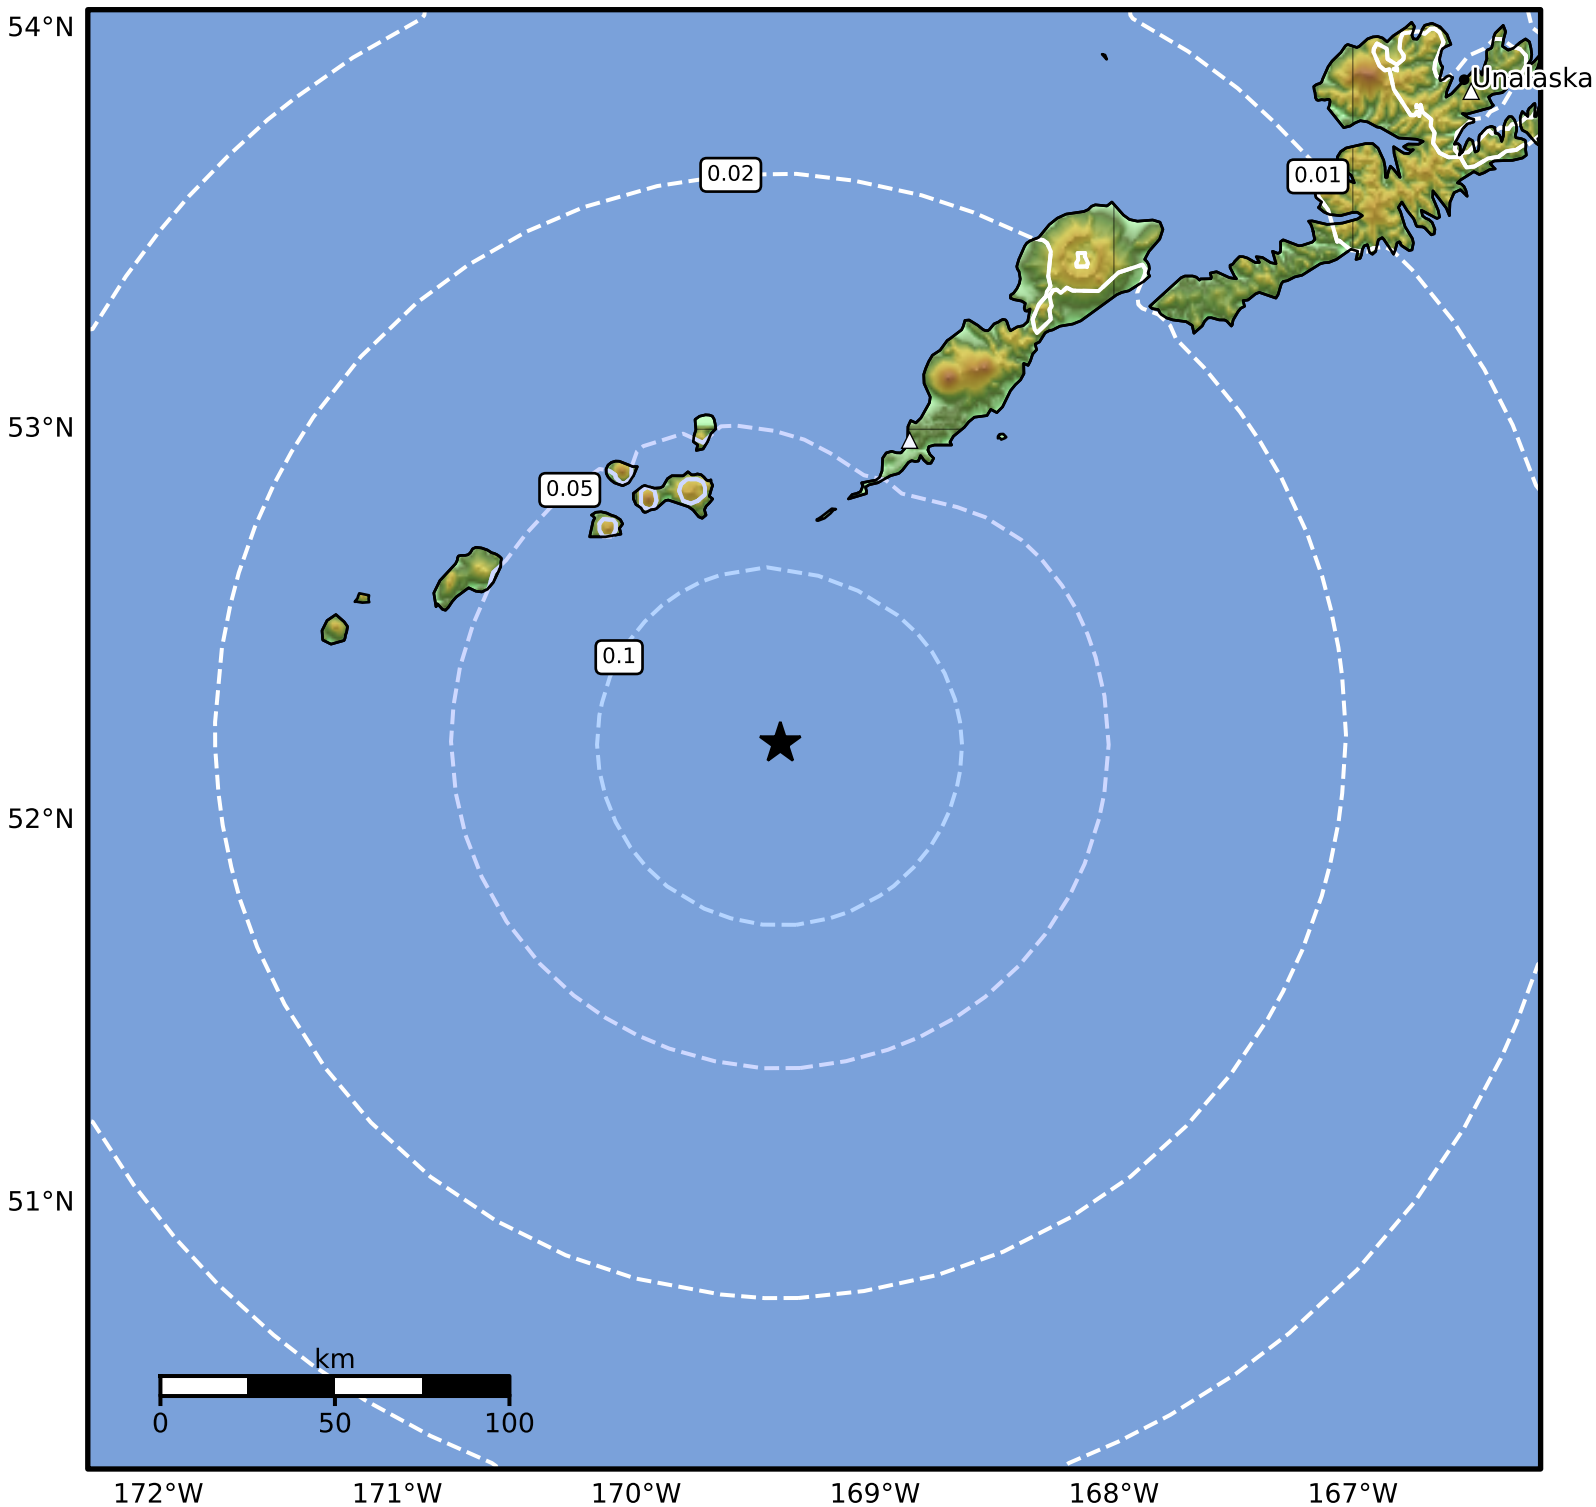

Peak Ground Velocity Map Alaska Earthquake Center  
ShakeMap: 89 km (55 miles) SSW of Nikolski  
May 02, 2024 11:05:31 UTC M4.3 N52.20 W169.40 Depth: 55.0km ID:ak0245nloj6

Scale based on Worden et al. (2012)

△ Seismic Instrument ○ Reported Intensity

★ Epicenter

Version 2: Processed 2024-05-02T17:02:52Z