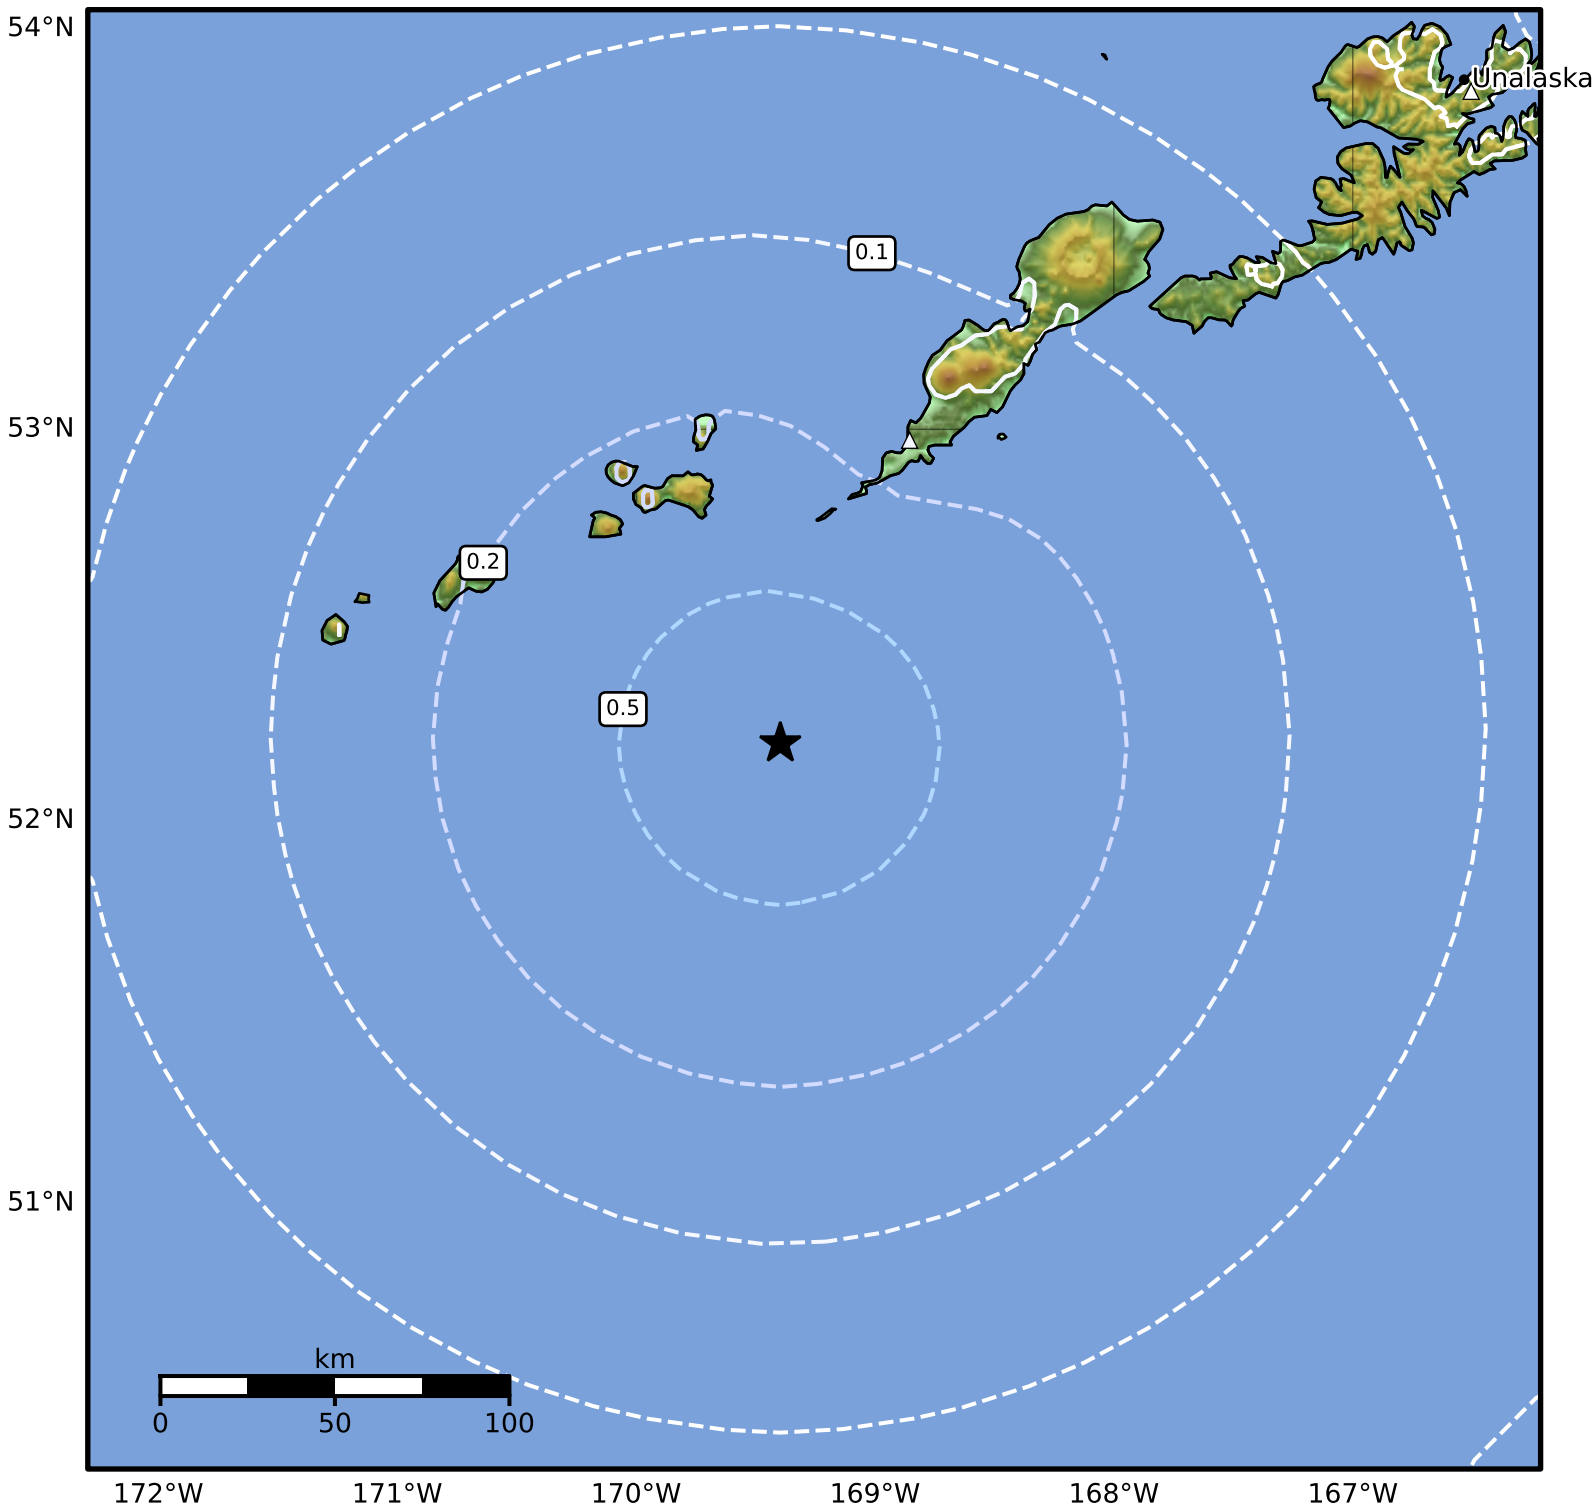

0.3 Second Peak Spectral Acceleration Map Alaska Earthquake Center
 ShakeMap: 89 km (55 miles) SSW of Nikolski
 May 02, 2024 11:05:31 UTC M4.3 N52.20 W169.40 Depth: 55.0km ID:ak0245nlolj6

SA(0.3) (%g)	0.1	0.2	0.5	1	2	5	10	20	50	100	200
--------------	-----	-----	-----	---	---	---	----	----	----	-----	-----

Scale based on Worden et al. (2012)

Version 2: Processed 2024-05-02T17:02:52Z

△ Seismic Instrument ○ Reported Intensity

★ Epicenter