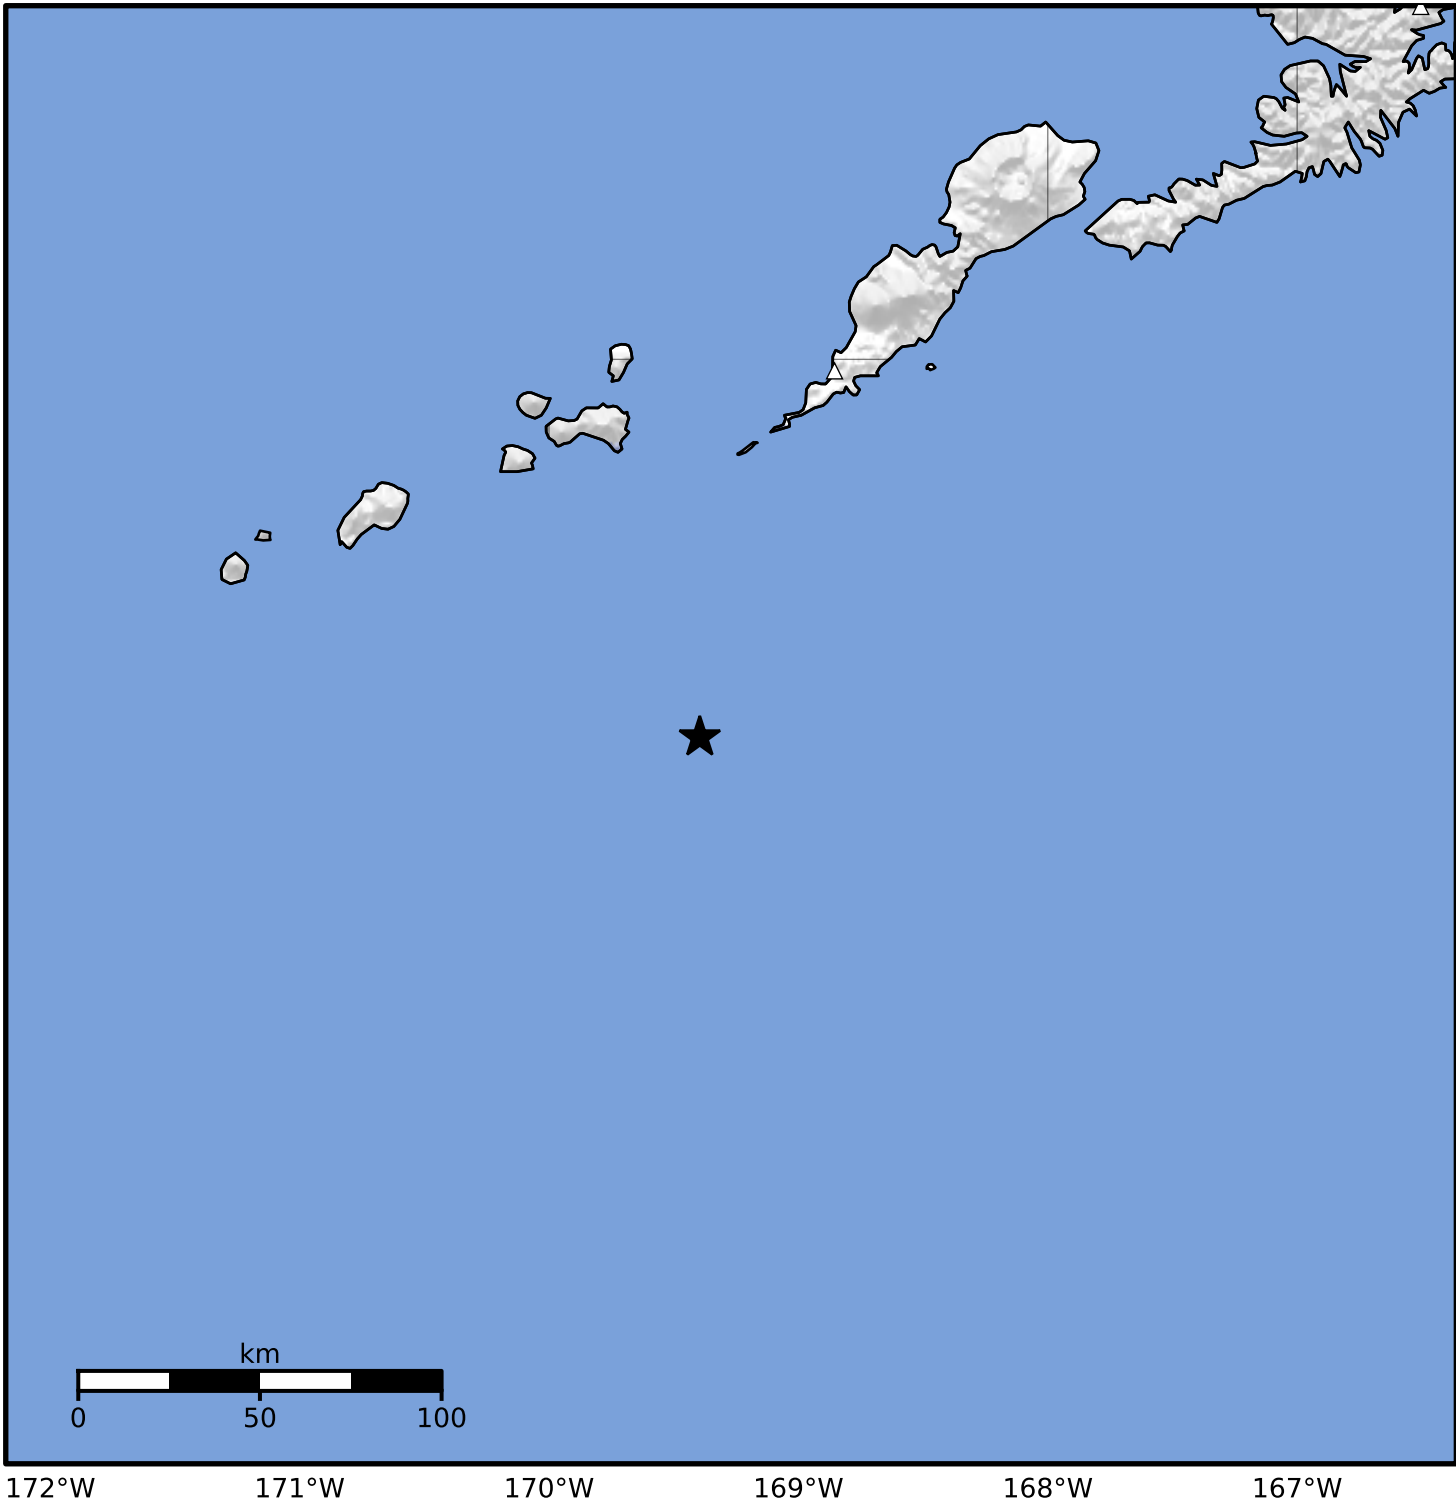

Macroseismic Intensity Map Alaska Earthquake Center
 ShakeMap: 102 km (63 miles) SSW of Nikolski
 May 02, 2024 16:26:08 UTC M3.6 N52.08 W169.40 Depth: 39.4km ID:ak0245nos7w9

SHAKING	Not felt	Weak	Light	Moderate	Strong	Very strong	Severe	Violent	Extreme
DAMAGE	None	None	None	Very light	Light	Moderate	Moderate/heavy	Heavy	Very heavy
PGA(%g)	<0.0464	0.297	2.76	6.2	11.5	21.5	40.1	74.7	>139
PGV(cm/s)	<0.0215	0.135	1.41	4.65	9.64	20	41.4	85.8	>178
INTENSITY	I	II-III	IV	V	VI	VII	VIII	IX	X+

Scale based on Worden et al. (2012)

Version 2: Processed 2024-05-02T17:43:41Z

△ Seismic Instrument ○ Reported Intensity

★ Epicenter