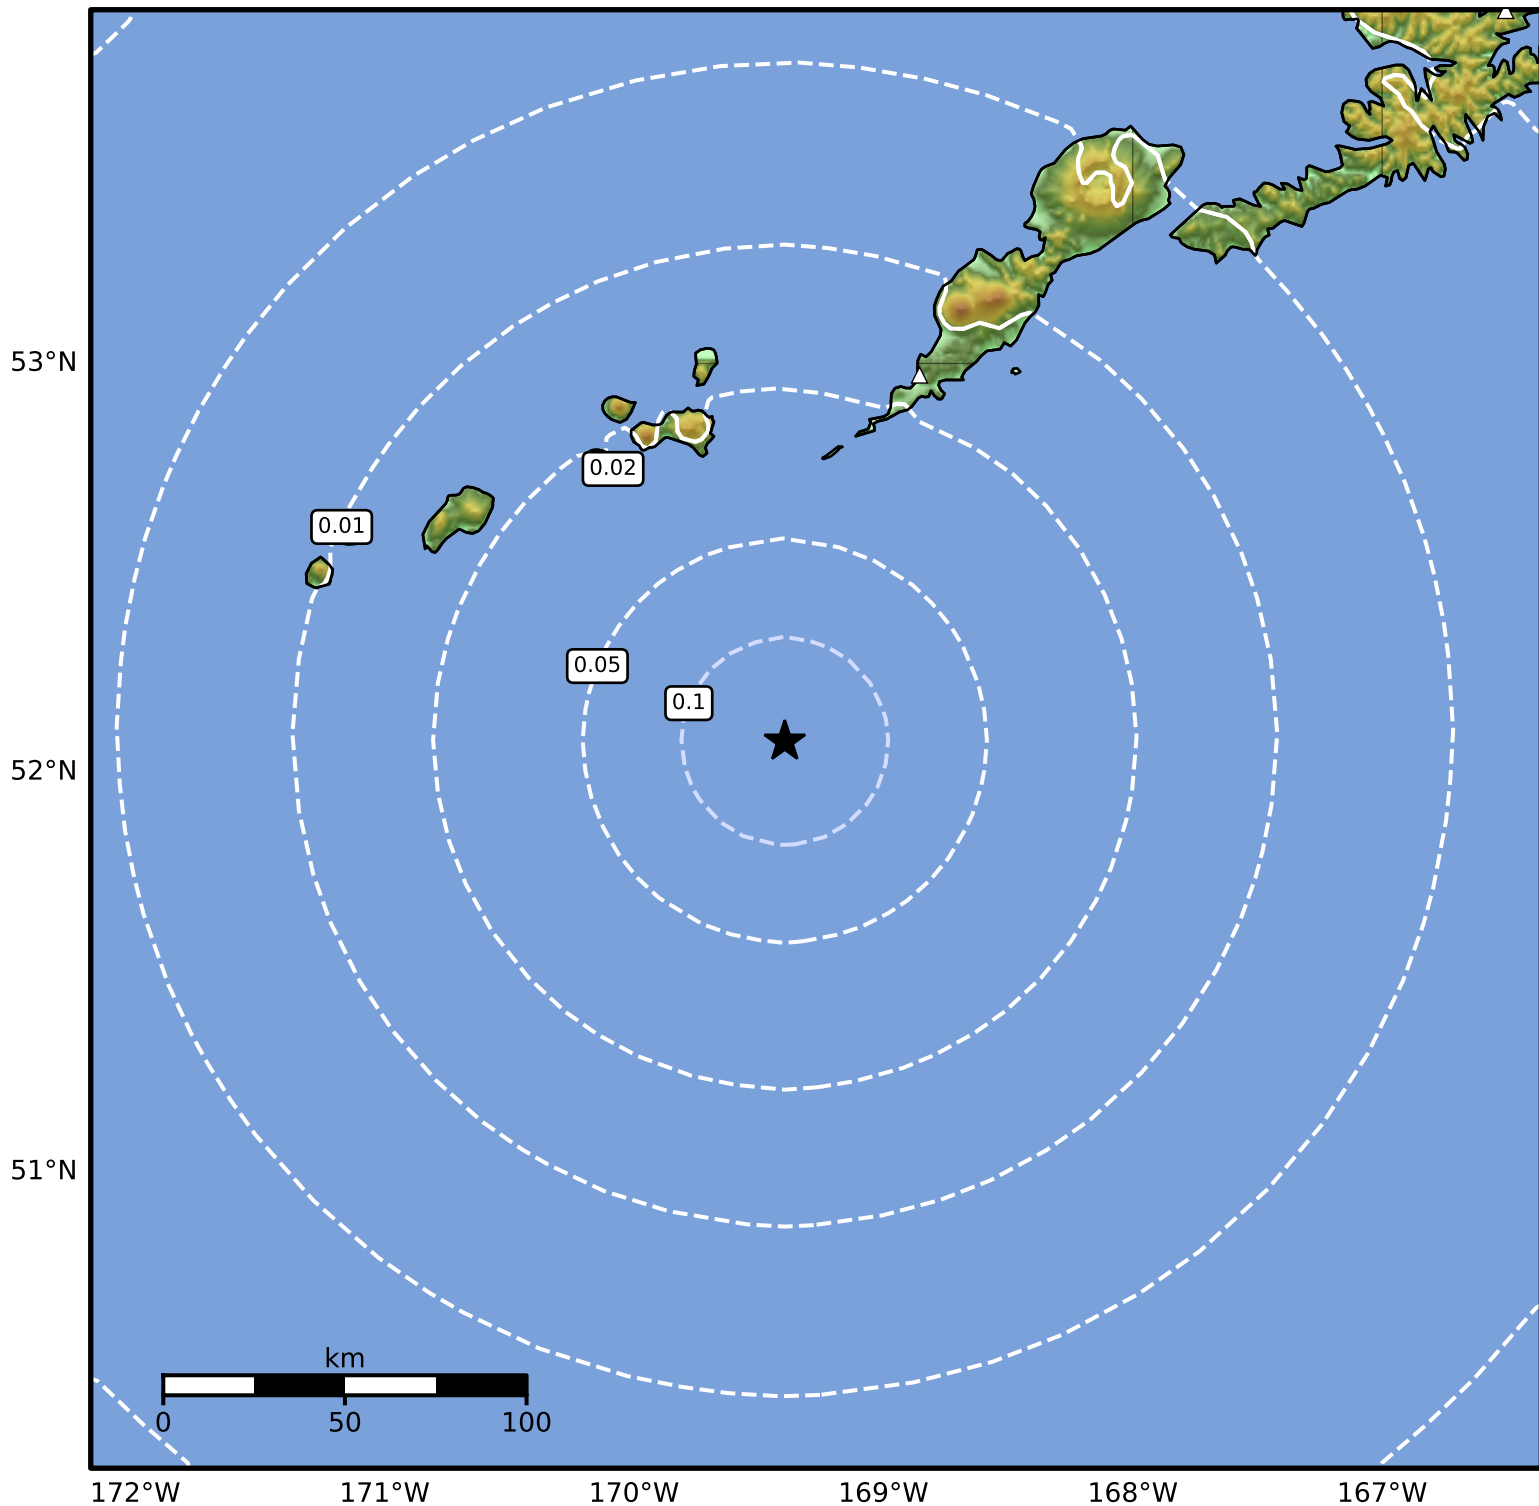

Peak Ground Acceleration Map Alaska Earthquake Center
ShakeMap: 102 km (63 miles) SSW of Nikolski
May 02, 2024 16:26:08 UTC M3.6 N52.08 W169.40 Depth: 39.4km ID:ak0245nos7w9

PGA (%g)	0.1	0.2	0.5	1	2	5	10	20	50	100	200
----------	-----	-----	-----	---	---	---	----	----	----	-----	-----

Scale based on Worden et al. (2012)

Version 2: Processed 2024-05-02T17:43:41Z

△ Seismic Instrument ○ Reported Intensity

★ Epicenter