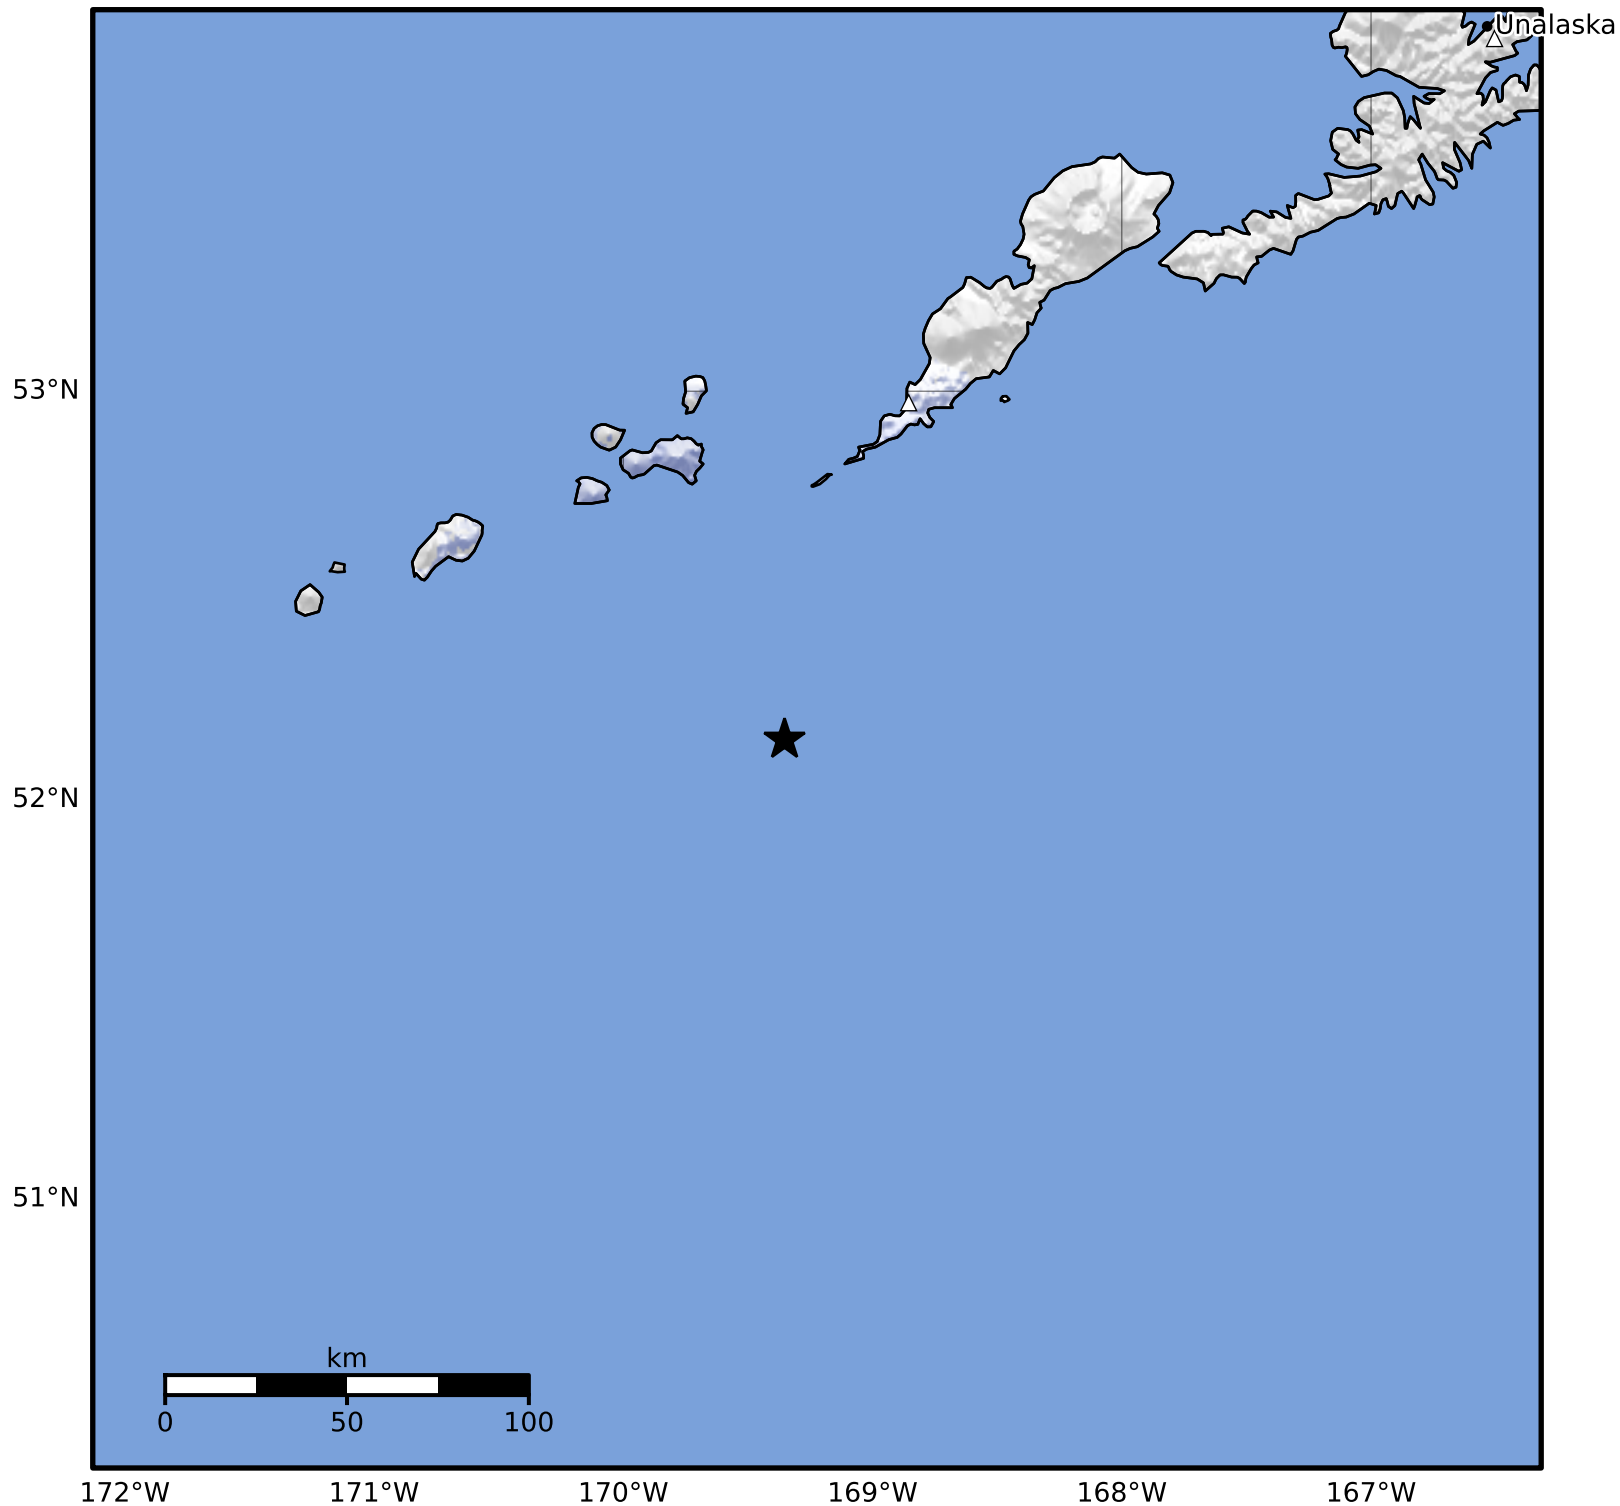

Macroseismic Intensity Map Alaska Earthquake Center
 ShakeMap: 94 km (58 miles) SSW of Nikolski
 May 02, 2024 20:23:29 UTC M3.8 N52.15 W169.35 Depth: 37.2km ID:ak0245nr5cs4

SHAKING	Not felt	Weak	Light	Moderate	Strong	Very strong	Severe	Violent	Extreme
DAMAGE	None	None	None	Very light	Light	Moderate	Moderate/heavy	Heavy	Very heavy
PGA(%g)	<0.0464	0.297	2.76	6.2	11.5	21.5	40.1	74.7	>139
PGV(cm/s)	<0.0215	0.135	1.41	4.65	9.64	20	41.4	85.8	>178
INTENSITY	I	II-III	IV	V	VI	VII	VIII	IX	X+

Scale based on Worden et al. (2012)

Version 2: Processed 2024-05-02T21:26:37Z

△ Seismic Instrument ○ Reported Intensity

★ Epicenter