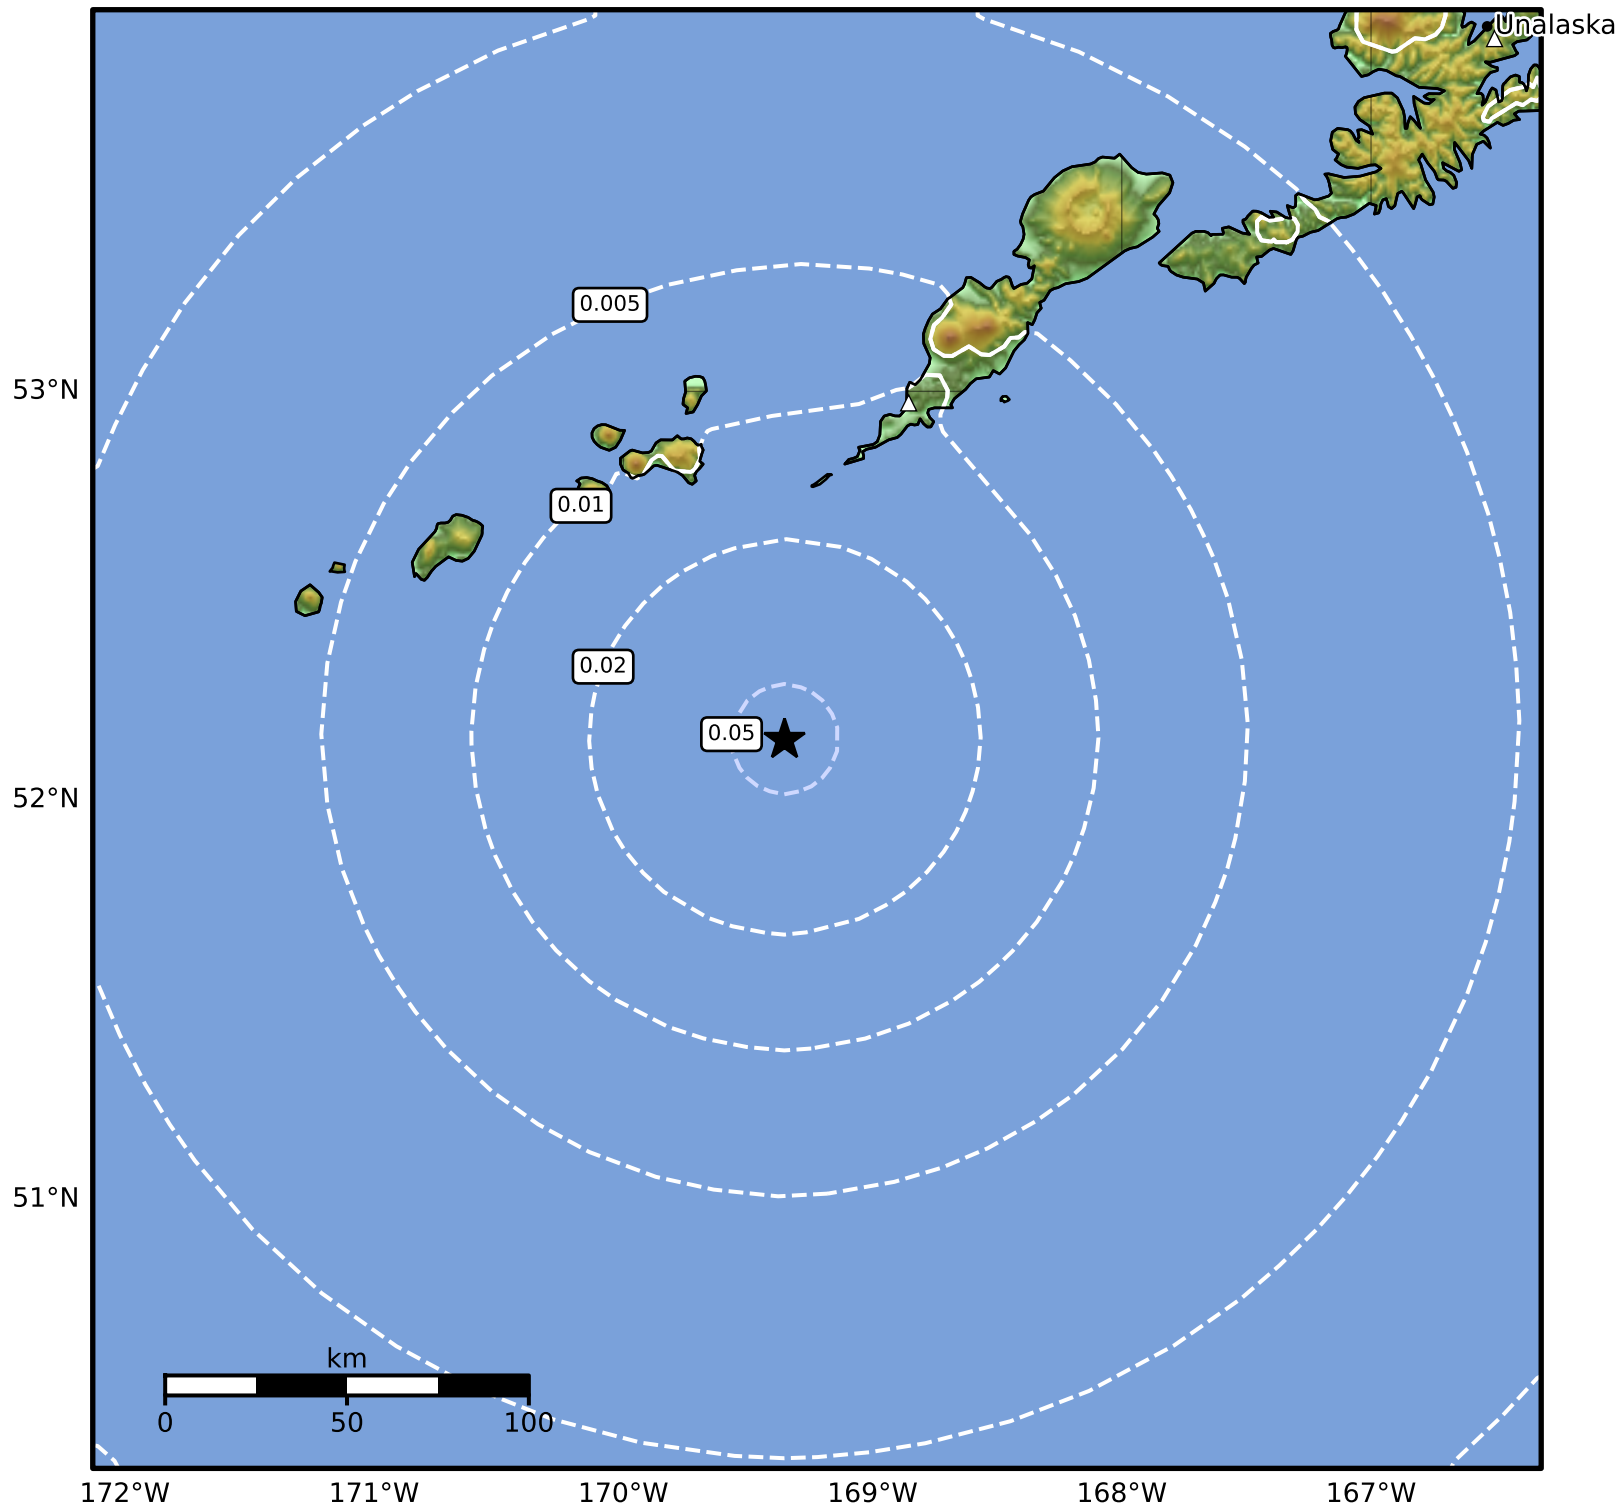

Peak Ground Velocity Map Alaska Earthquake Center
ShakeMap: 94 km (58 miles) SSW of Nikolski
May 02, 2024 20:23:29 UTC M3.8 N52.15 W169.35 Depth: 37.2km ID:ak0245nr5cs4

PGV (cm/s)	0.1	0.2	0.5	1	2	5	10	20	50	100	200
------------	-----	-----	-----	---	---	---	----	----	----	-----	-----

Scale based on Worden et al. (2012)

Version 2: Processed 2024-05-02T21:26:37Z

△ Seismic Instrument ○ Reported Intensity

★ Epicenter