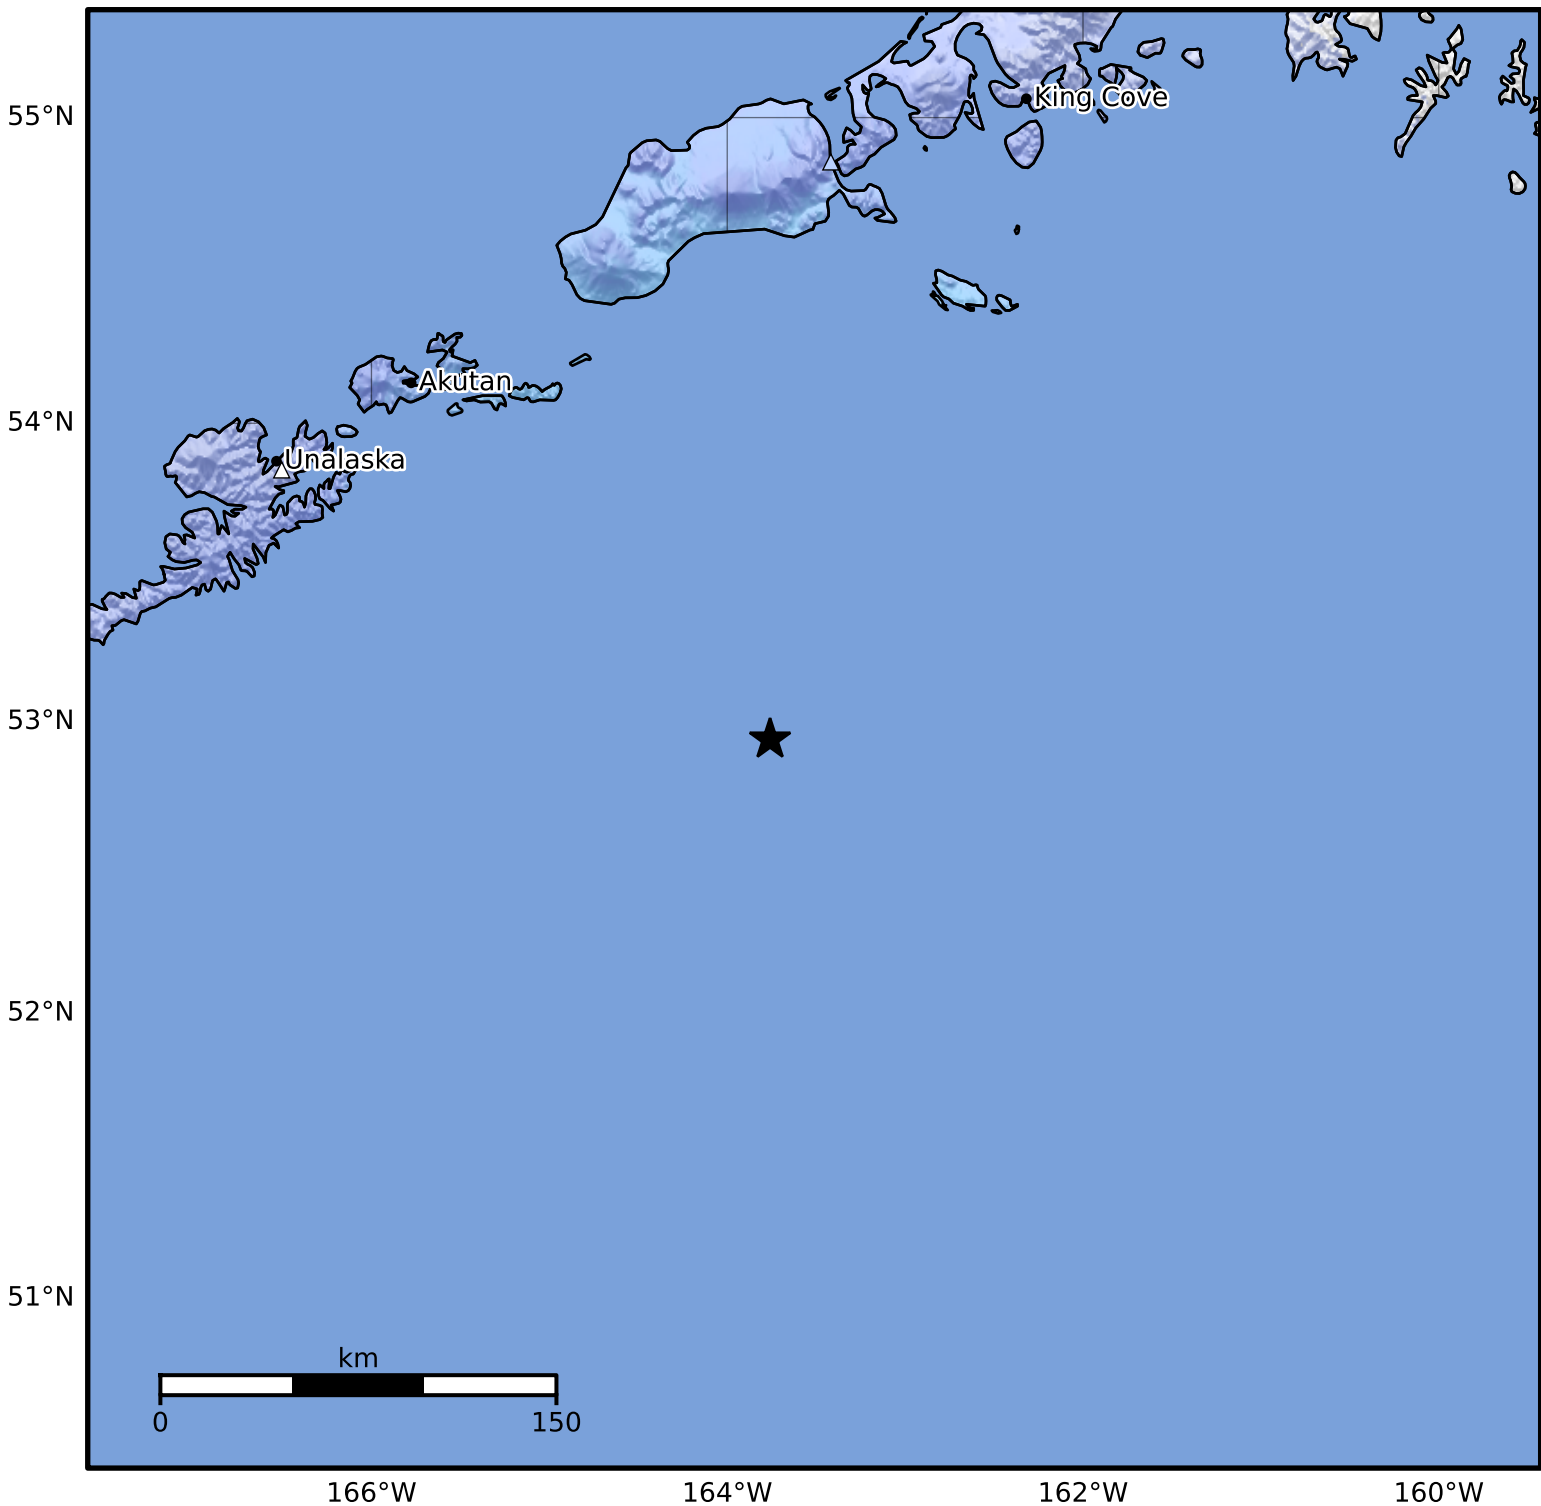

Macroseismic Intensity Map Alaska Earthquake Center
 ShakeMap: 188 km (117 miles) SE of Akutan
 May 05, 2024 08:27:47 UTC M5.2 N52.94 W163.76 Depth: 10.0km ID:ak0245sin332

SHAKING	Not felt	Weak	Light	Moderate	Strong	Very strong	Severe	Violent	Extreme
DAMAGE	None	None	None	Very light	Light	Moderate	Moderate/heavy	Heavy	Very heavy
PGA(%g)	<0.0464	0.297	2.76	6.2	11.5	21.5	40.1	74.7	>139
PGV(cm/s)	<0.0215	0.135	1.41	4.65	9.64	20	41.4	85.8	>178
INTENSITY	I	II-III	IV	V	VI	VII	VIII	IX	X+

Scale based on Worden et al. (2012)

Version 3: Processed 2024-05-05T20:00:08Z

△ Seismic Instrument ○ Reported Intensity

★ Epicenter