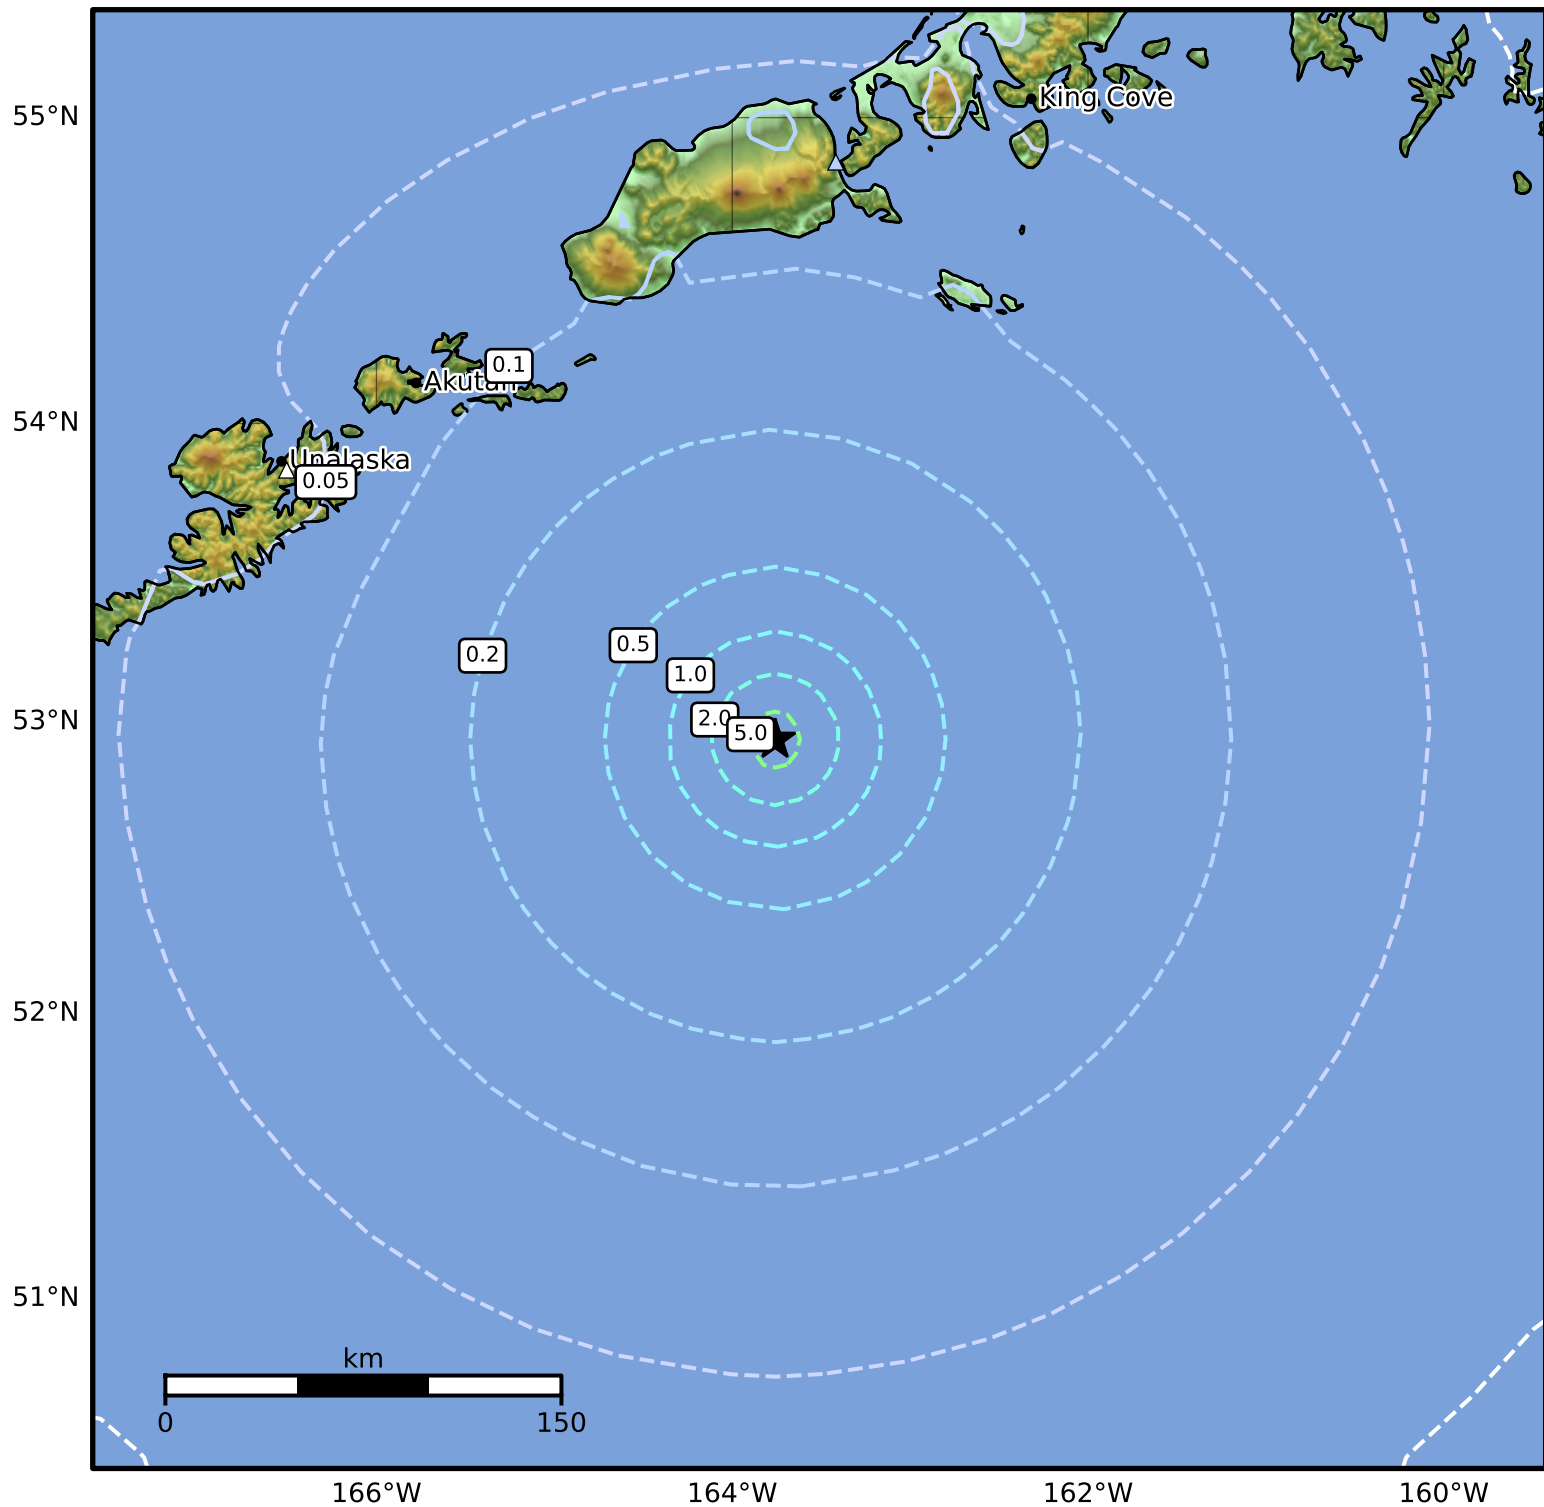

Peak Ground Velocity Map Alaska Earthquake Center
ShakeMap: 188 km (117 miles) SE of Akutan
May 05, 2024 08:27:47 UTC M5.2 N52.94 W163.76 Depth: 10.0km ID:ak0245sin332

PGV (cm/s)	0.1	0.2	0.5	1	2	5	10	20	50	100	200
------------	-----	-----	-----	---	---	---	----	----	----	-----	-----

Scale based on Worden et al. (2012)

Version 3: Processed 2024-05-05T20:00:08Z

△ Seismic Instrument ○ Reported Intensity

★ Epicenter