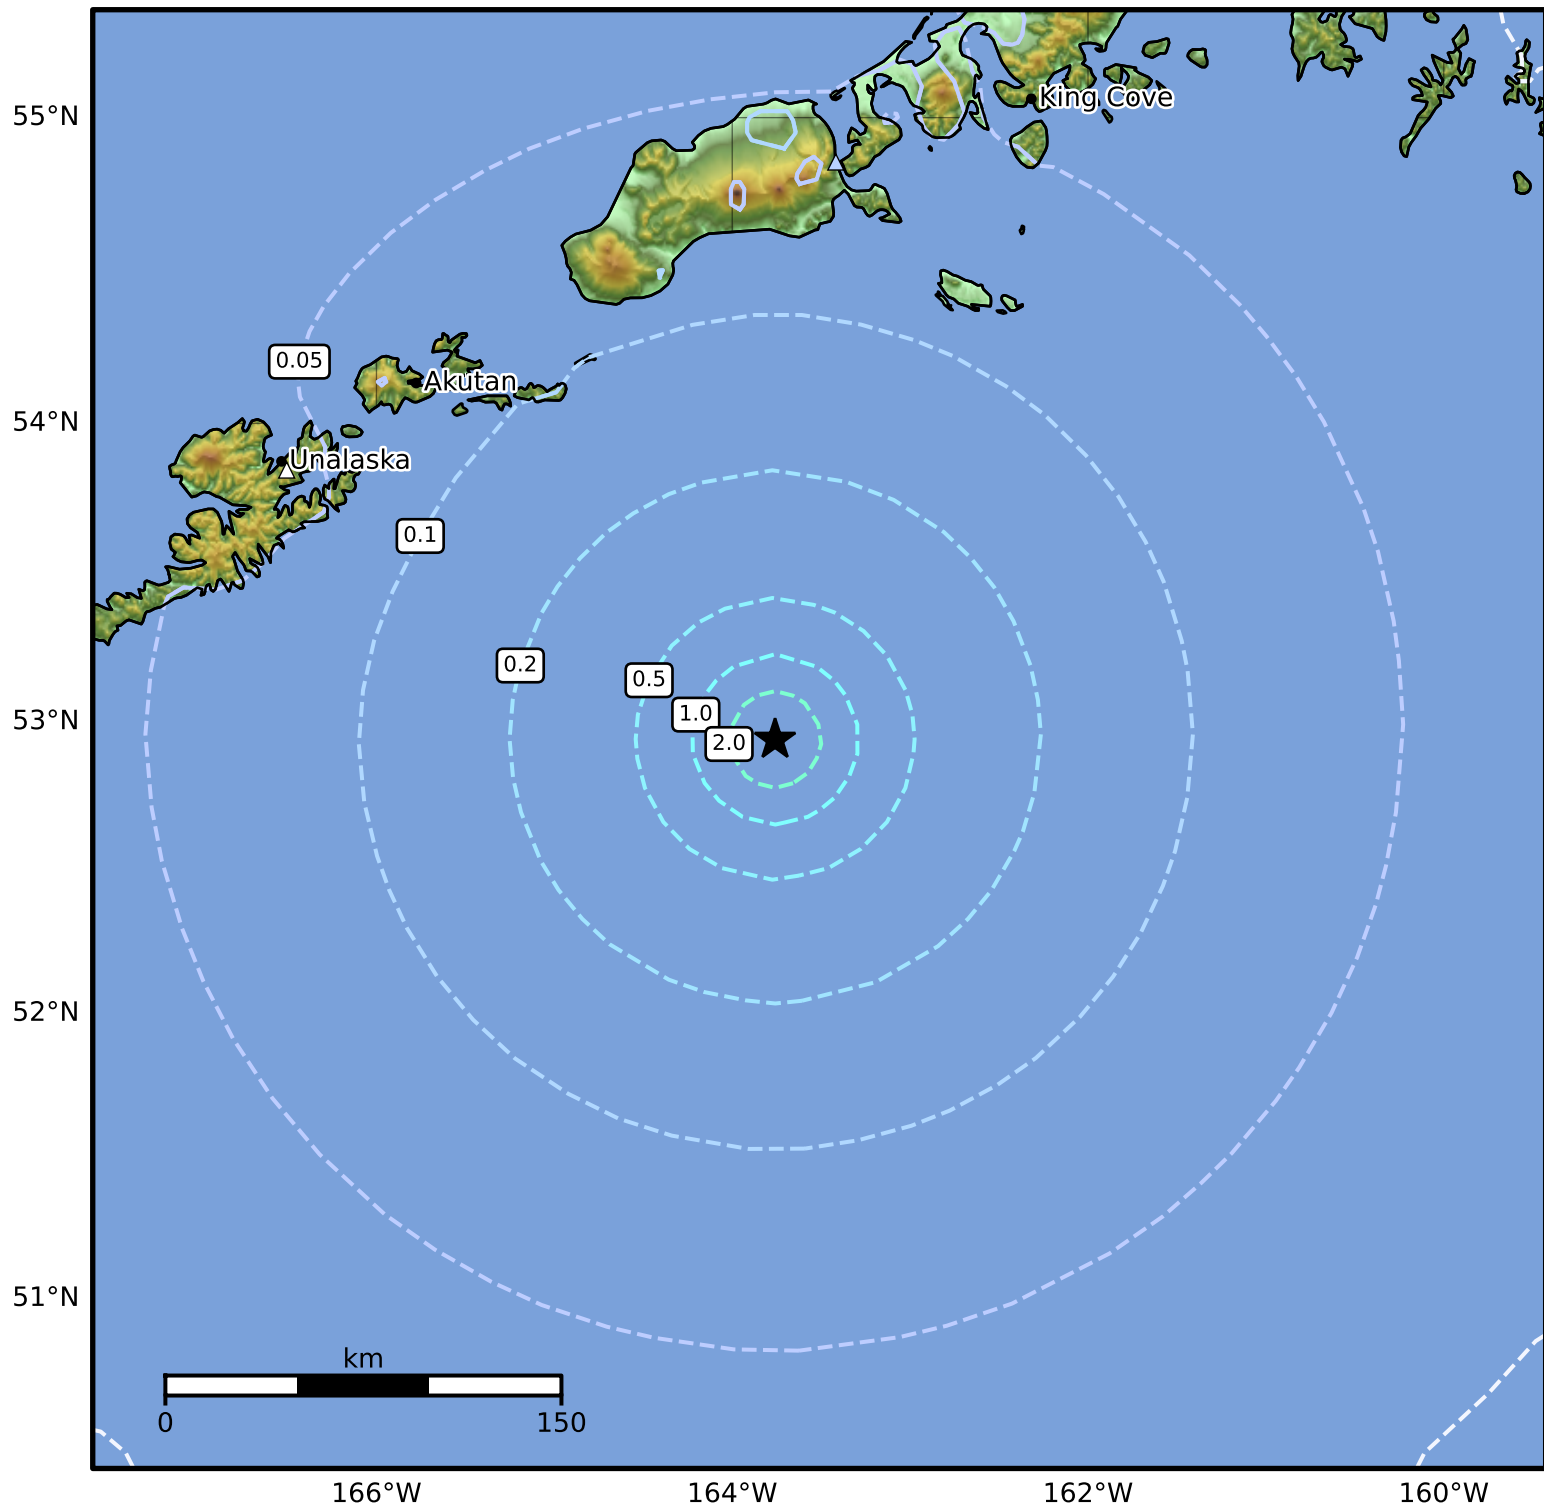

1.0 Second Peak Spectral Acceleration Map Alaska Earthquake Center
 ShakeMap: 188 km (117 miles) SE of Akutan
 May 05, 2024 08:27:47 UTC M5.2 N52.94 W163.76 Depth: 10.0km ID:ak0245sin332

SA(1.0) (%g)	0.1	0.2	0.5	1	2	5	10	20	50	100	200
--------------	-----	-----	-----	---	---	---	----	----	----	-----	-----

Scale based on Worden et al. (2012)

Version 3: Processed 2024-05-05T20:00:08Z

△ Seismic Instrument ○ Reported Intensity

★ Epicenter