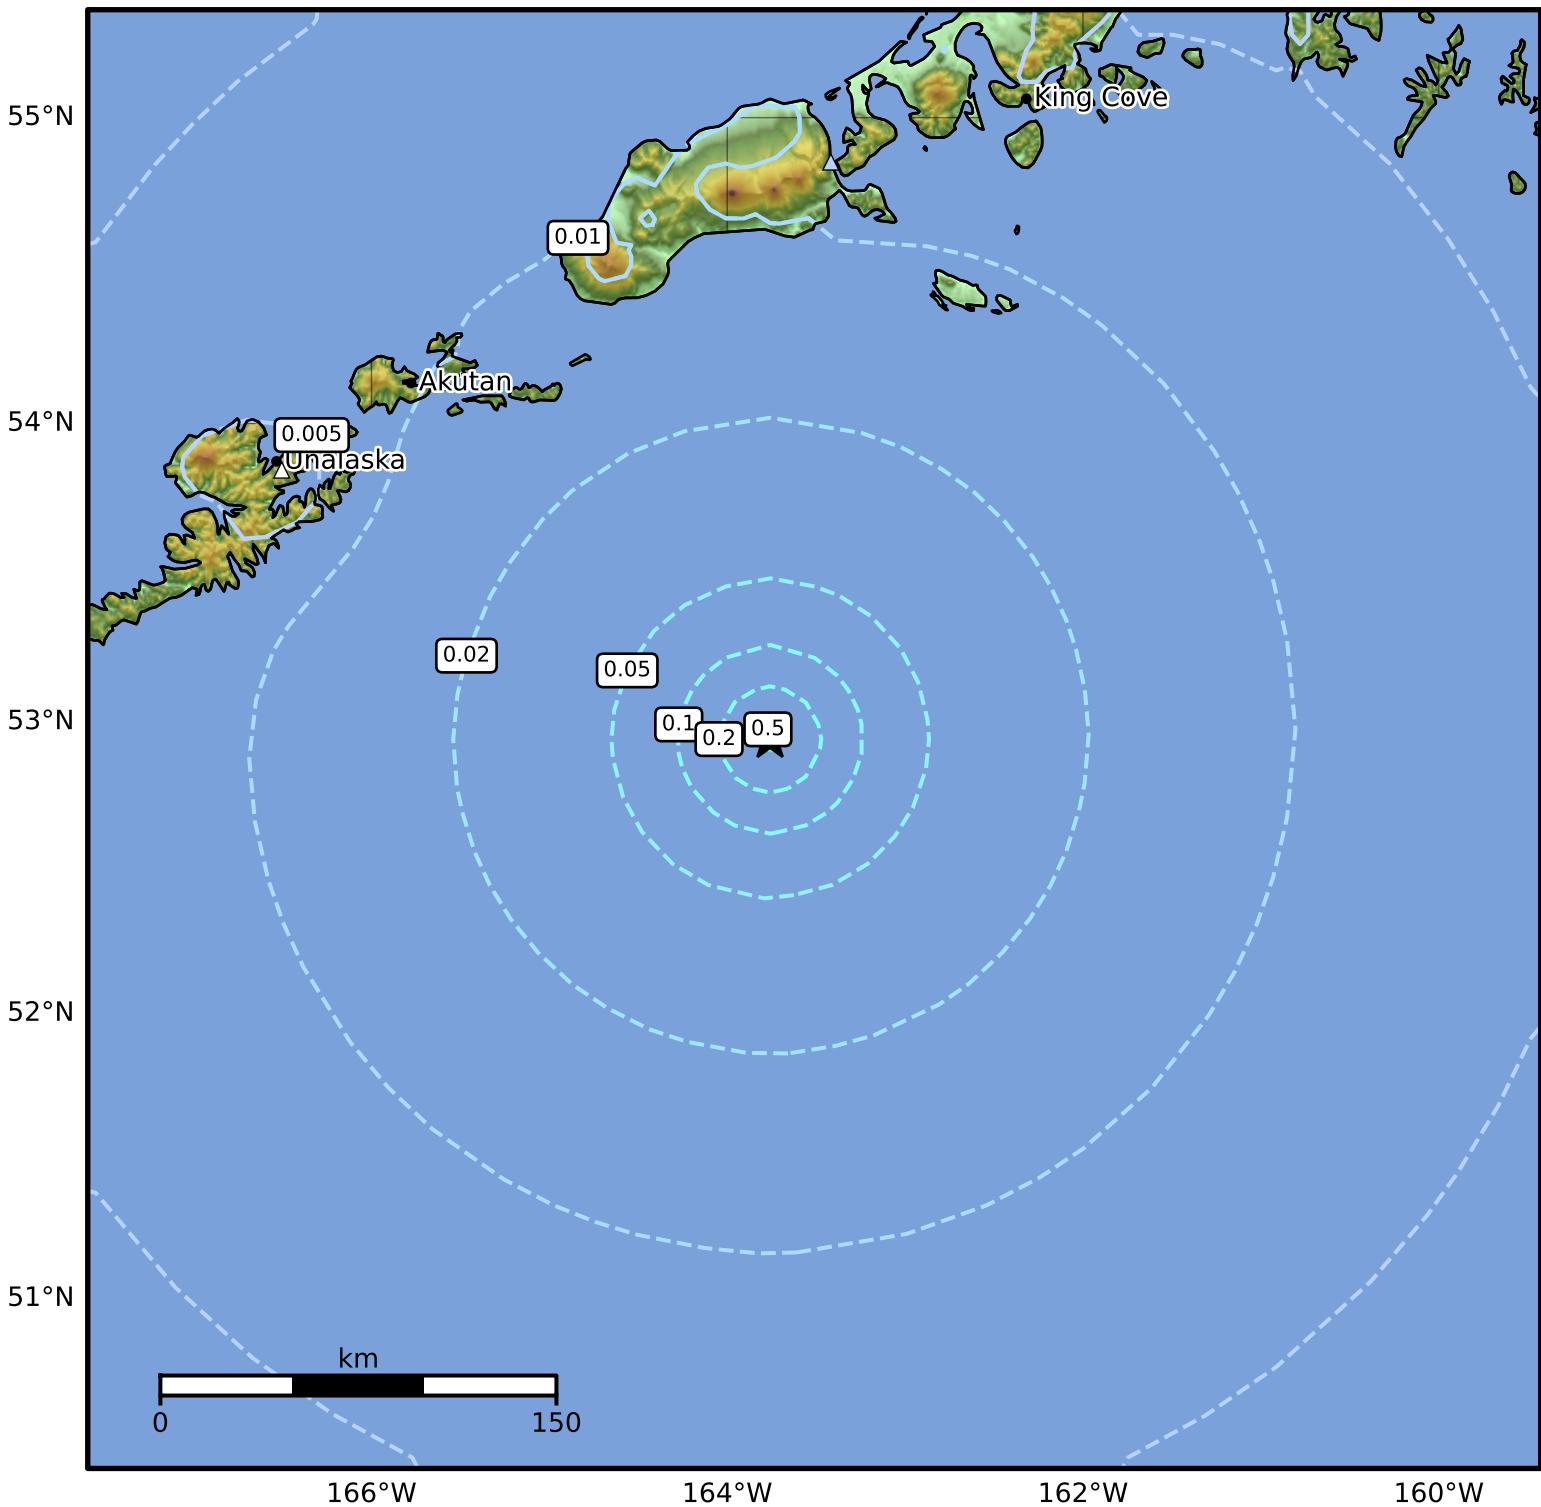

3.0 Second Peak Spectral Acceleration Map Alaska Earthquake Center
 ShakeMap: 188 km (117 miles) SE of Akutan
 May 05, 2024 08:27:47 UTC M5.2 N52.94 W163.76 Depth: 10.0km ID:ak0245sin332

SA(3.0) (%g)	0.1	0.2	0.5	1	2	5	10	20	50
--------------	-----	-----	-----	---	---	---	----	----	----

Scale based on Worden et al. (2012)

Version 3: Processed 2024-05-05T20:00:08Z

△ Seismic Instrument ○ Reported Intensity

★ Epicenter