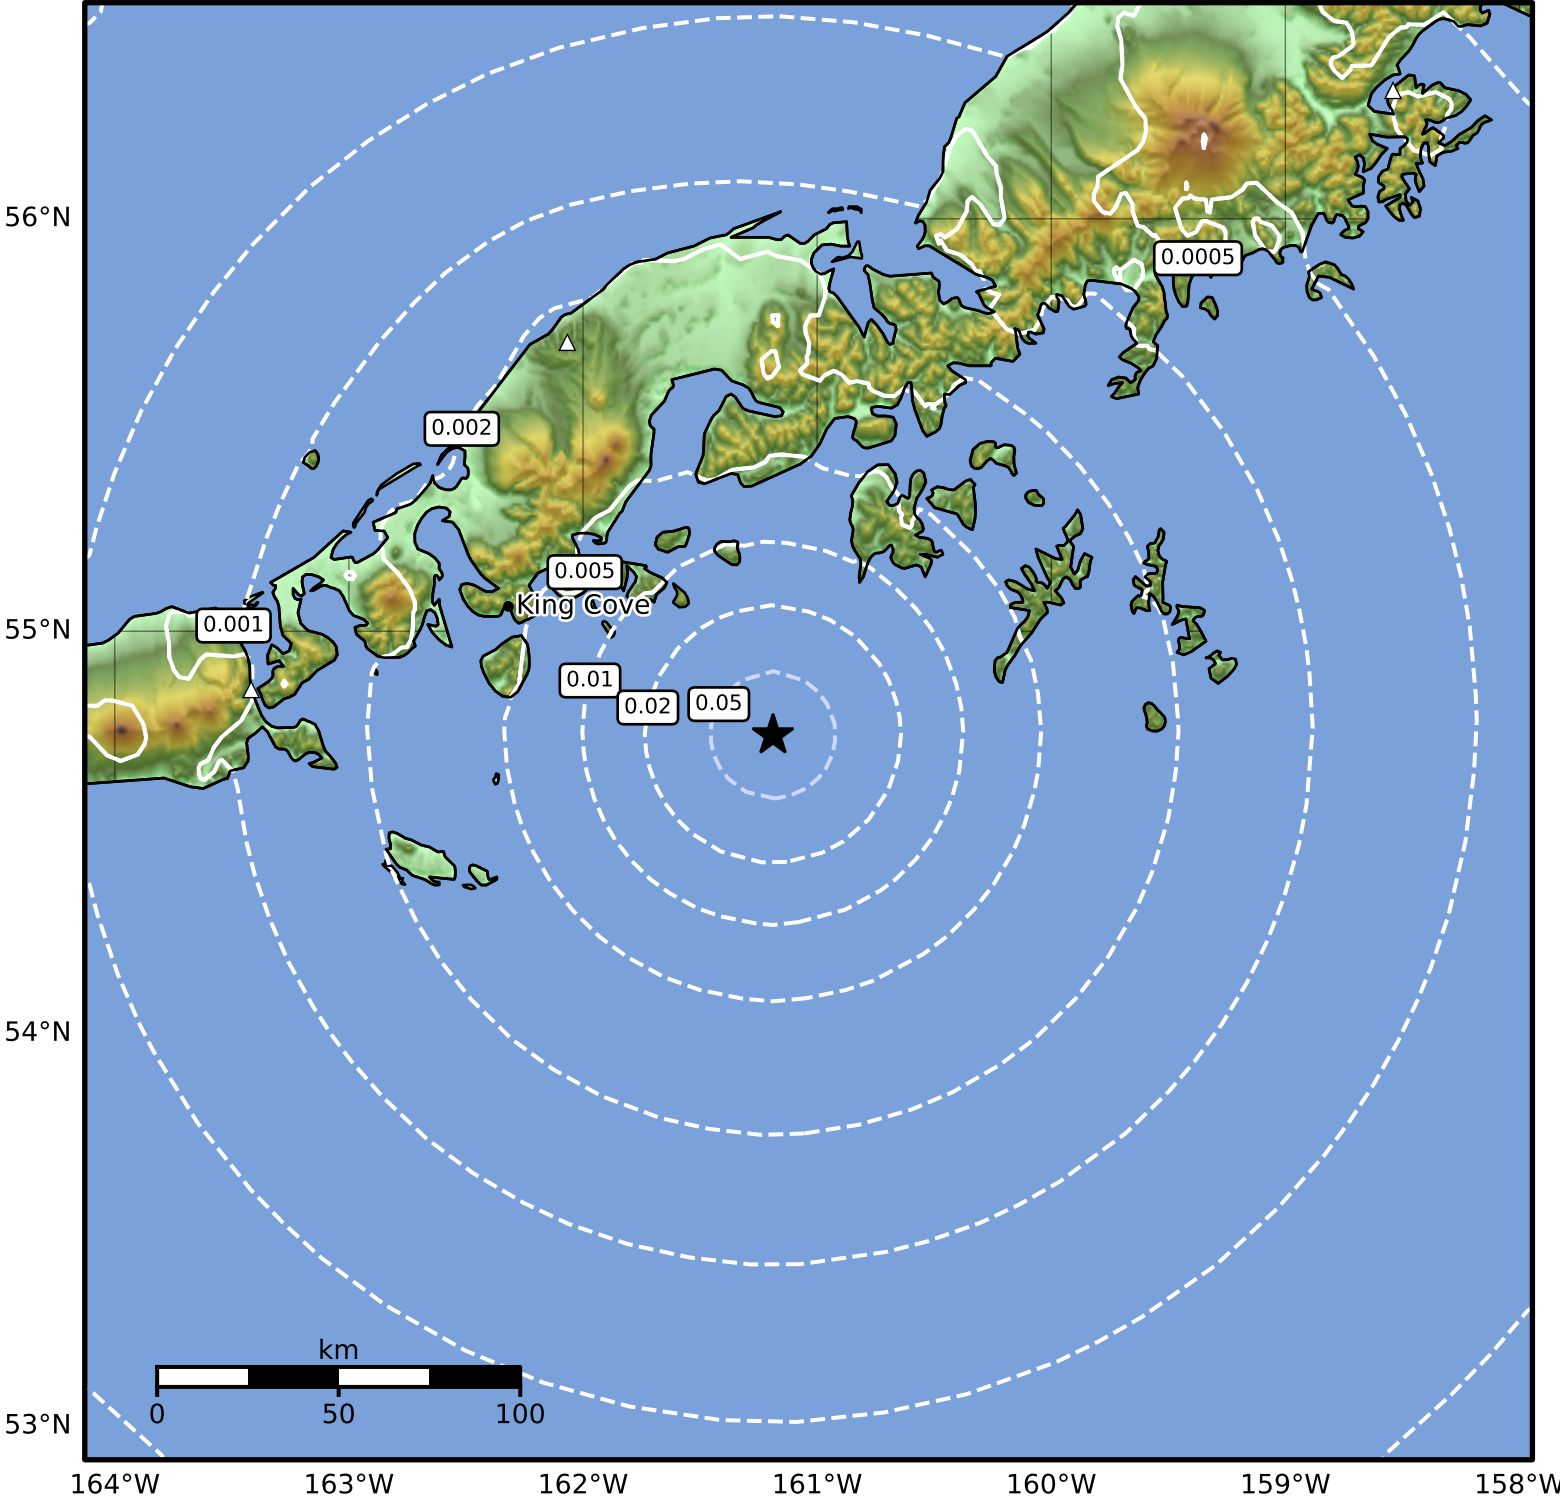

Peak Ground Velocity Map Alaska Earthquake Center
 ShakeMap: 79 km (49 miles) ESE of King Cove
 May 05, 2024 19:47:05 UTC M3.5 N54.74 W161.19 Depth: 18.2km ID:ak0245spb1qd

PGV (cm/s)	0.1	0.2	0.5	1	2	5	10	20	50	100	200
------------	-----	-----	-----	---	---	---	----	----	----	-----	-----

Scale based on Worden et al. (2012)

Version 2: Processed 2024-05-05T20:50:38Z

△ Seismic Instrument ○ Reported Intensity

★ Epicenter