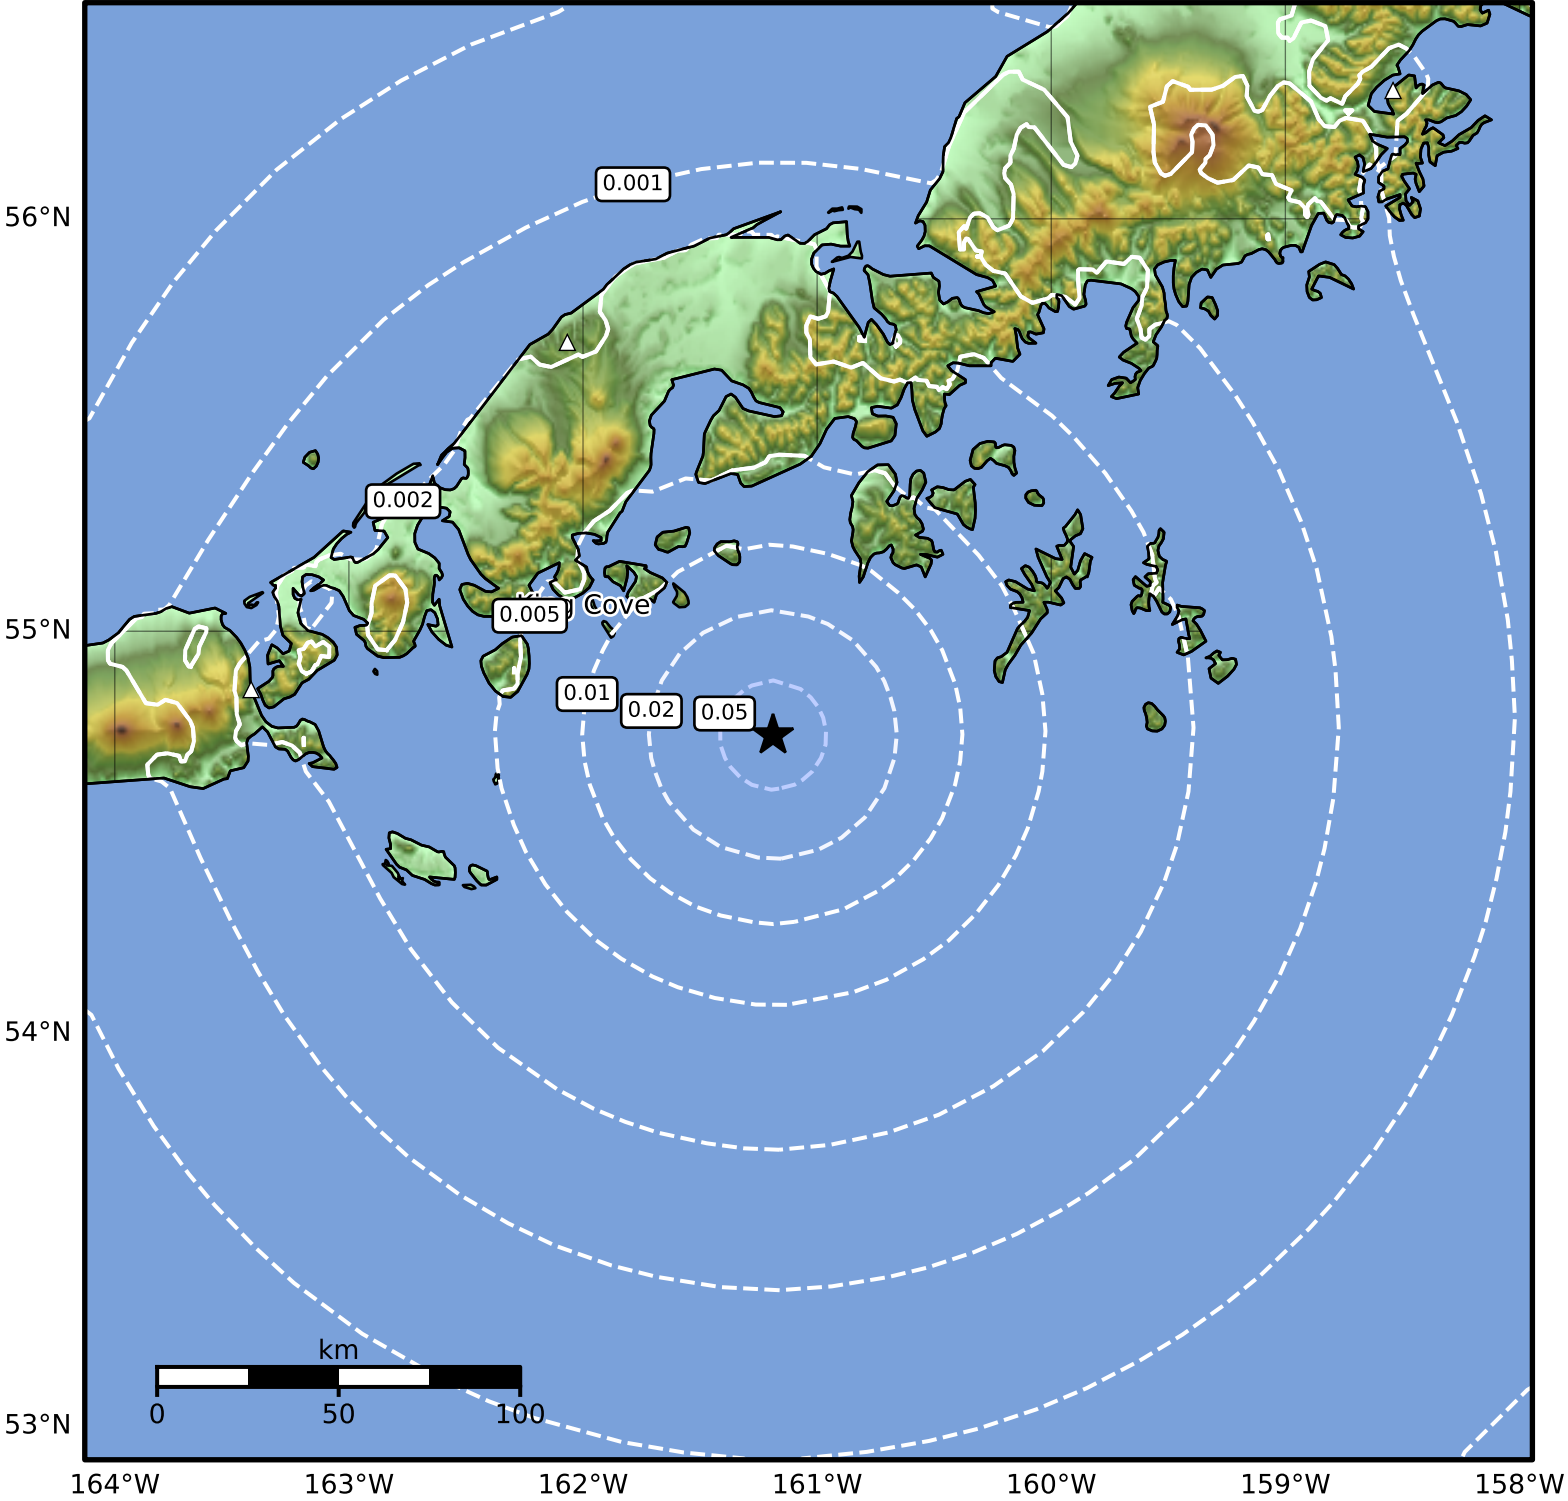

1.0 Second Peak Spectral Acceleration Map Alaska Earthquake Center  
 ShakeMap: 79 km (49 miles) ESE of King Cove  
 May 05, 2024 19:47:05 UTC M3.5 N54.74 W161.19 Depth: 18.2km ID:ak0245spb1qd

<b>SA(1.0) (%g)</b>	<b>0.1</b>	<b>0.2</b>	<b>0.5</b>	<b>1</b>	<b>2</b>	<b>5</b>	<b>10</b>	<b>20</b>	<b>50</b>	<b>100</b>	<b>200</b>
---------------------	------------	------------	------------	----------	----------	----------	-----------	-----------	-----------	------------	------------

Scale based on Worden et al. (2012)

Version 2: Processed 2024-05-05T20:50:38Z

△ Seismic Instrument    ○ Reported Intensity    ★ Epicenter