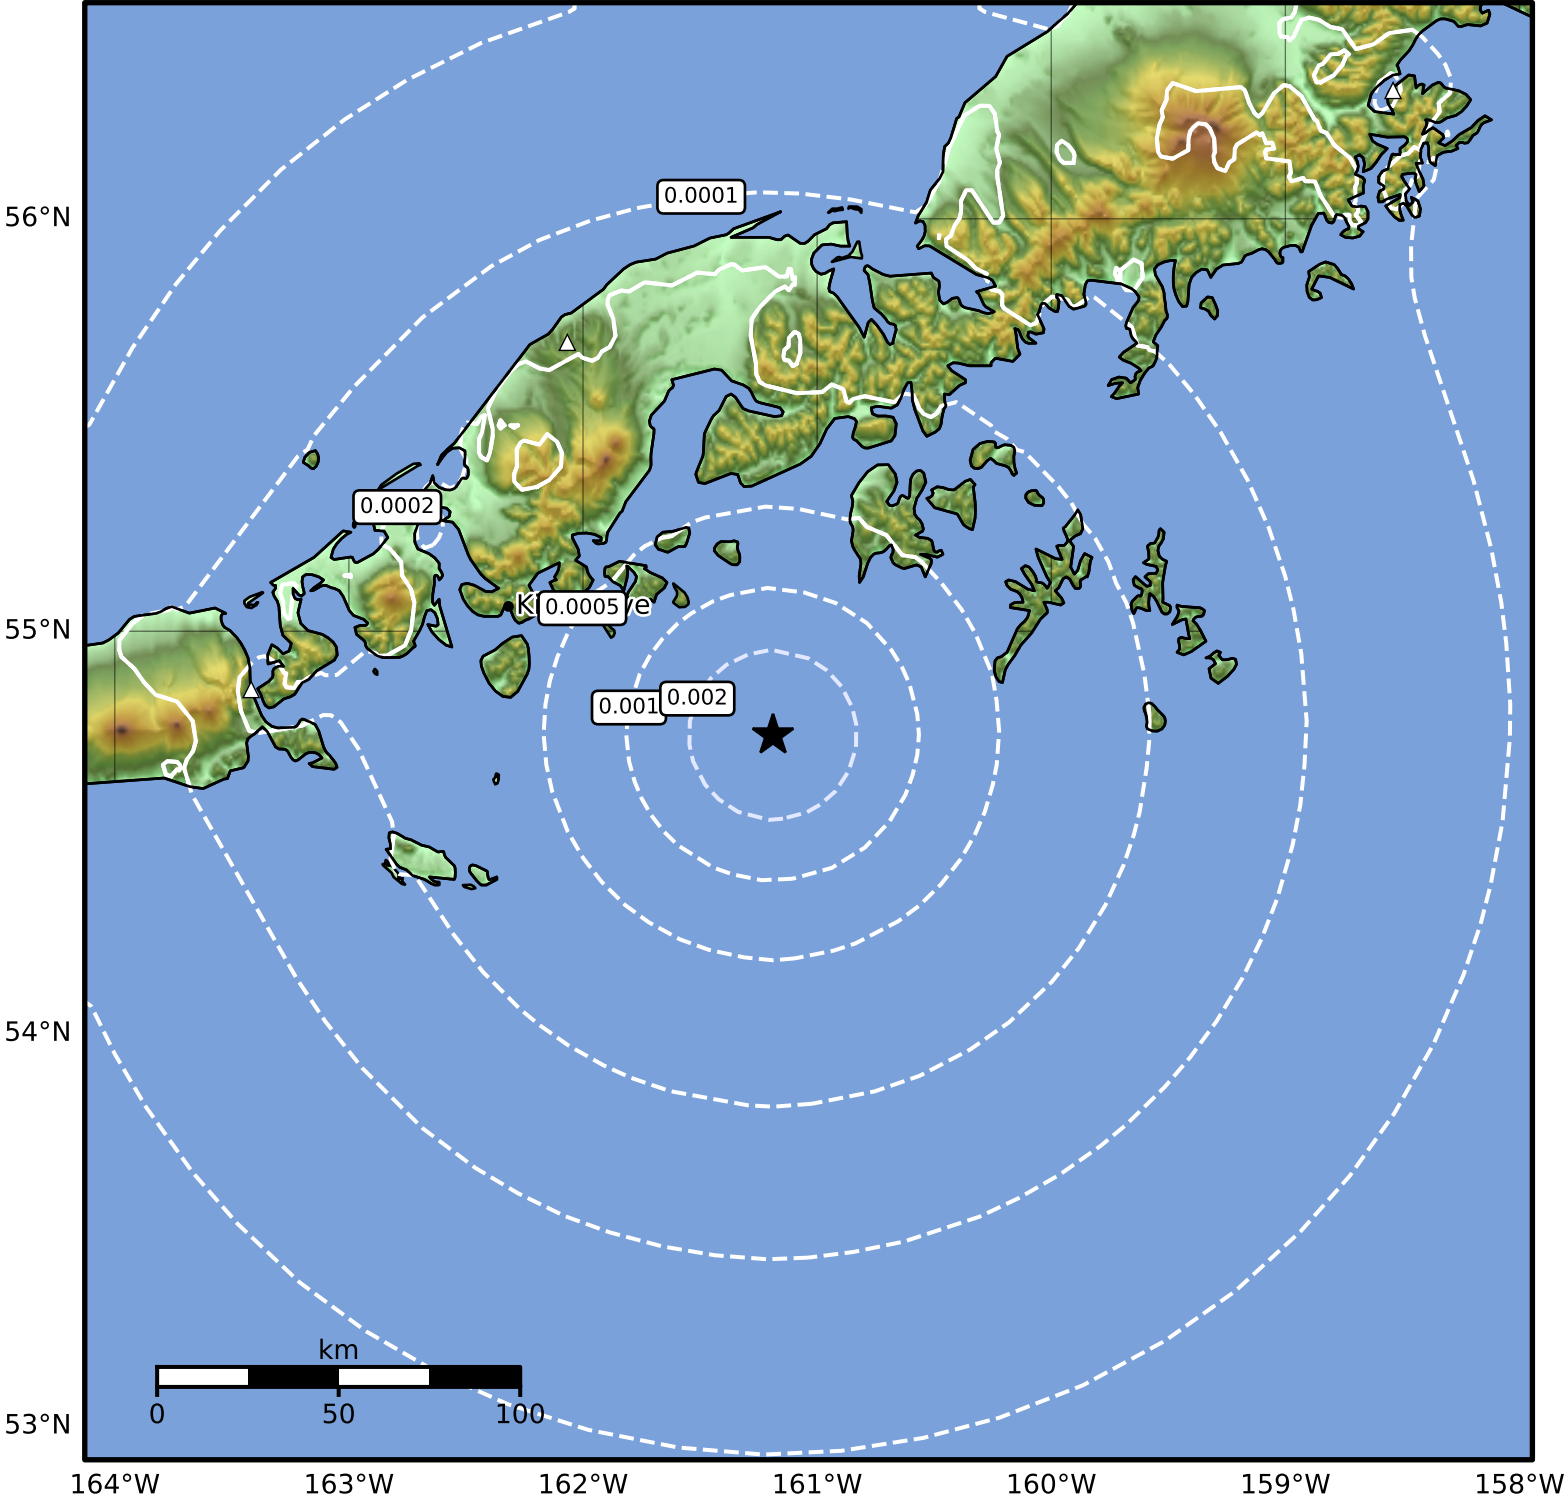

3.0 Second Peak Spectral Acceleration Map Alaska Earthquake Center
 ShakeMap: 79 km (49 miles) ESE of King Cove
 May 05, 2024 19:47:05 UTC M3.5 N54.74 W161.19 Depth: 18.2km ID:ak0245spb1qd

| | | | | | | | | | |
|---------------------|------------|------------|------------|----------|----------|----------|-----------|-----------|-----------|
| SA(3.0) (%g) | 0.1 | 0.2 | 0.5 | 1 | 2 | 5 | 10 | 20 | 50 |
|---------------------|------------|------------|------------|----------|----------|----------|-----------|-----------|-----------|

Scale based on Worden et al. (2012)

Version 2: Processed 2024-05-05T20:50:38Z

△ Seismic Instrument ○ Reported Intensity ★ Epicenter