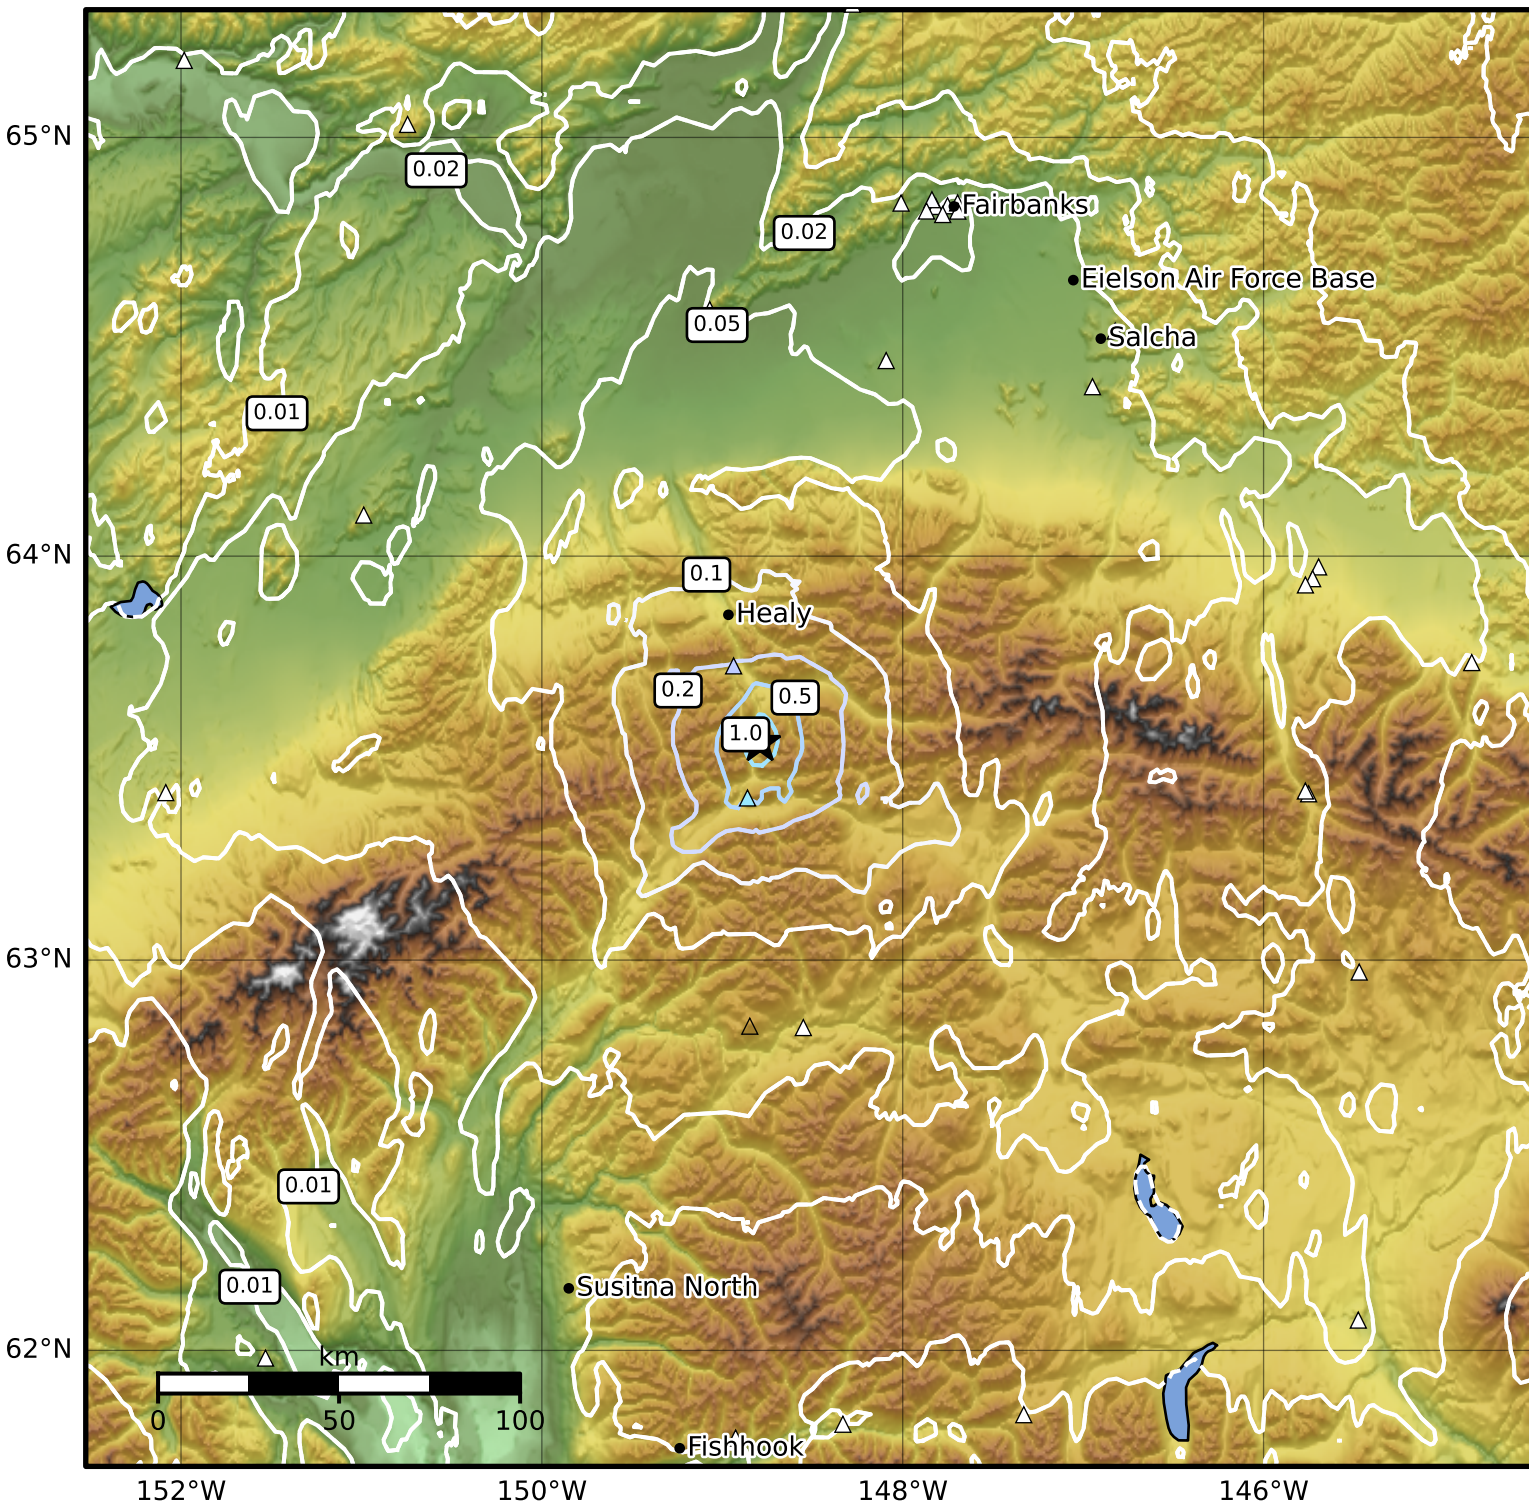

0.3 Second Peak Spectral Acceleration Map Alaska Earthquake Center
 ShakeMap: 5 km (3 miles) E of Denali Park
 May 05, 2024 21:21:13 UTC M3.6 N63.54 W148.79 Depth: 6.4km ID:ak0245sqcd0o

SA(0.3) (%g)	0.1	0.2	0.5	1	2	5	10	20	50	100	200
---------------------	------------	------------	------------	----------	----------	----------	-----------	-----------	-----------	------------	------------

Scale based on Worden et al. (2012)

Version 2: Processed 2024-05-05T23:48:15Z

△ Seismic Instrument ○ Reported Intensity

★ Epicenter