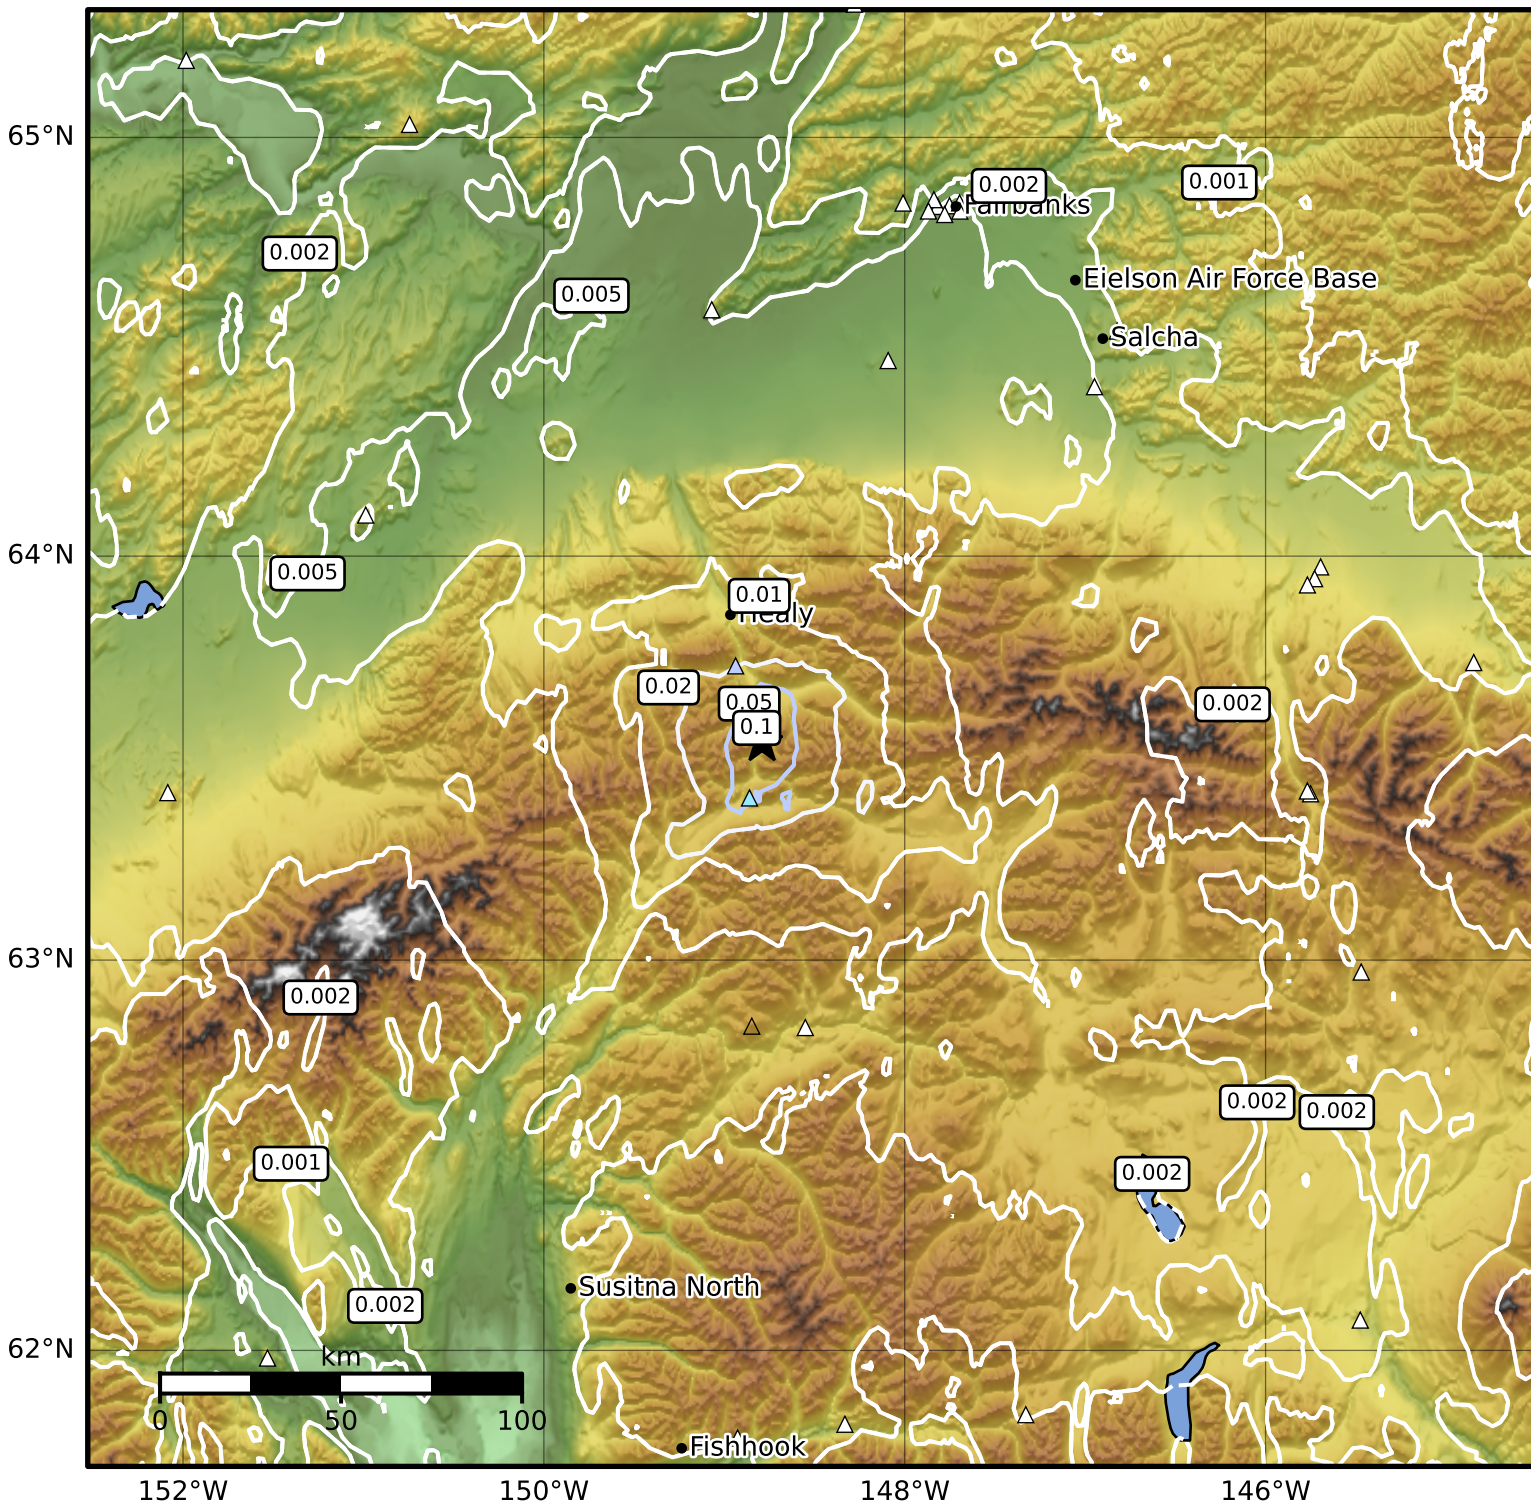

1.0 Second Peak Spectral Acceleration Map Alaska Earthquake Center  
 ShakeMap: 5 km (3 miles) E of Denali Park  
 May 05, 2024 21:21:13 UTC M3.6 N63.54 W148.79 Depth: 6.4km ID:ak0245sqcd0o

SA(1.0) (%g)	0.1	0.2	0.5	1	2	5	10	20	50	100	200
--------------	-----	-----	-----	---	---	---	----	----	----	-----	-----

Scale based on Worden et al. (2012)

Version 2: Processed 2024-05-05T23:48:15Z

△ Seismic Instrument ○ Reported Intensity

★ Epicenter