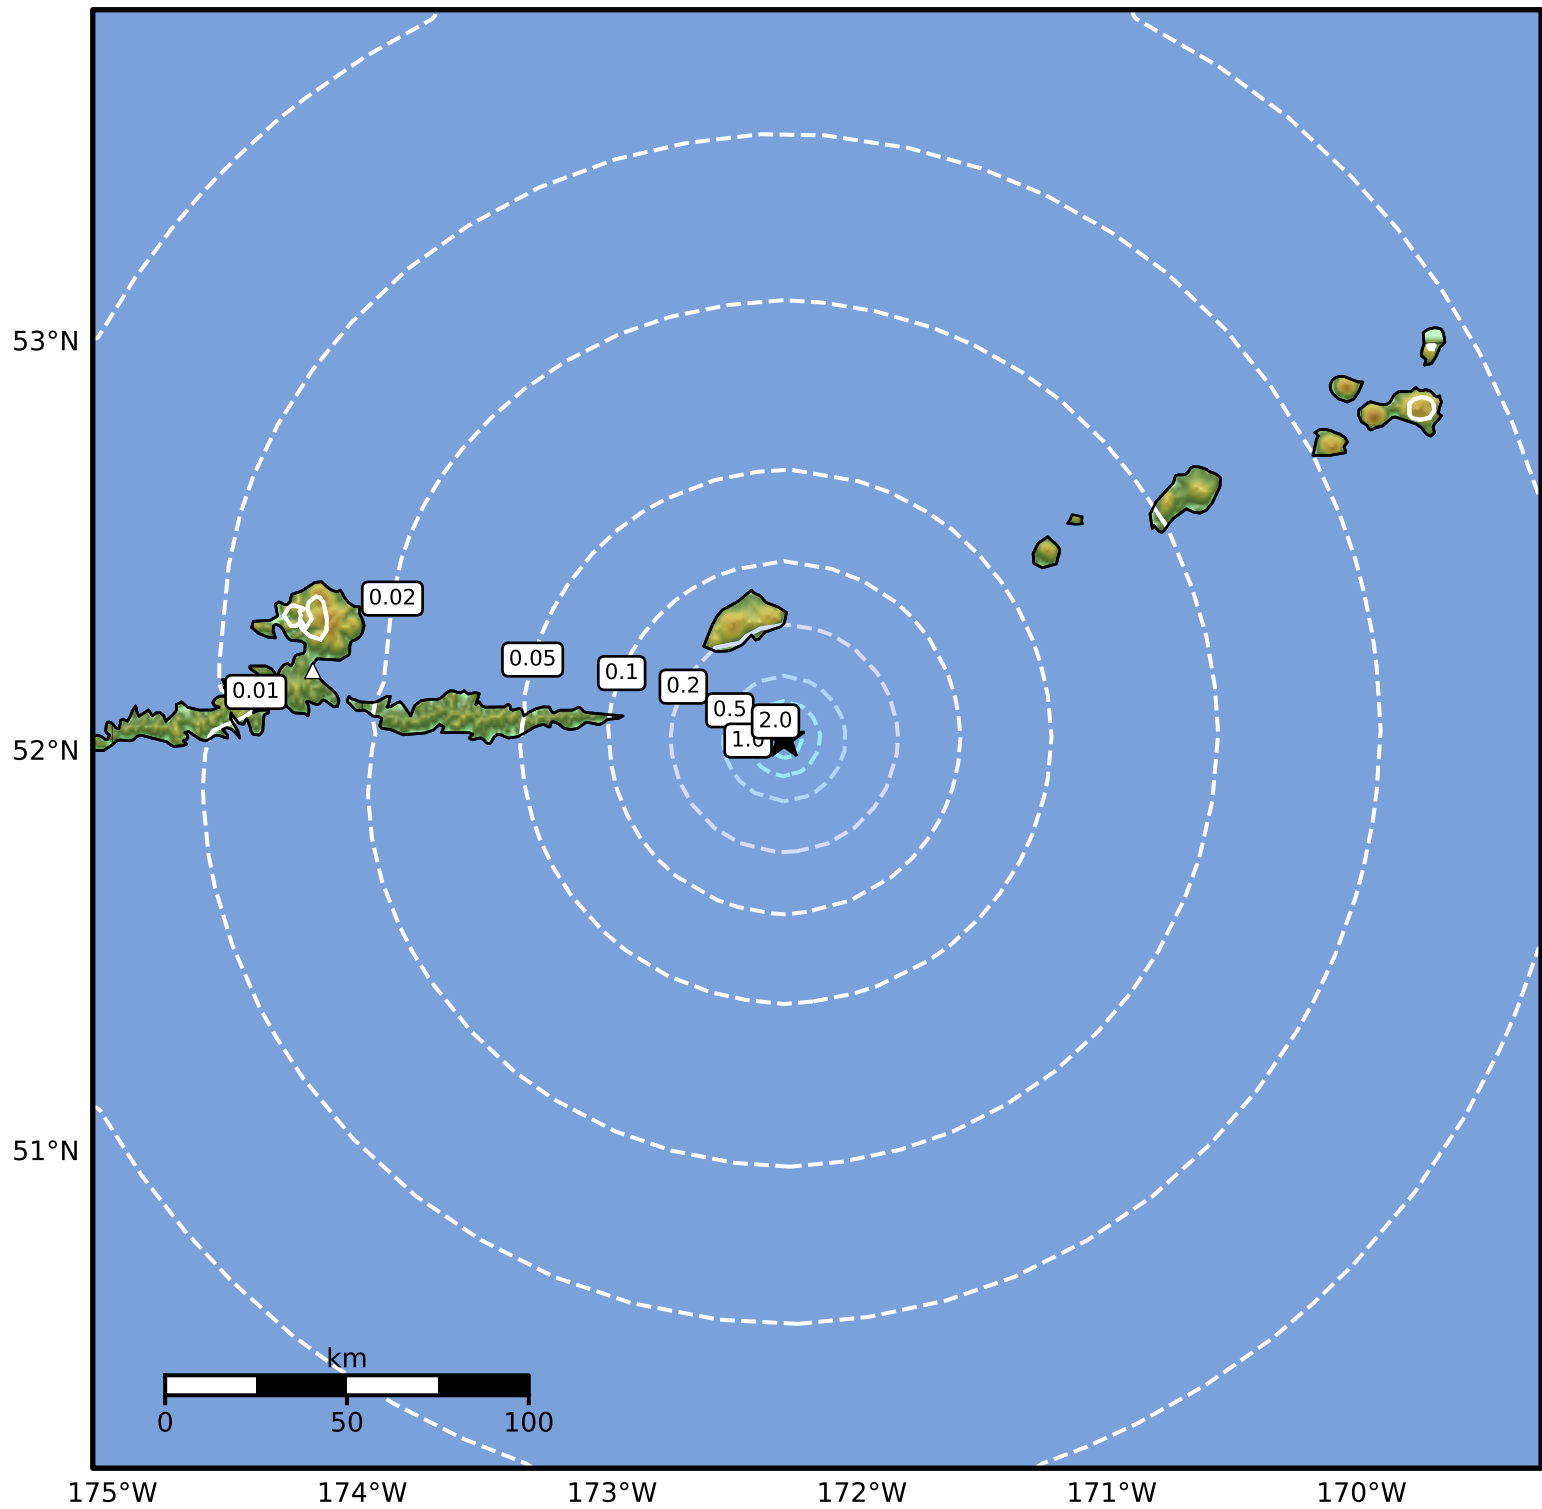

0.3 Second Peak Spectral Acceleration Map Alaska Earthquake Center  
 ShakeMap: 41 km (25 miles) SSW of Amukta Pass  
 May 07, 2024 04:37:05 UTC M3.7 N52.03 W172.31 Depth: 0.1km ID:ak0245vrdz4j

SA(0.3) (%g)	0.1	0.2	0.5	1	2	5	10	20	50	100	200
--------------	-----	-----	-----	---	---	---	----	----	----	-----	-----

Scale based on Worden et al. (2012)

Version 1: Processed 2024-05-07T04:41:37Z

△ Seismic Instrument ○ Reported Intensity

★ Epicenter