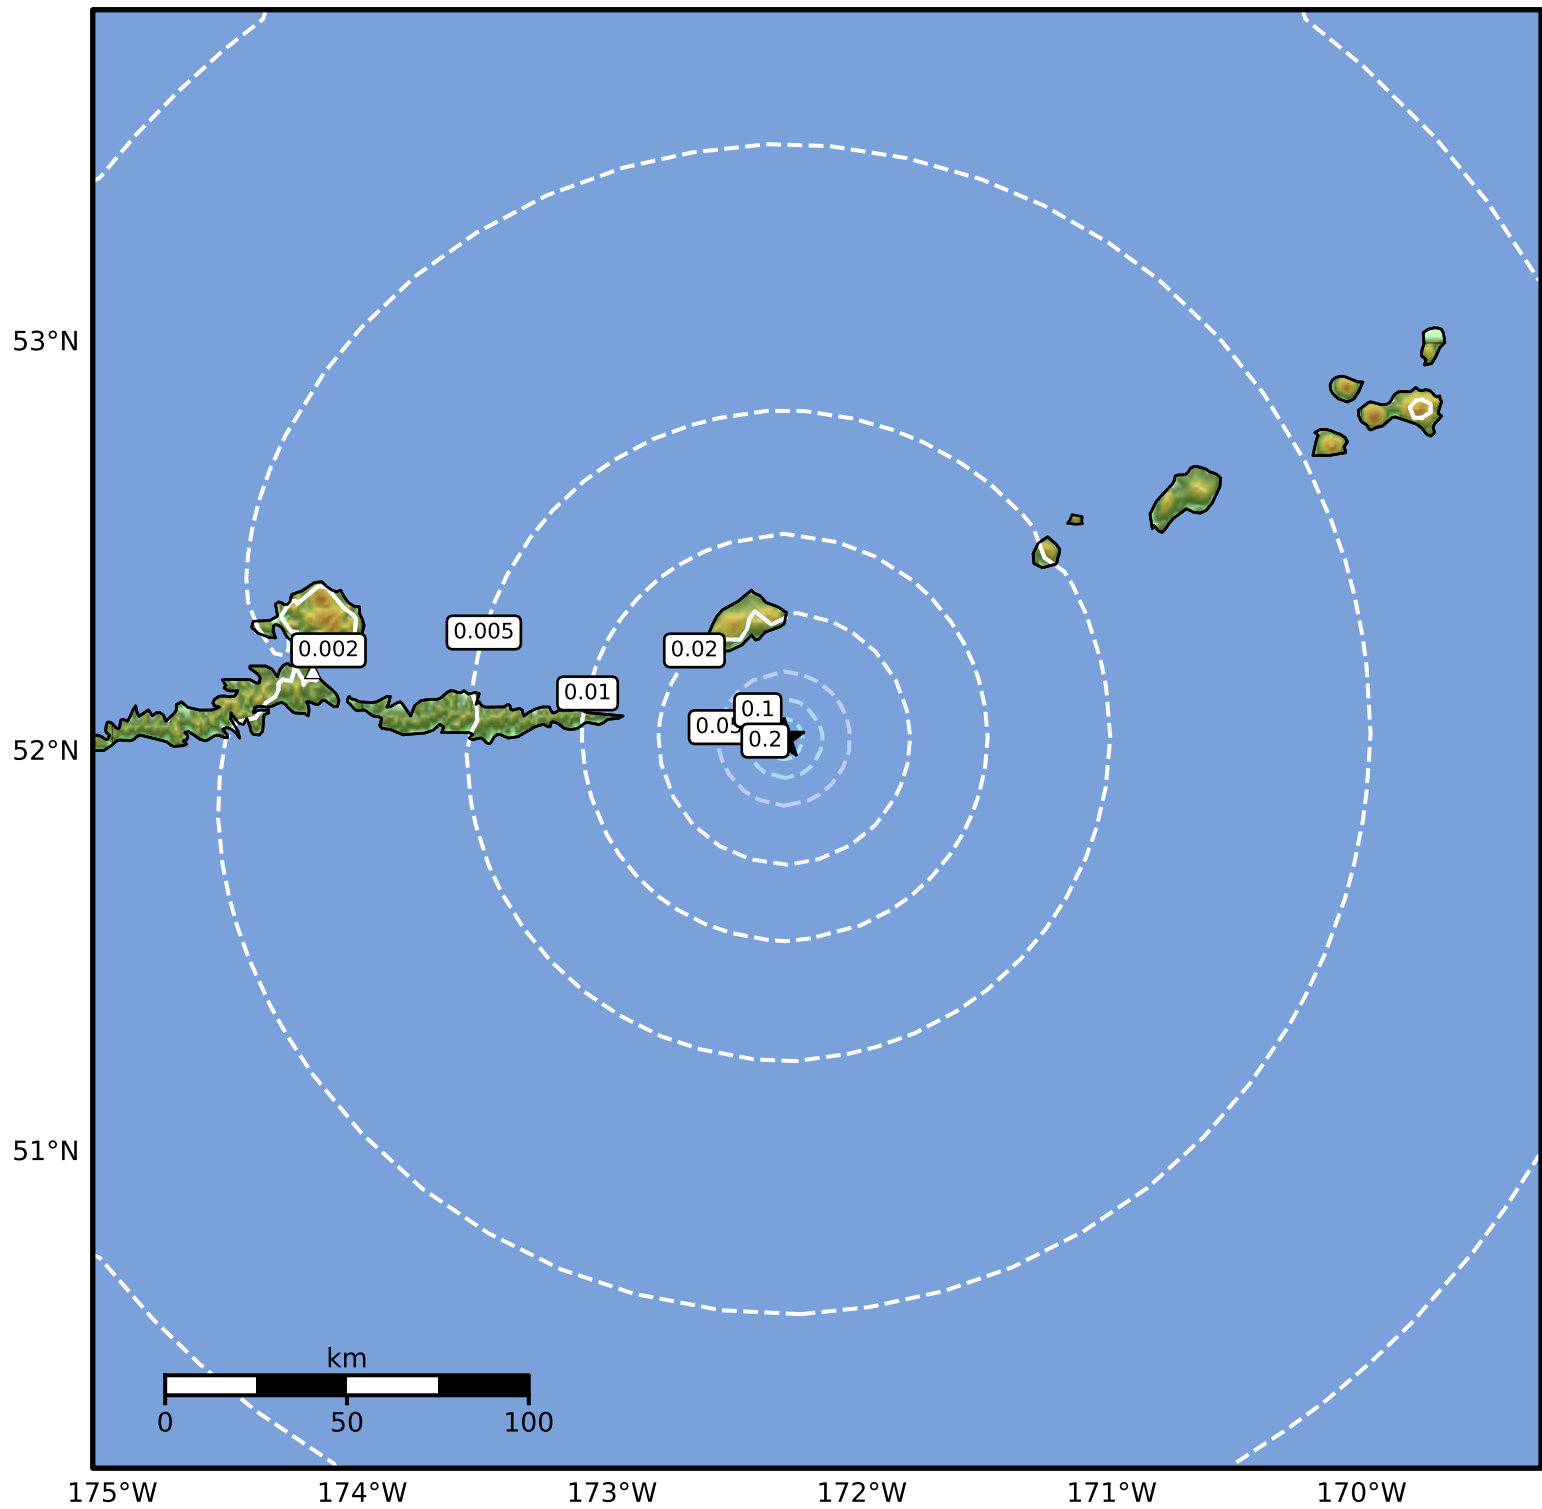

1.0 Second Peak Spectral Acceleration Map Alaska Earthquake Center
ShakeMap: 41 km (25 miles) SSW of Amukta Pass
May 07, 2024 04:37:05 UTC M3.7 N52.03 W172.31 Depth: 0.1km ID:ak0245vrdz4j

SA(1.0) (%g)	0.1	0.2	0.5	1	2	5	10	20	50	100	200
--------------	-----	-----	-----	---	---	---	----	----	----	-----	-----

Scale based on Worden et al. (2012)

Version 1: Processed 2024-05-07T04:41:37Z

△ Seismic Instrument ○ Reported Intensity

★ Epicenter