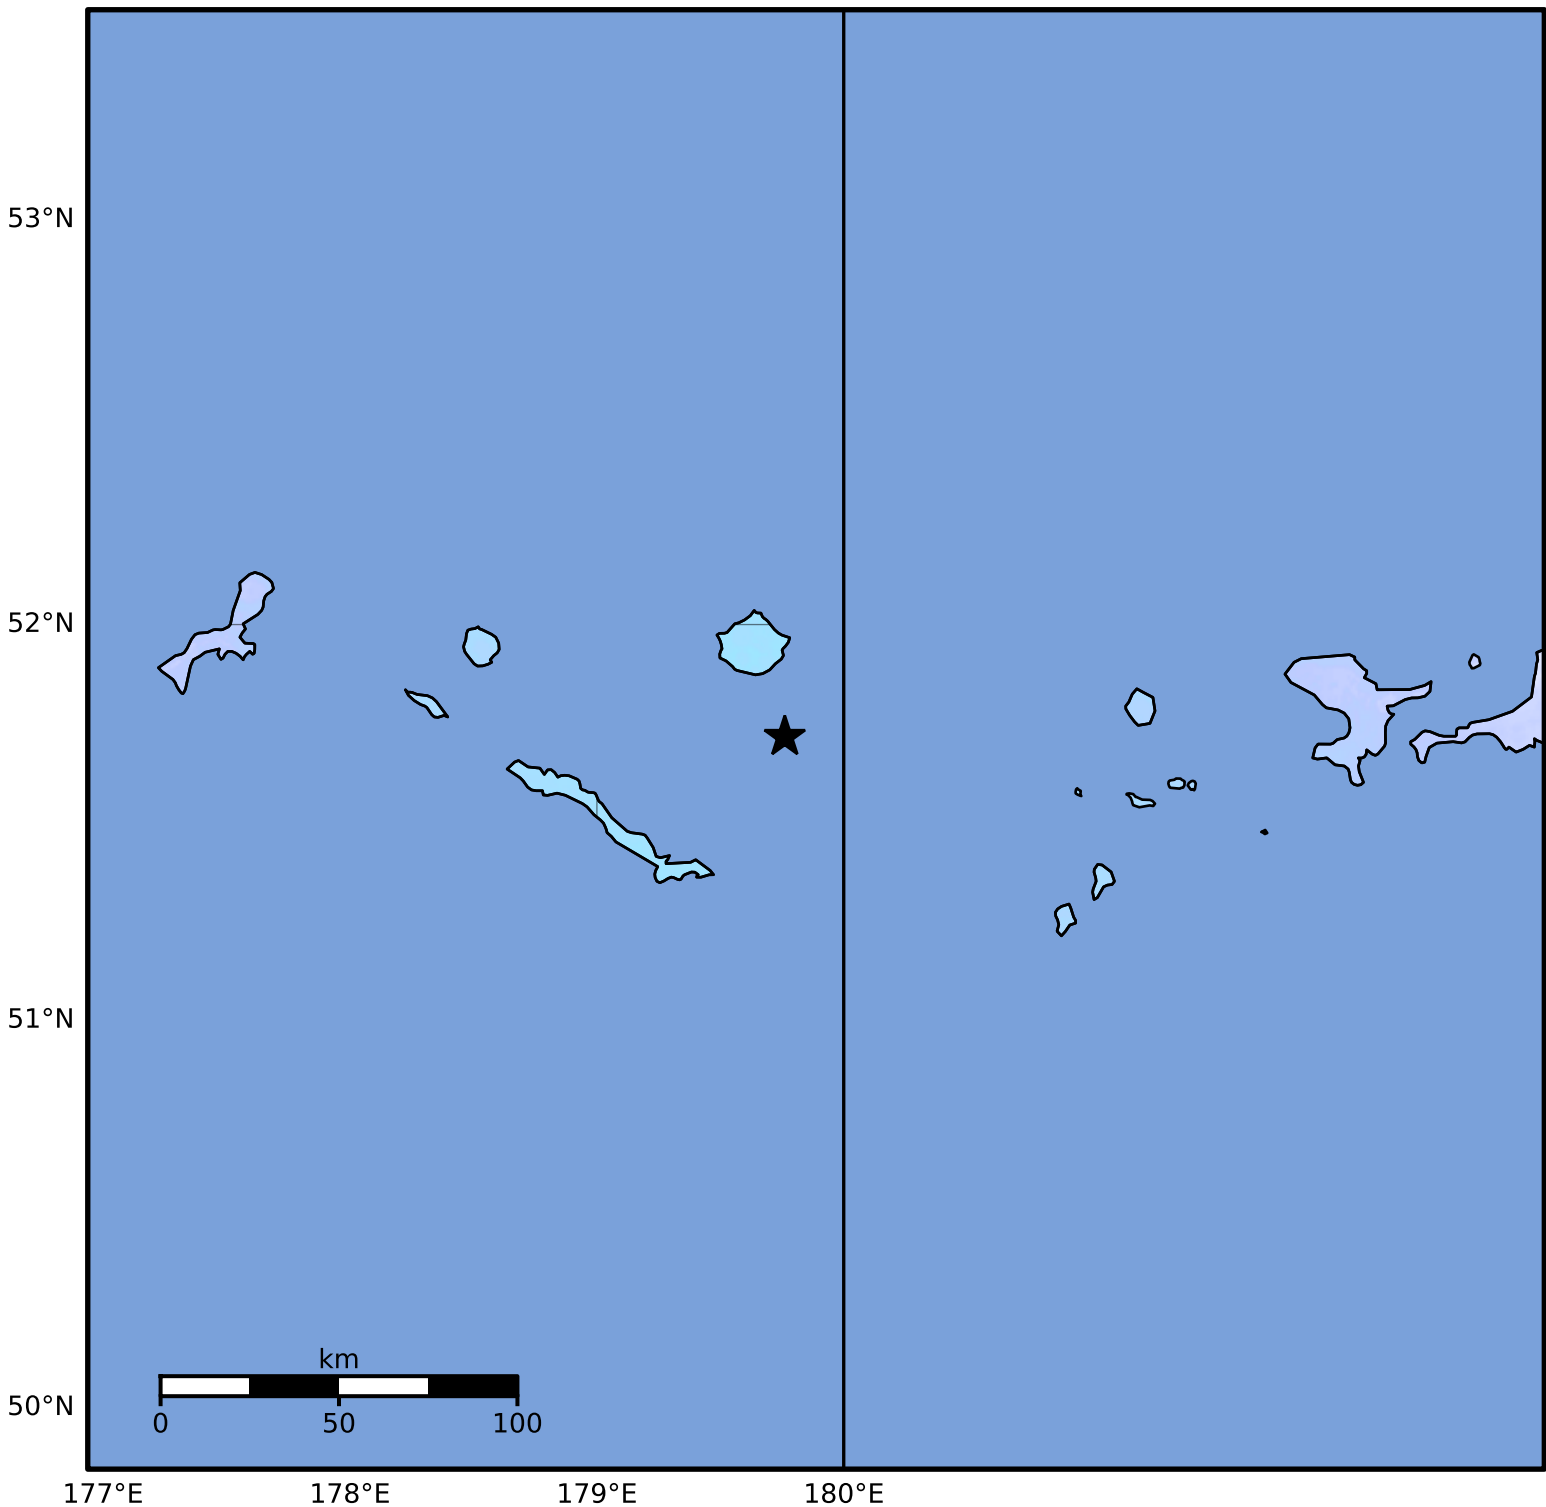

Macroseismic Intensity Map Alaska Earthquake Center  
 ShakeMap: 57 km (35 miles) ENE of Amchitka  
 May 07, 2024 15:01:50 UTC M3.9 N51.72 E179.76 Depth: 95.6km ID:ak0245vxq8xo

SHAKING	Not felt	Weak	Light	Moderate	Strong	Very strong	Severe	Violent	Extreme
DAMAGE	None	None	None	Very light	Light	Moderate	Moderate/heavy	Heavy	Very heavy
PGA(%g)	<0.0464	0.297	2.76	6.2	11.5	21.5	40.1	74.7	>139
PGV(cm/s)	<0.0215	0.135	1.41	4.65	9.64	20	41.4	85.8	>178
INTENSITY	<b>I</b>	<b>II-III</b>	<b>IV</b>	<b>V</b>	<b>VI</b>	<b>VII</b>	<b>VIII</b>	<b>IX</b>	<b>X+</b>

Scale based on Worden et al. (2012)

Version 2: Processed 2024-05-07T17:32:47Z

△ Seismic Instrument ○ Reported Intensity

★ Epicenter