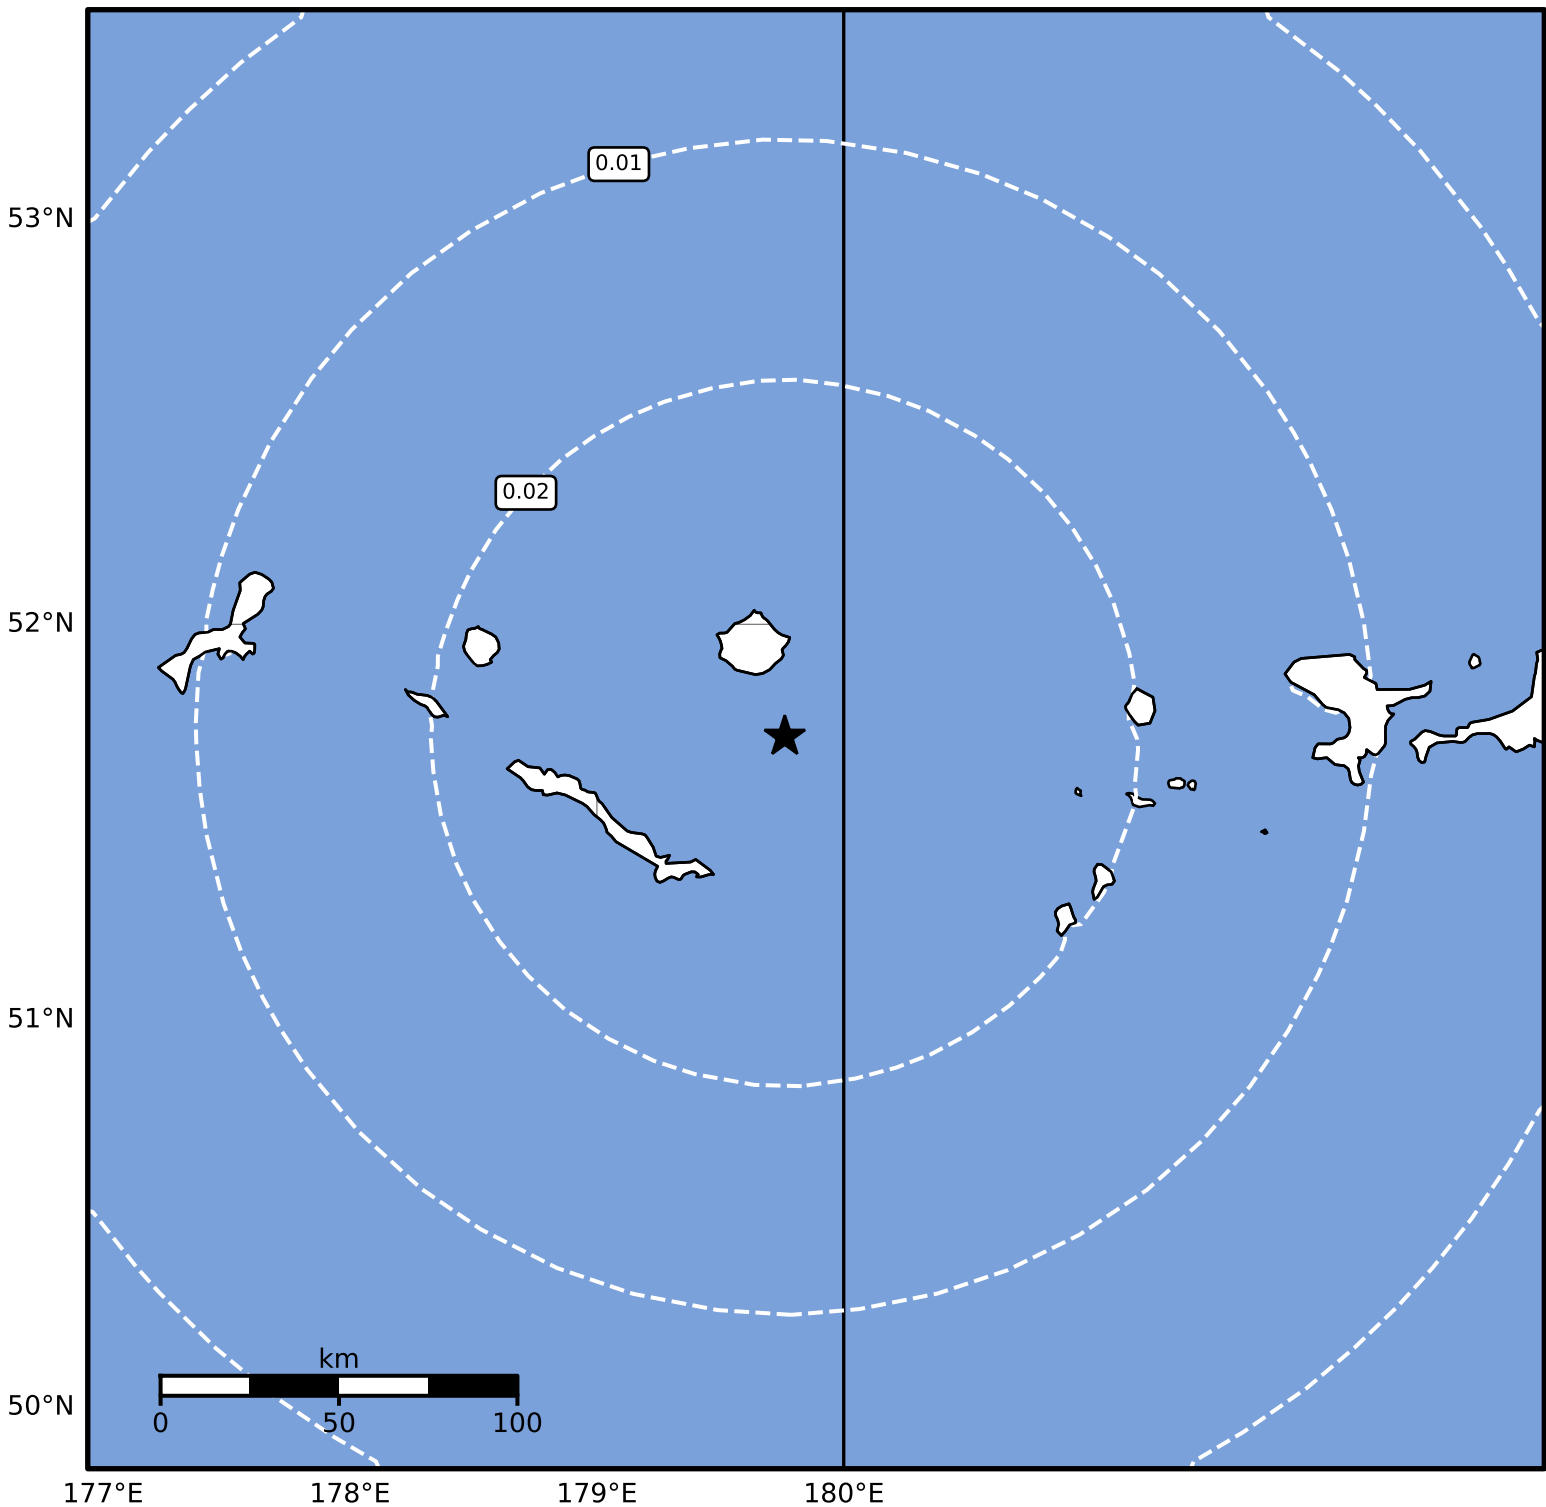

Peak Ground Velocity Map Alaska Earthquake Center  
ShakeMap: 57 km (35 miles) ENE of Amchitka  
May 07, 2024 15:01:50 UTC M3.9 N51.72 E179.76 Depth: 95.6km ID:ak0245vxq8xo

Scale based on Worden et al. (2012)

Version 2: Processed 2024-05-07T17:32:47Z

△ Seismic Instrument ○ Reported Intensity

★ Epicenter