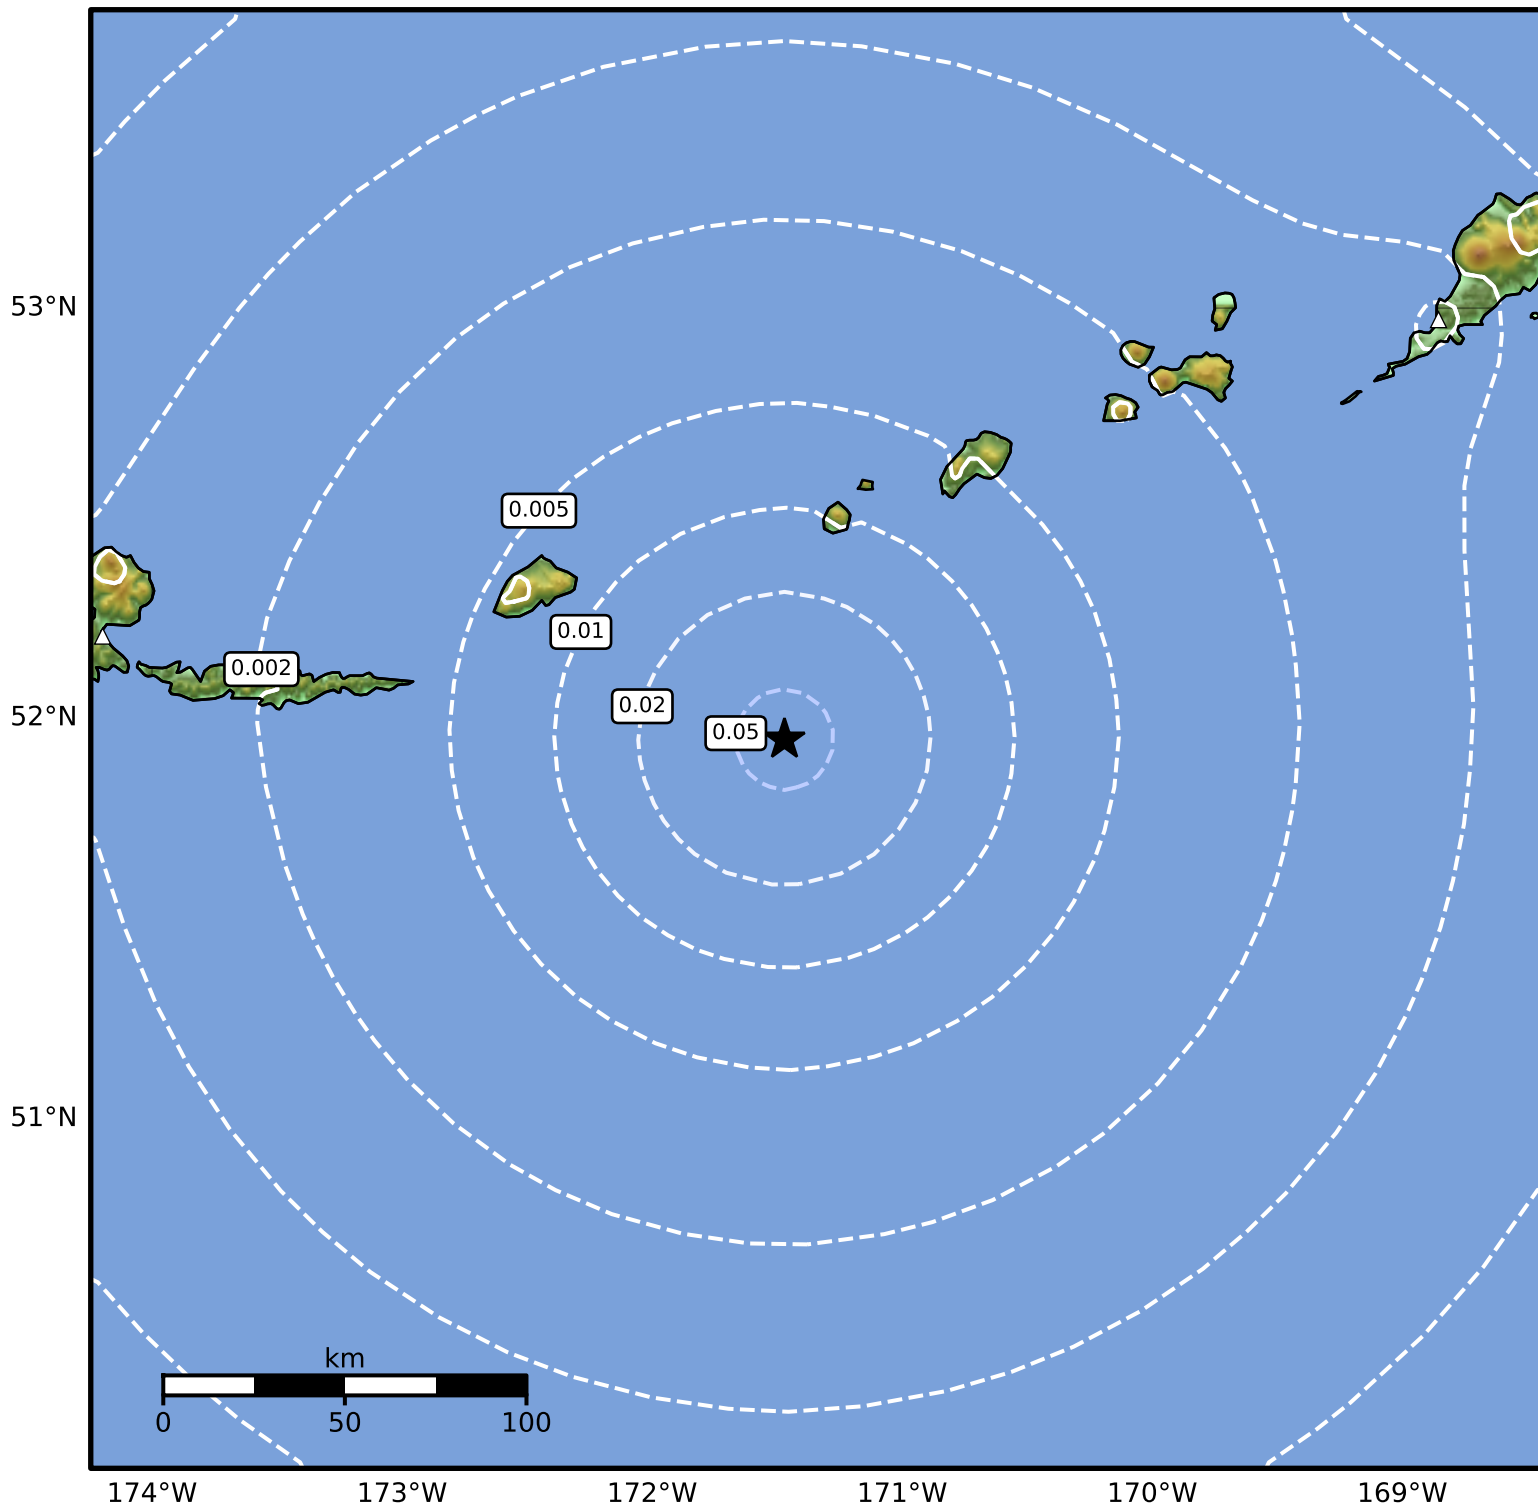

1.0 Second Peak Spectral Acceleration Map Alaska Earthquake Center
ShakeMap: 58 km (36 miles) SE of Amukta Pass
May 07, 2024 16:06:57 UTC M3.7 N51.95 W171.47 Depth: 25.7km ID:ak0245vycr9t

SA(1.0) (%g)	0.1	0.2	0.5	1	2	5	10	20	50	100	200
--------------	-----	-----	-----	---	---	---	----	----	----	-----	-----

Scale based on Worden et al. (2012)

Version 2: Processed 2024-05-07T17:38:53Z

△ Seismic Instrument ○ Reported Intensity

★ Epicenter