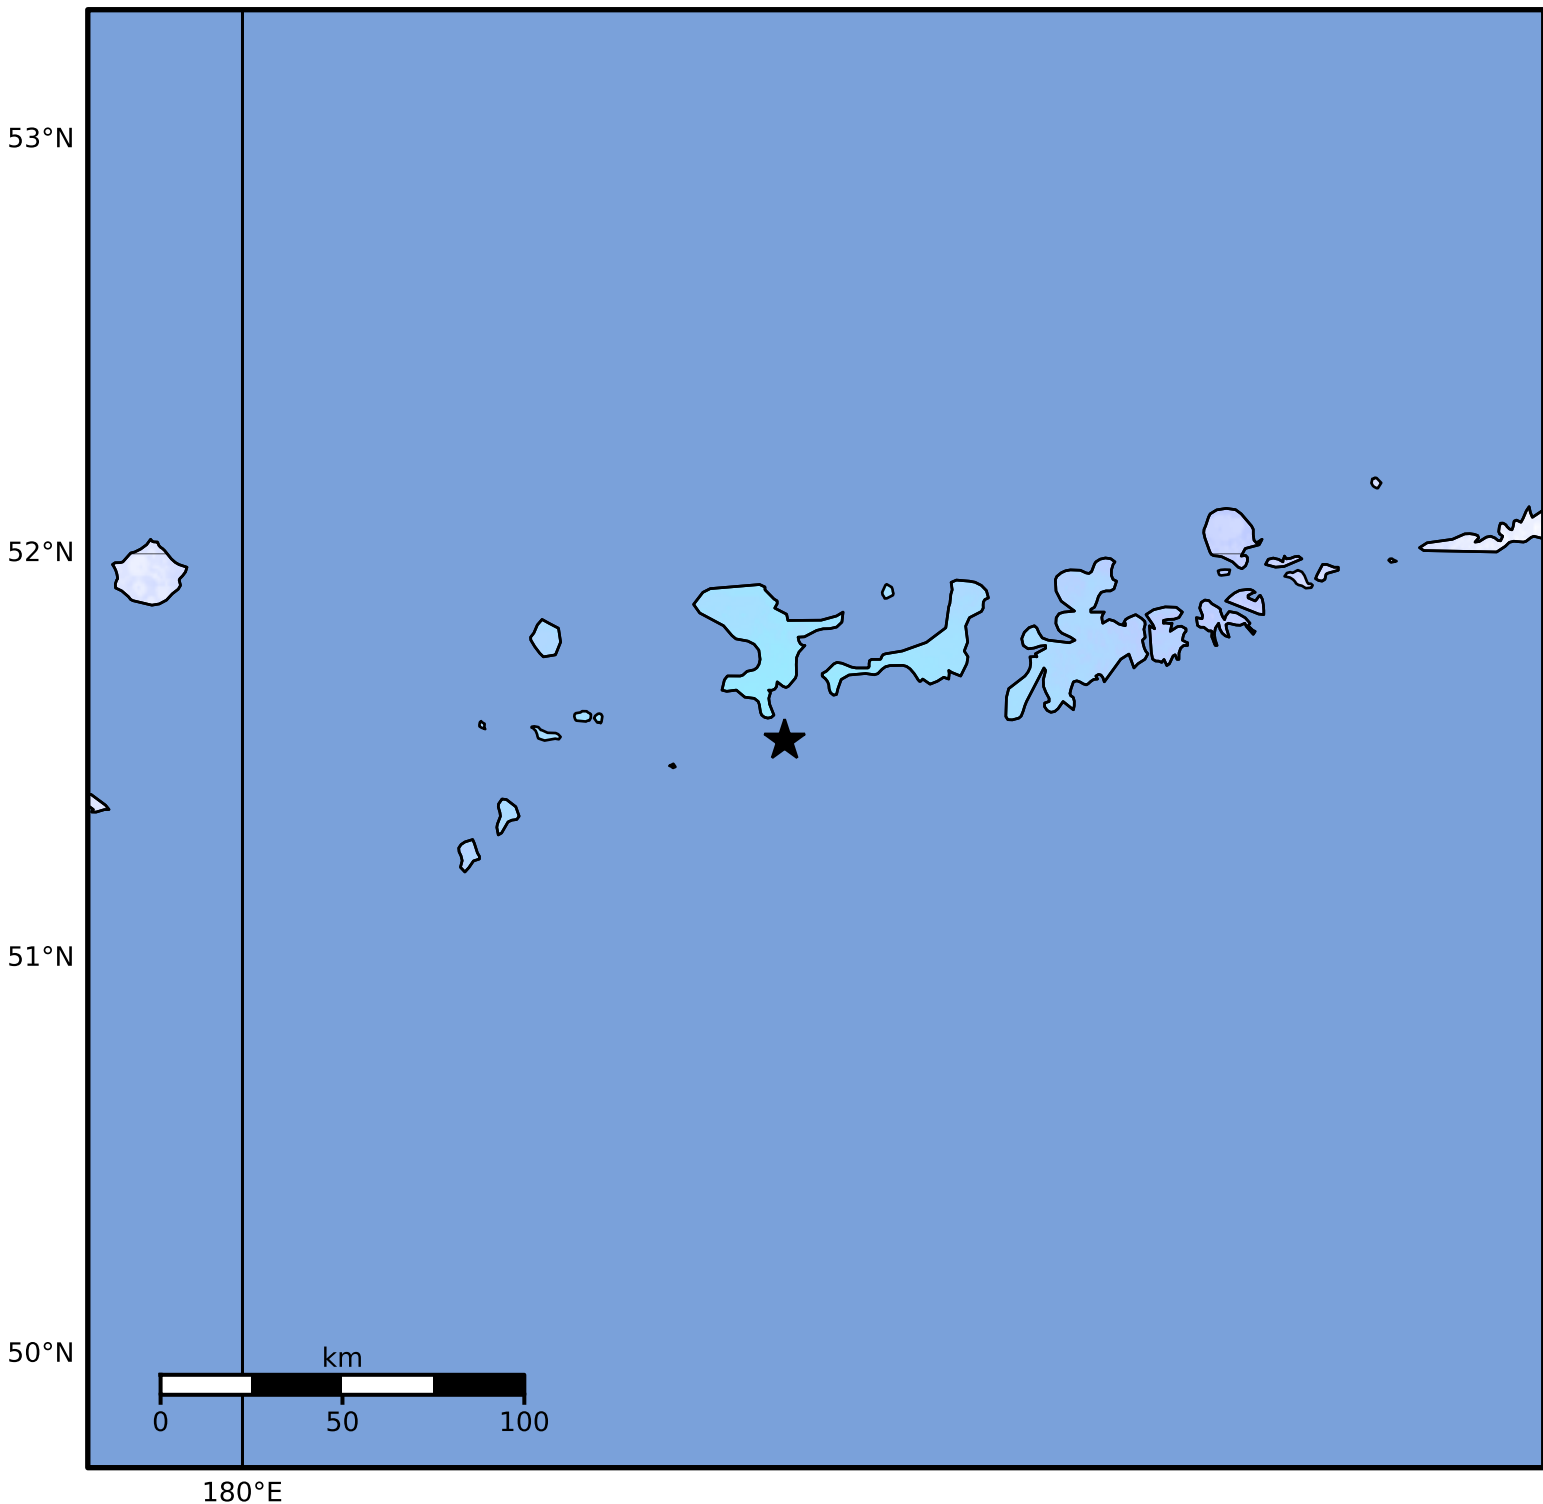

Macroseismic Intensity Map Alaska Earthquake Center
 ShakeMap: 91 km (57 miles) WSW of Adak
 May 13, 2024 21:36:17 UTC M3.6 N51.54 W177.85 Depth: 55.2km ID:ak02465yqd0i

SHAKING	Not felt	Weak	Light	Moderate	Strong	Very strong	Severe	Violent	Extreme
DAMAGE	None	None	None	Very light	Light	Moderate	Moderate/heavy	Heavy	Very heavy
PGA(%g)	<0.0464	0.297	2.76	6.2	11.5	21.5	40.1	74.7	>139
PGV(cm/s)	<0.0215	0.135	1.41	4.65	9.64	20	41.4	85.8	>178
INTENSITY	I	II-III	IV	V	VI	VII	VIII	IX	X+

Scale based on Worden et al. (2012)

Version 2: Processed 2024-05-13T22:22:41Z

△ Seismic Instrument ○ Reported Intensity

★ Epicenter