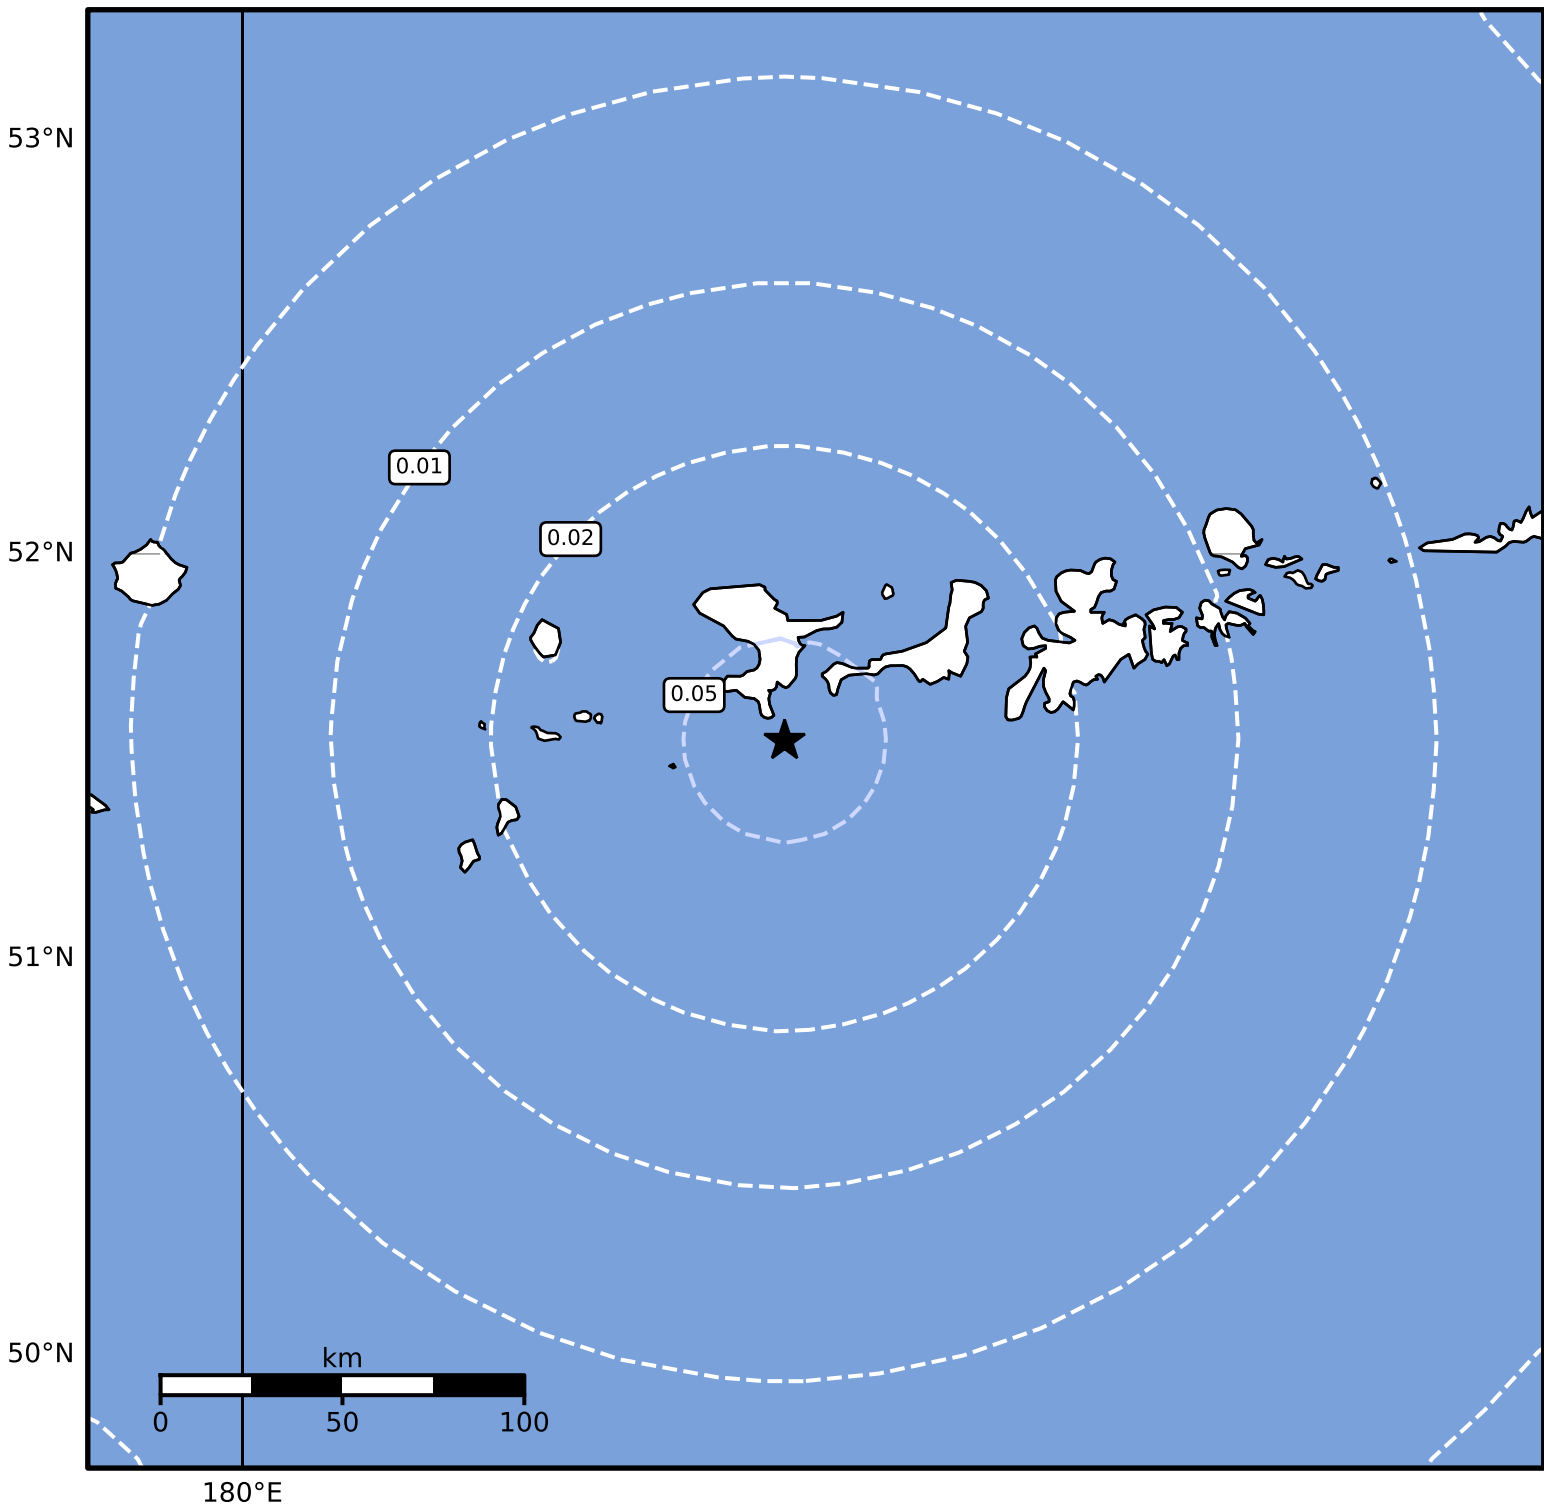

Peak Ground Velocity Map Alaska Earthquake Center
ShakeMap: 91 km (57 miles) WSW of Adak
May 13, 2024 21:36:17 UTC M3.6 N51.54 W177.85 Depth: 55.2km ID:ak02465yqd0i

PGV (cm/s)	0.1	0.2	0.5	1	2	5	10	20	50	100	200
------------	-----	-----	-----	---	---	---	----	----	----	-----	-----

Scale based on Worden et al. (2012)

Version 2: Processed 2024-05-13T22:22:41Z

△ Seismic Instrument ○ Reported Intensity

★ Epicenter