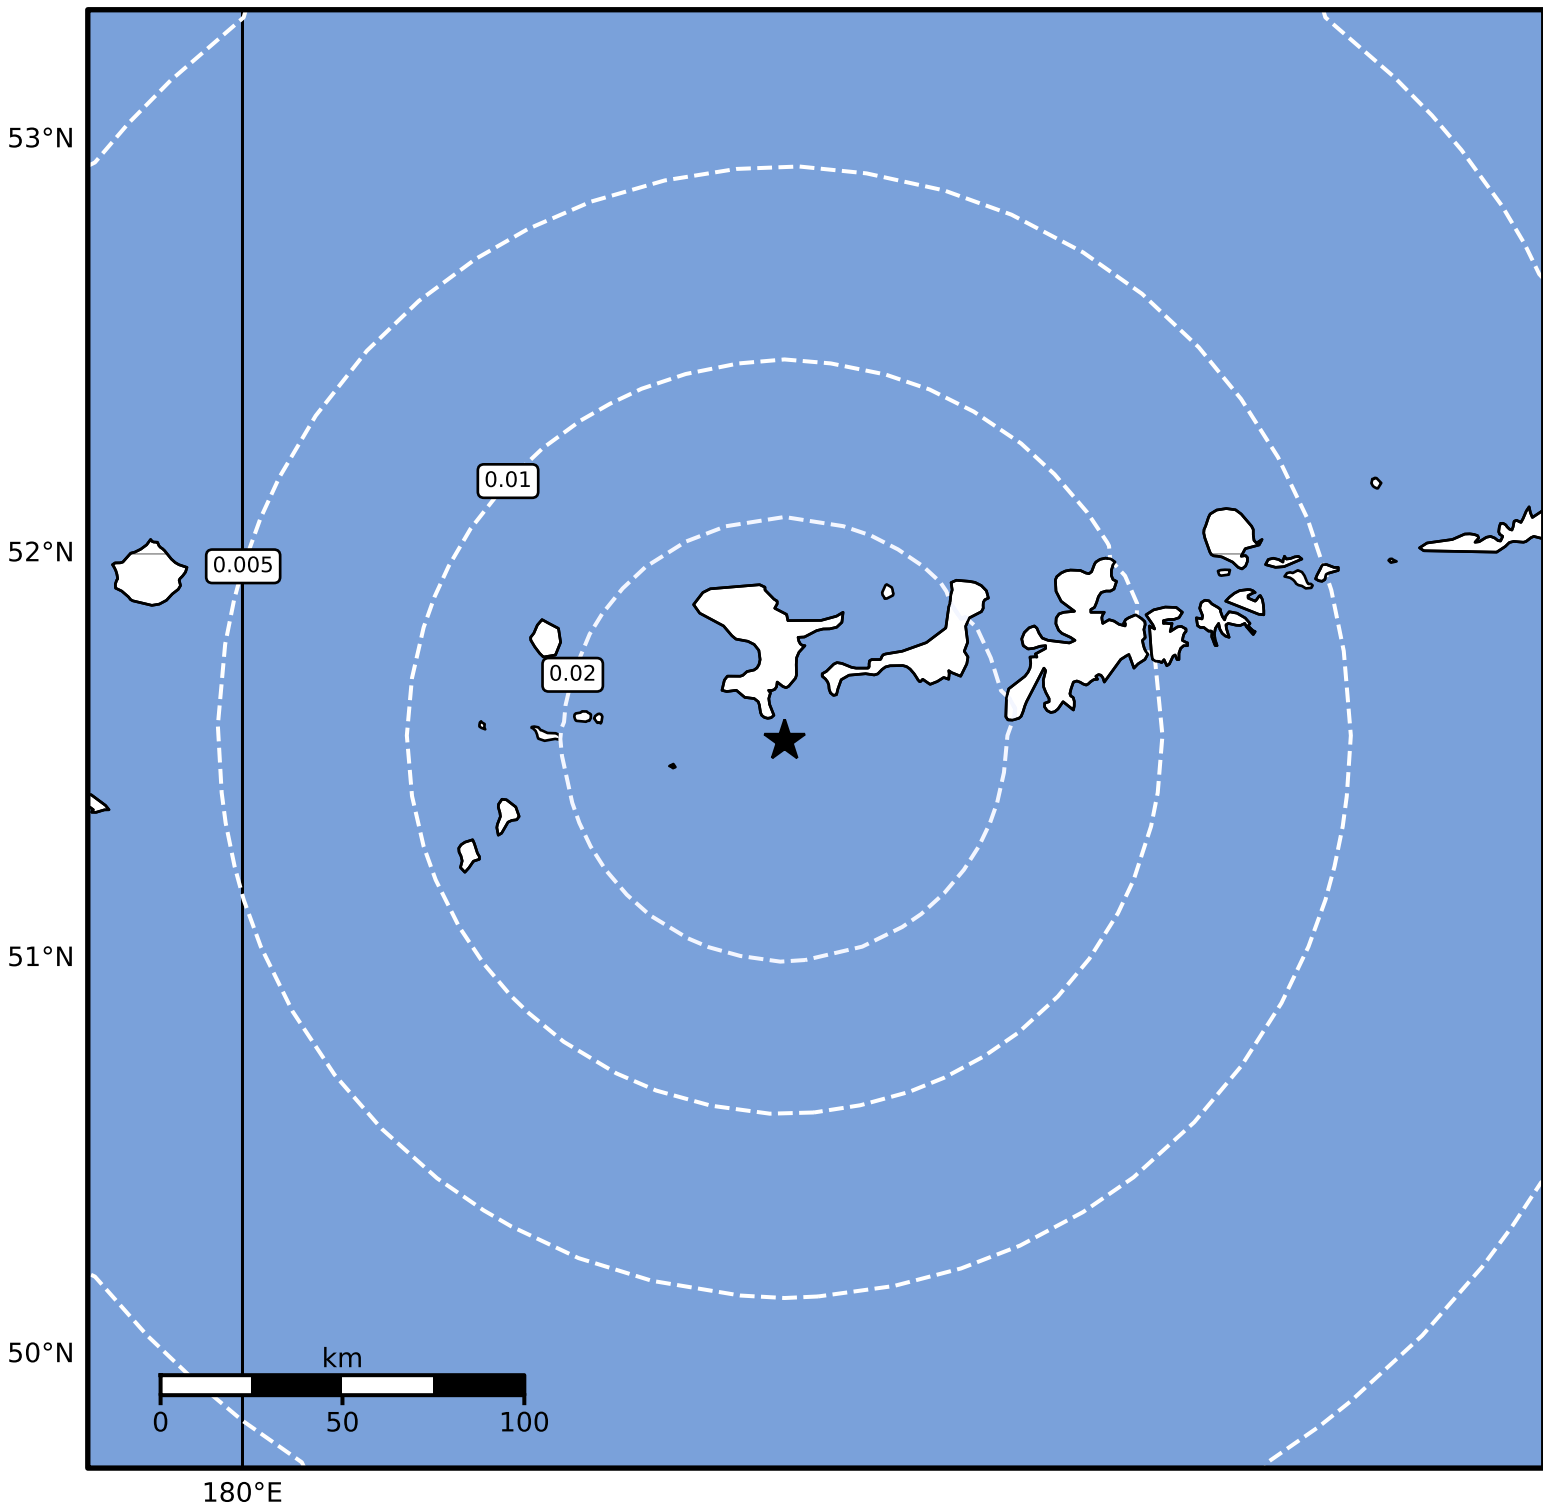

1.0 Second Peak Spectral Acceleration Map Alaska Earthquake Center
ShakeMap: 91 km (57 miles) WSW of Adak
May 13, 2024 21:36:17 UTC M3.6 N51.54 W177.85 Depth: 55.2km ID:ak02465yqd0i

SA(1.0) (%g)	0.1	0.2	0.5	1	2	5	10	20	50	100	200
---------------------	------------	------------	------------	----------	----------	----------	-----------	-----------	-----------	------------	------------

Scale based on Worden et al. (2012)

Version 2: Processed 2024-05-13T22:22:41Z

△ Seismic Instrument ○ Reported Intensity

★ Epicenter