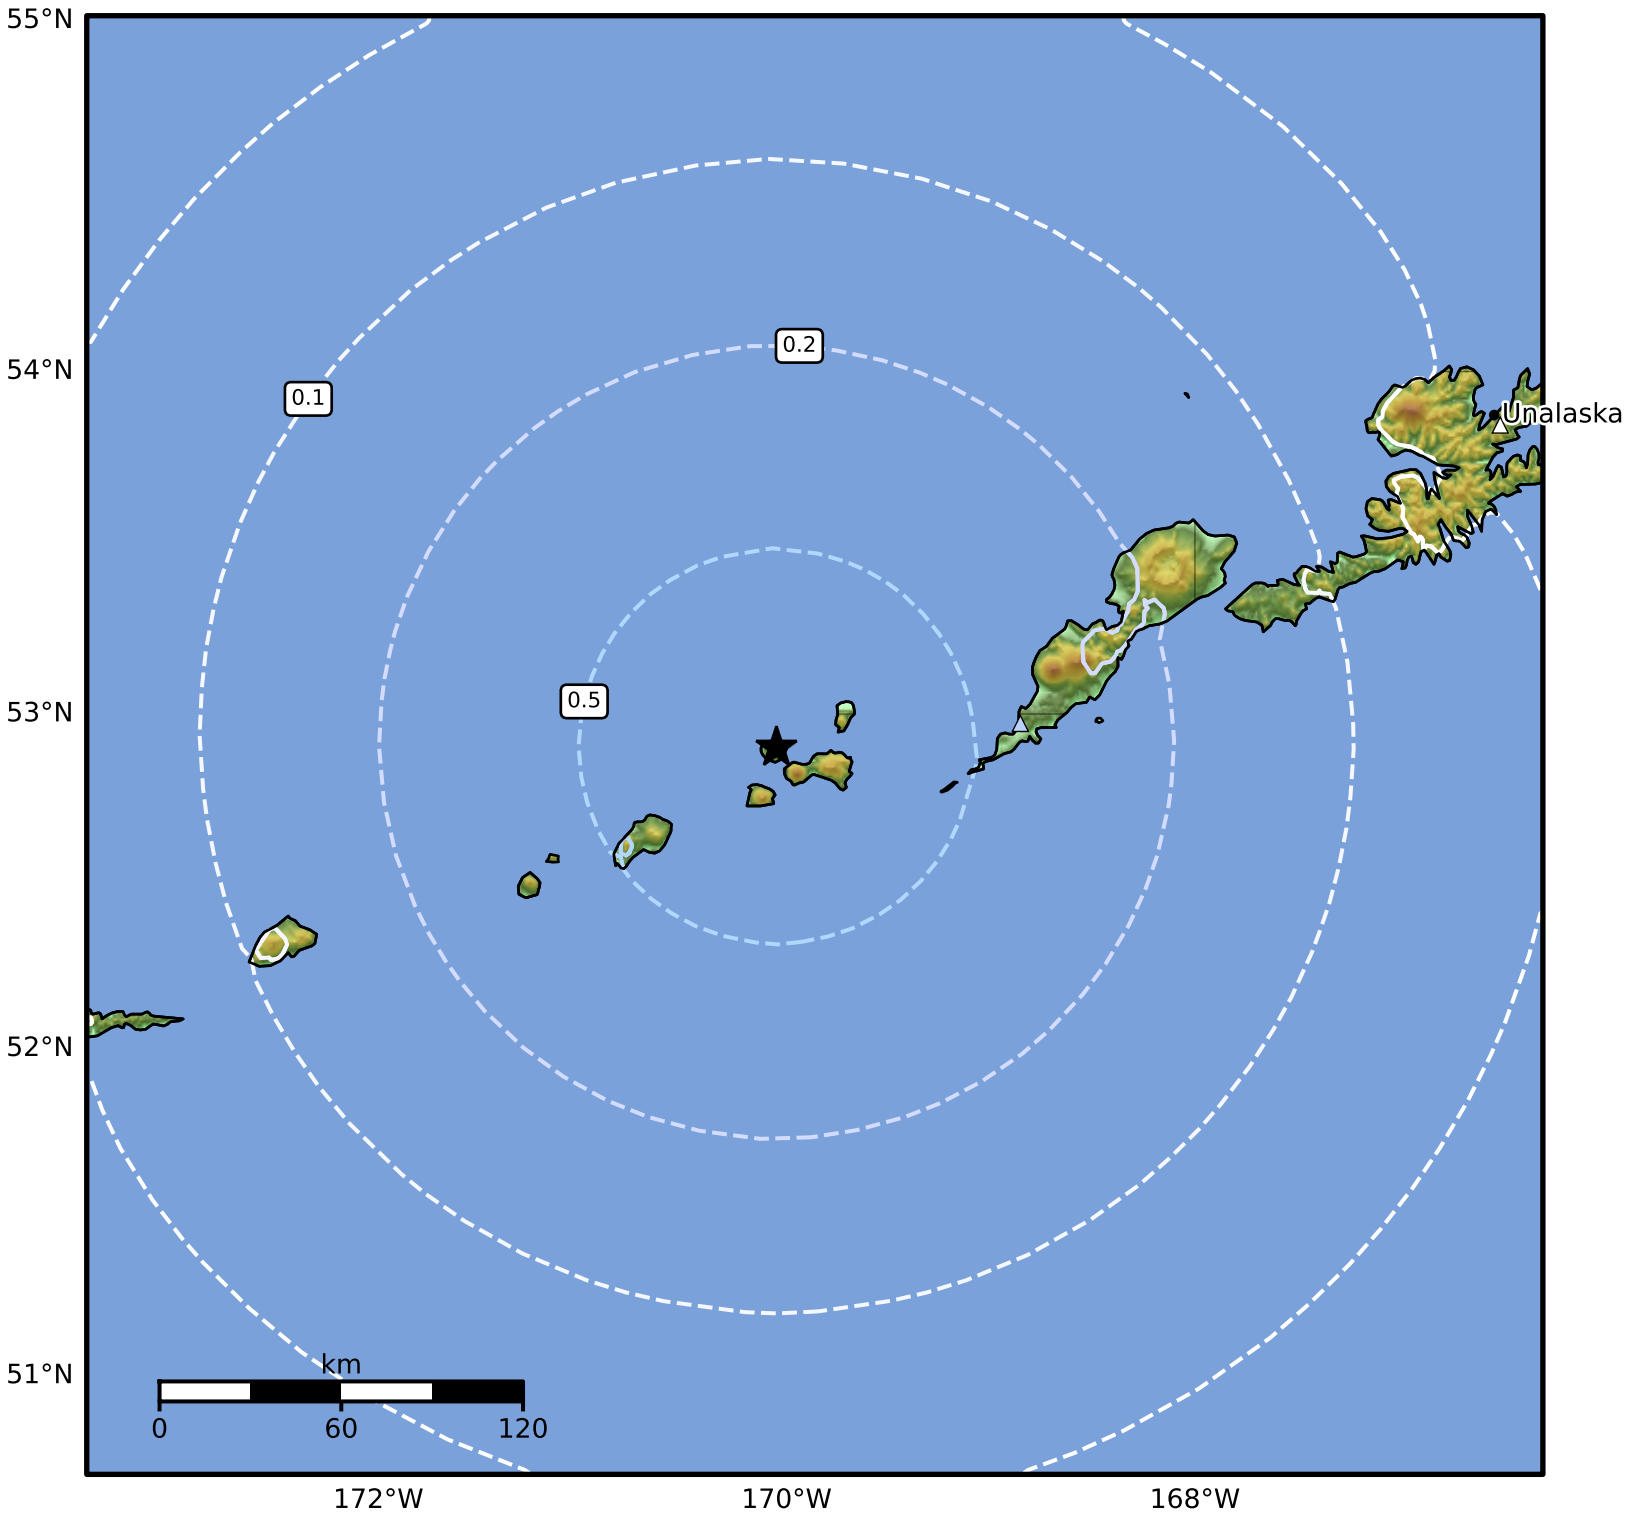

0.3 Second Peak Spectral Acceleration Map Alaska Earthquake Center
 ShakeMap: 79 km (49 miles) W of Nikolski
 May 14, 2024 13:49:48 UTC M4.4 N52.90 W170.05 Depth: 71.6km ID:ak02467hl3dg

SA(0.3) (%g)	0.1	0.2	0.5	1	2	5	10	20	50	100	200
--------------	-----	-----	-----	---	---	---	----	----	----	-----	-----

Scale based on Worden et al. (2012)

△ Seismic Instrument ○ Reported Intensity

★ Epicenter

Version 2: Processed 2024-05-14T14:52:43Z