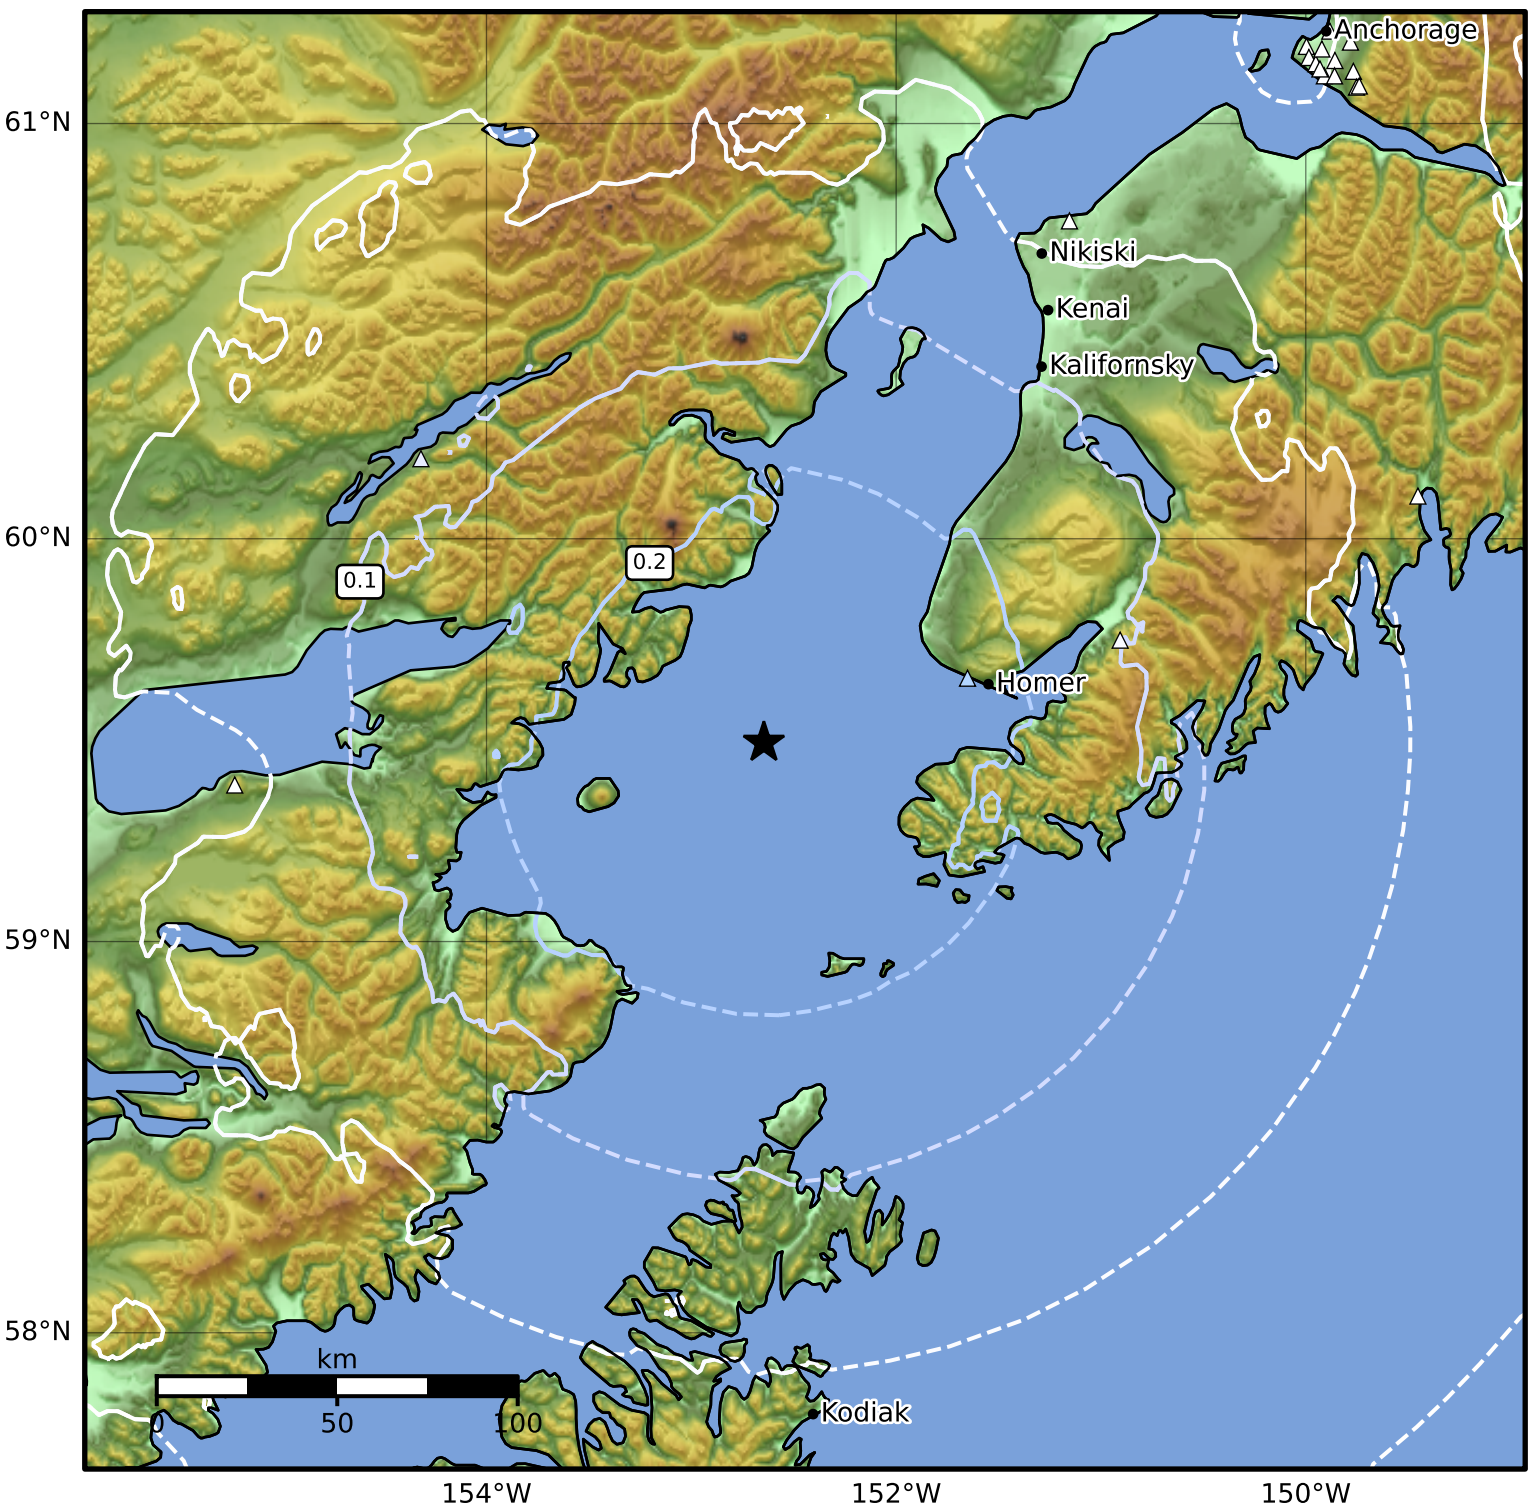

Peak Ground Acceleration Map Alaska Earthquake Center
 ShakeMap: 44 km (27 miles) WNW of Nanwalek
 May 15, 2024 08:01:31 UTC M3.8 N59.50 W152.65 Depth: 71.1km ID:ak024691uxvo

PGA (%g)	0.1	0.2	0.5	1	2	5	10	20	50	100	200
----------	-----	-----	-----	---	---	---	----	----	----	-----	-----

Scale based on Worden et al. (2012)

Version 2: Processed 2024-05-15T12:09:57Z

△ Seismic Instrument ○ Reported Intensity ★ Epicenter