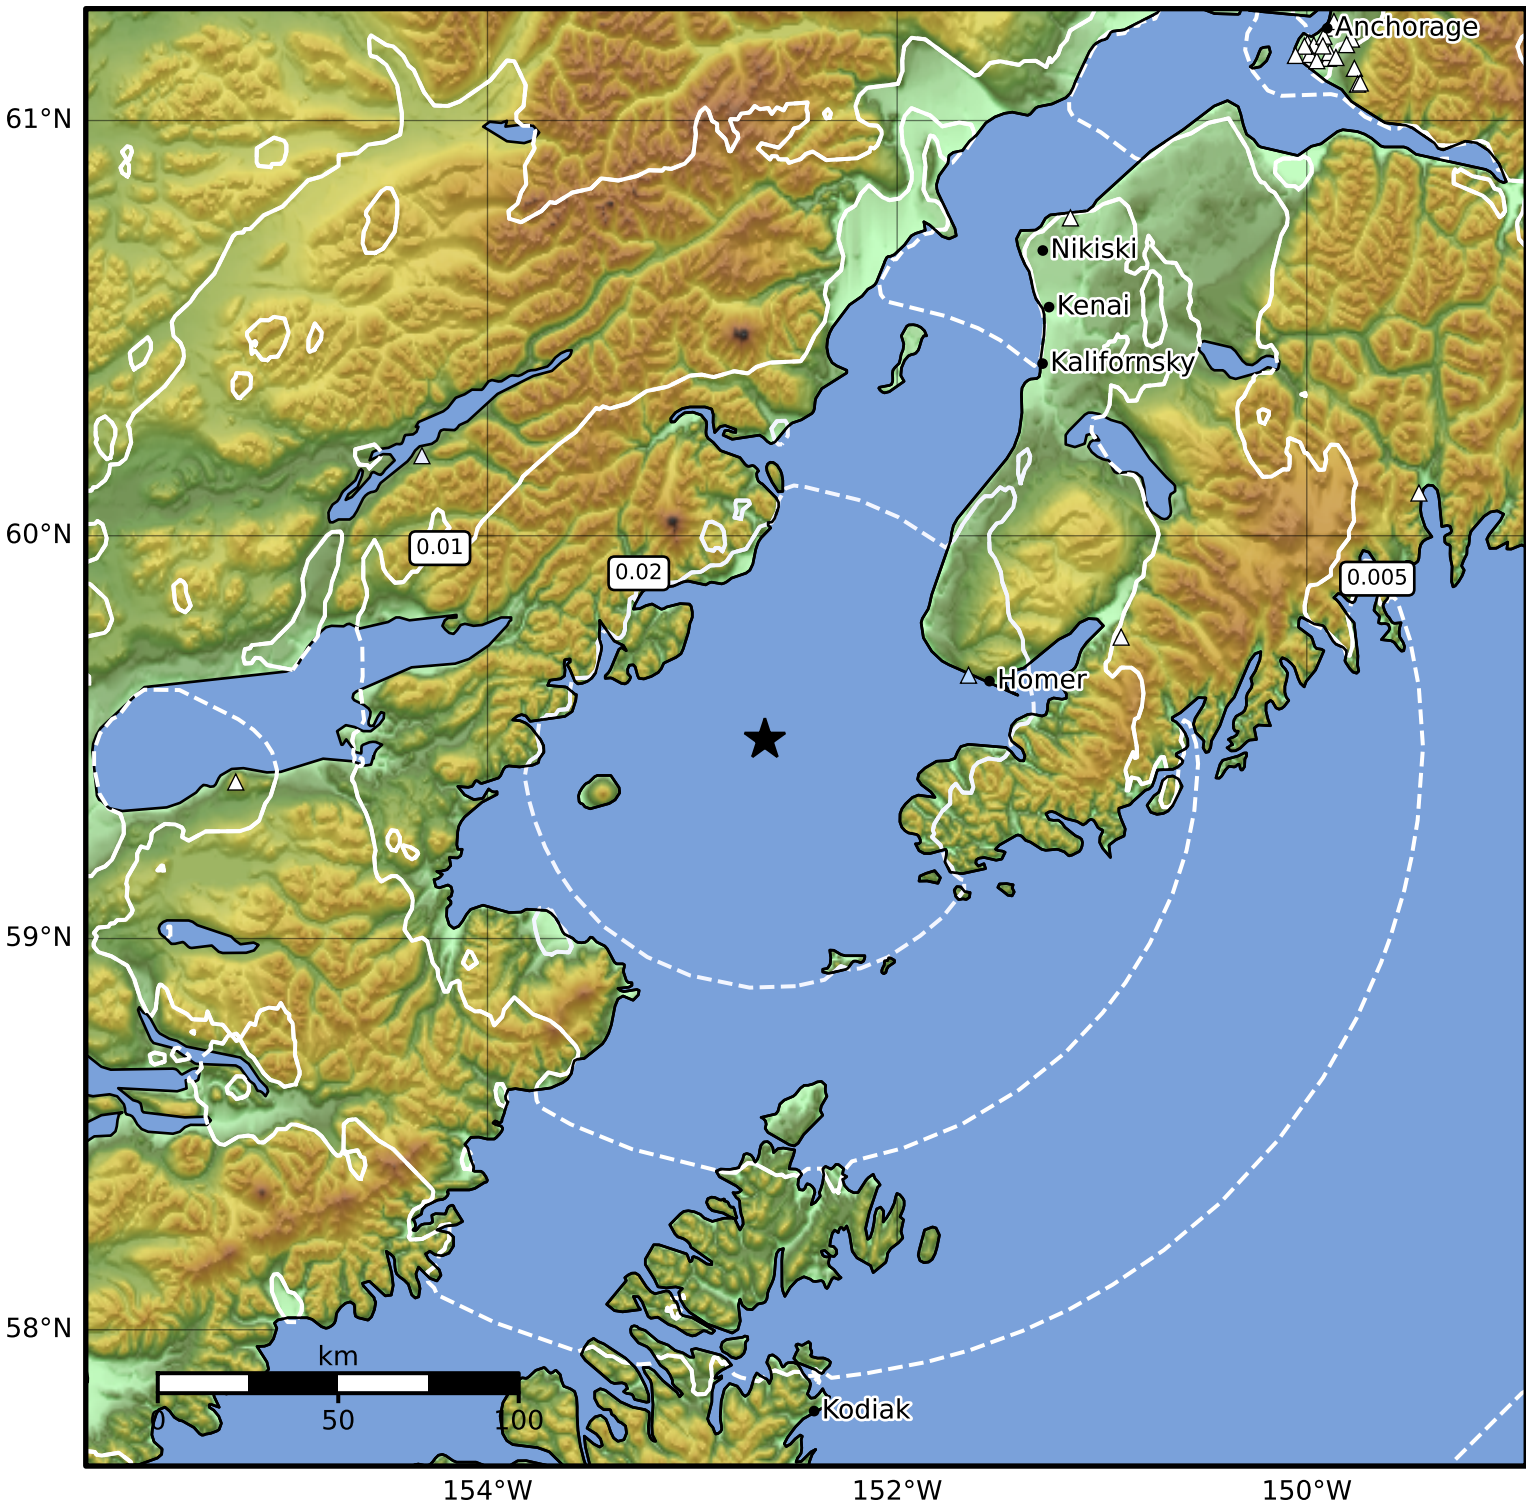

1.0 Second Peak Spectral Acceleration Map Alaska Earthquake Center
 ShakeMap: 44 km (27 miles) WNW of Nanwalek
 May 15, 2024 08:01:31 UTC M3.8 N59.50 W152.65 Depth: 71.1km ID:ak024691uxvo

SA(1.0) (%g)	0.1	0.2	0.5	1	2	5	10	20	50	100	200
--------------	-----	-----	-----	---	---	---	----	----	----	-----	-----

Scale based on Worden et al. (2012)

Version 2: Processed 2024-05-15T12:09:57Z

△ Seismic Instrument ○ Reported Intensity

★ Epicenter