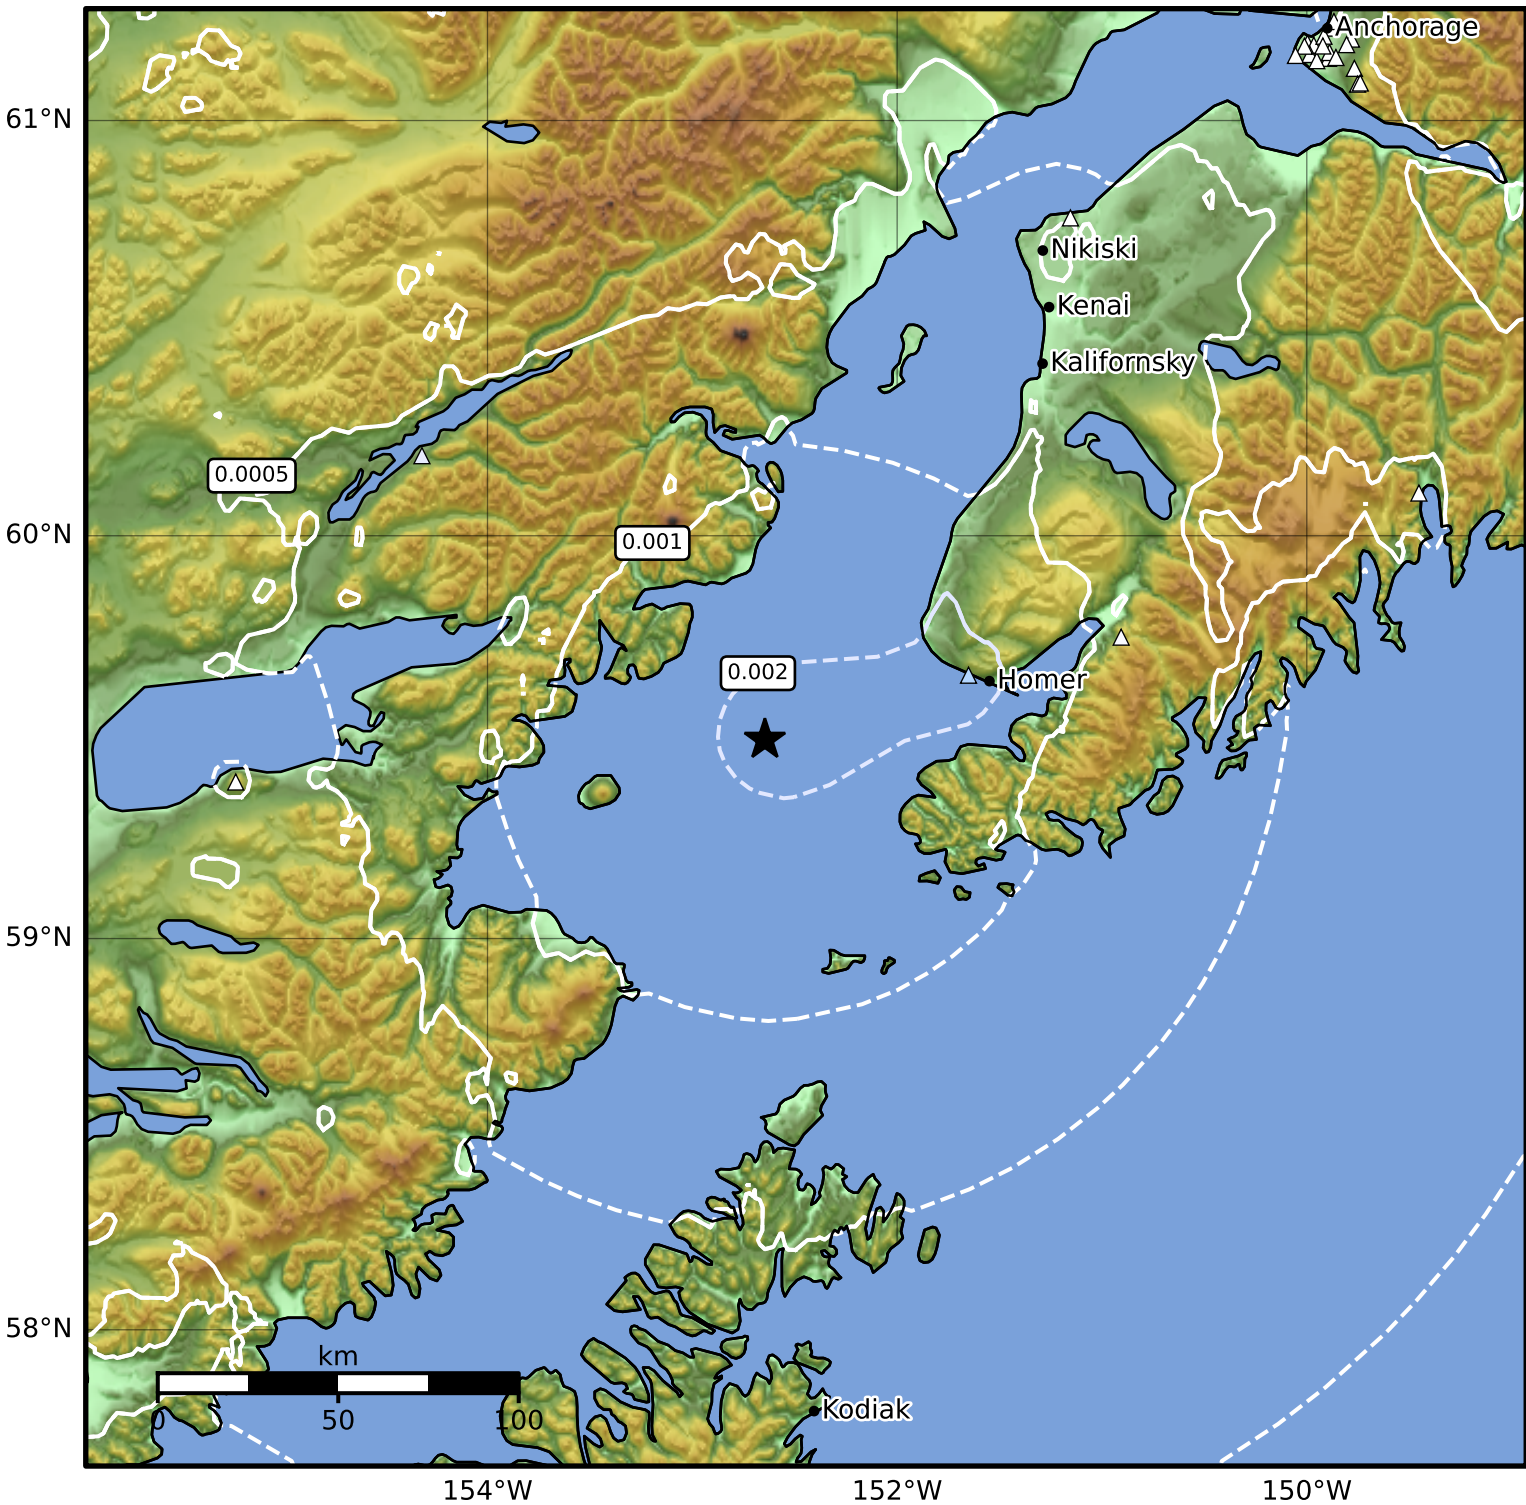

3.0 Second Peak Spectral Acceleration Map Alaska Earthquake Center
 ShakeMap: 44 km (27 miles) WNW of Nanwalek
 May 15, 2024 08:01:31 UTC M3.8 N59.50 W152.65 Depth: 71.1km ID:ak024691uxvo

Scale based on Worden et al. (2012)

Version 2: Processed 2024-05-15T12:09:57Z

△ Seismic Instrument ○ Reported Intensity

★ Epicenter