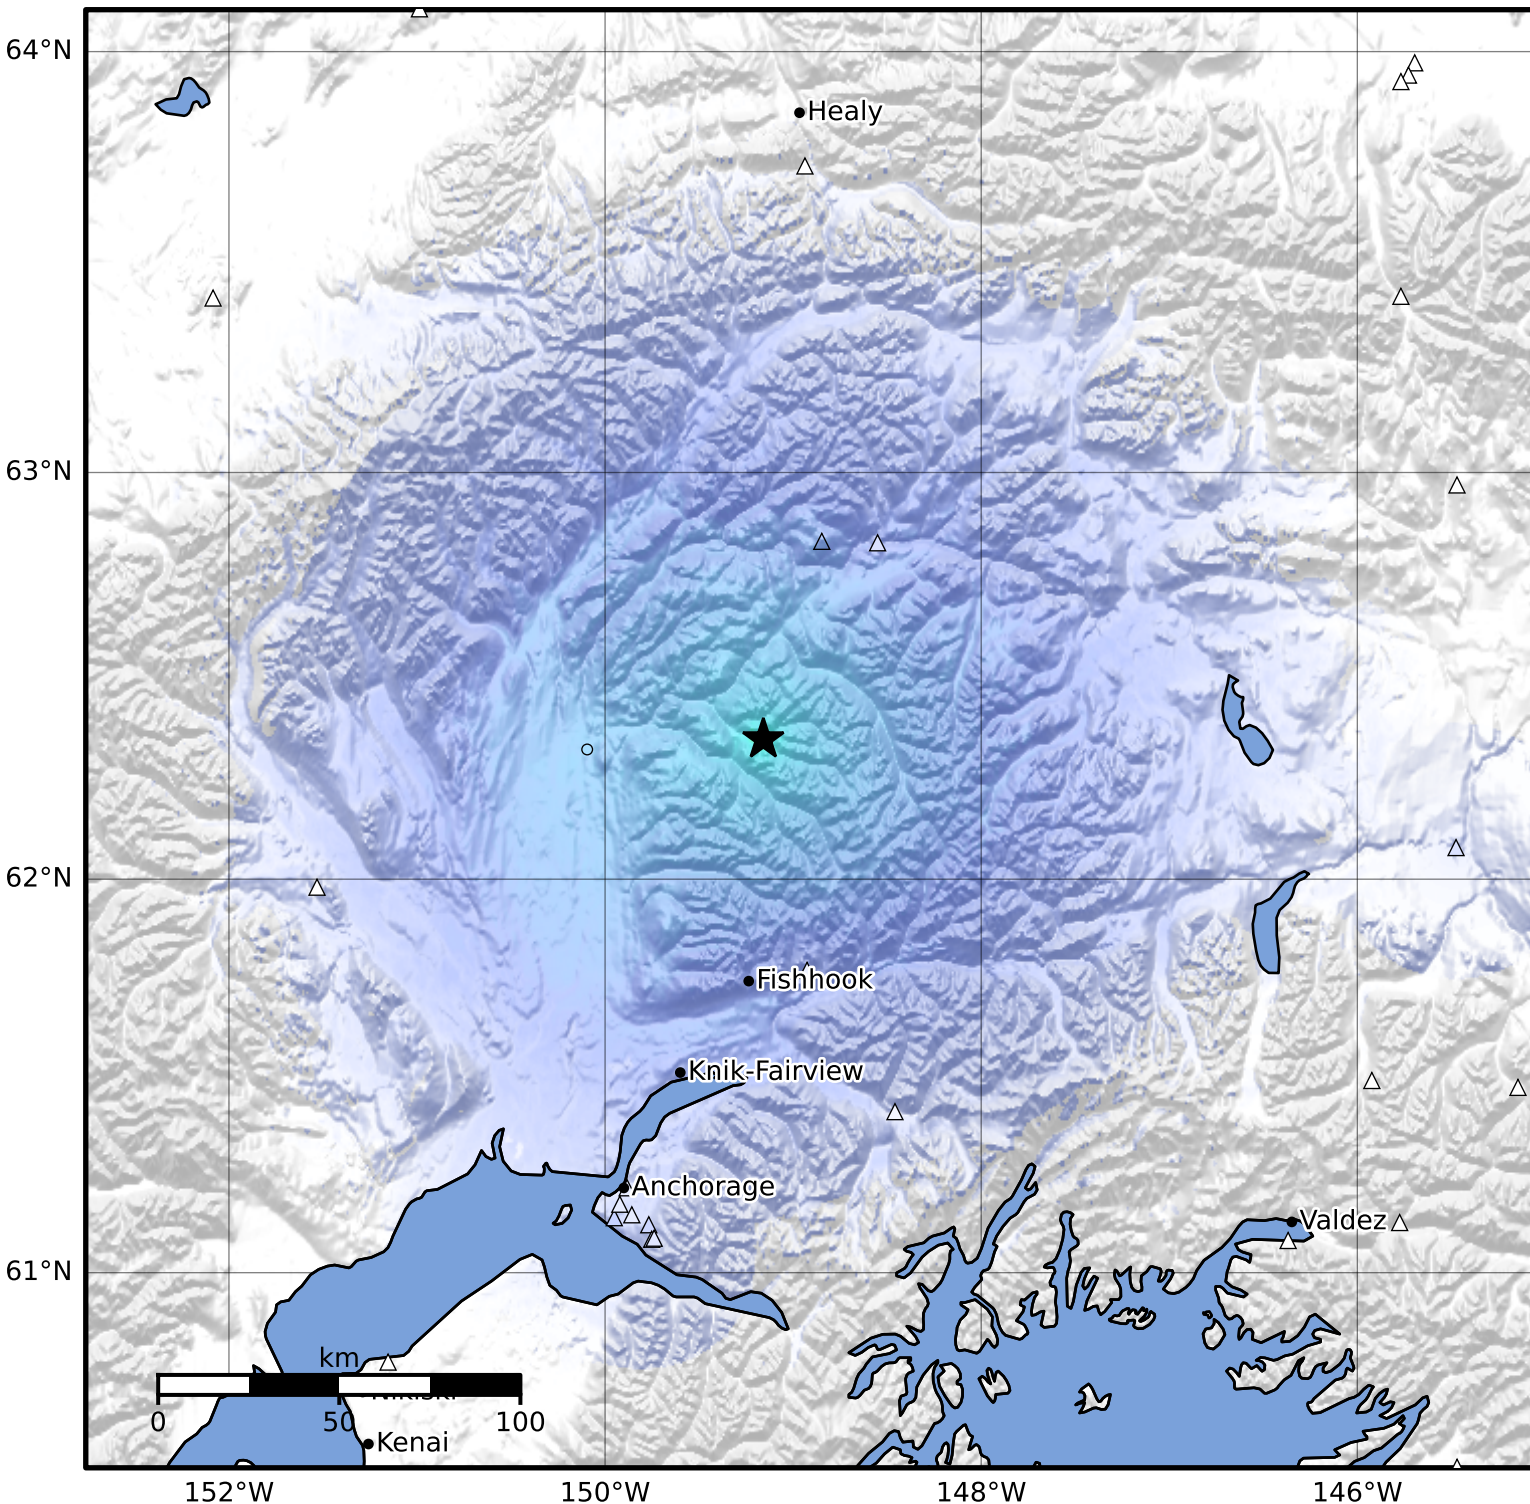

Macroseismic Intensity Map Alaska Earthquake Center
 ShakeMap: 49 km (30 miles) E of Talkeetna
 May 15, 2024 11:16:35 UTC M4.3 N62.35 W149.16 Depth: 3.5km ID:ak024693qgtm

SHAKING	Not felt	Weak	Light	Moderate	Strong	Very strong	Severe	Violent	Extreme
DAMAGE	None	None	None	Very light	Light	Moderate	Moderate/heavy	Heavy	Very heavy
PGA(%g)	<0.0464	0.297	2.76	6.2	11.5	21.5	40.1	74.7	>139
PGV(cm/s)	<0.0215	0.135	1.41	4.65	9.64	20	41.4	85.8	>178
INTENSITY	I	II-III	IV	V	VI	VII	VIII	IX	X+

Scale based on Worden et al. (2012)

Version 2: Processed 2024-05-15T11:39:19Z

△ Seismic Instrument ○ Reported Intensity

★ Epicenter