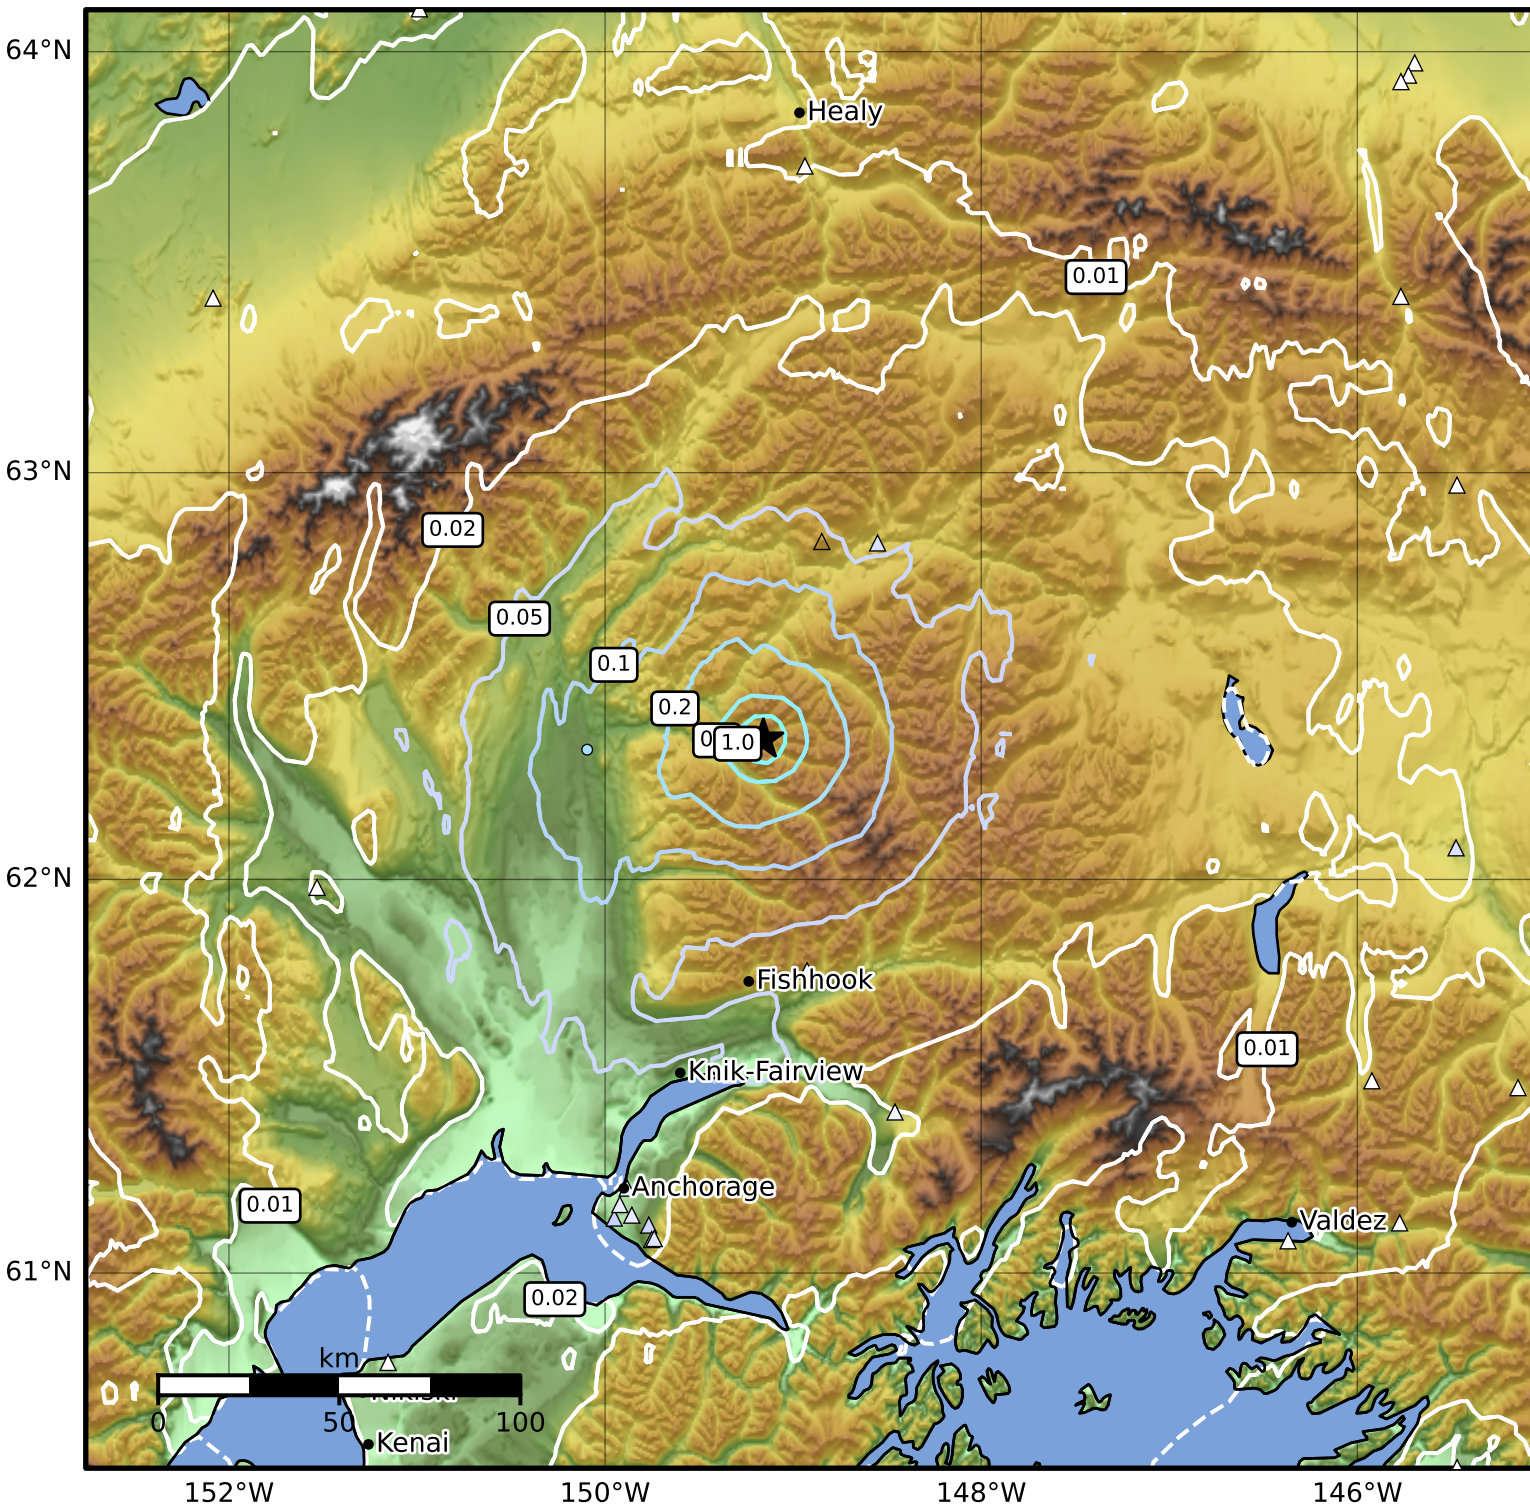

Peak Ground Velocity Map Alaska Earthquake Center
 ShakeMap: 49 km (30 miles) E of Talkeetna
 May 15, 2024 11:16:35 UTC M4.3 N62.35 W149.16 Depth: 3.5km ID:ak024693qgtm

PGV (cm/s)	0.1	0.2	0.5	1	2	5	10	20	50	100	200
------------	-----	-----	-----	---	---	---	----	----	----	-----	-----

Scale based on Worden et al. (2012)

Version 2: Processed 2024-05-15T11:39:19Z

△ Seismic Instrument ○ Reported Intensity

★ Epicenter