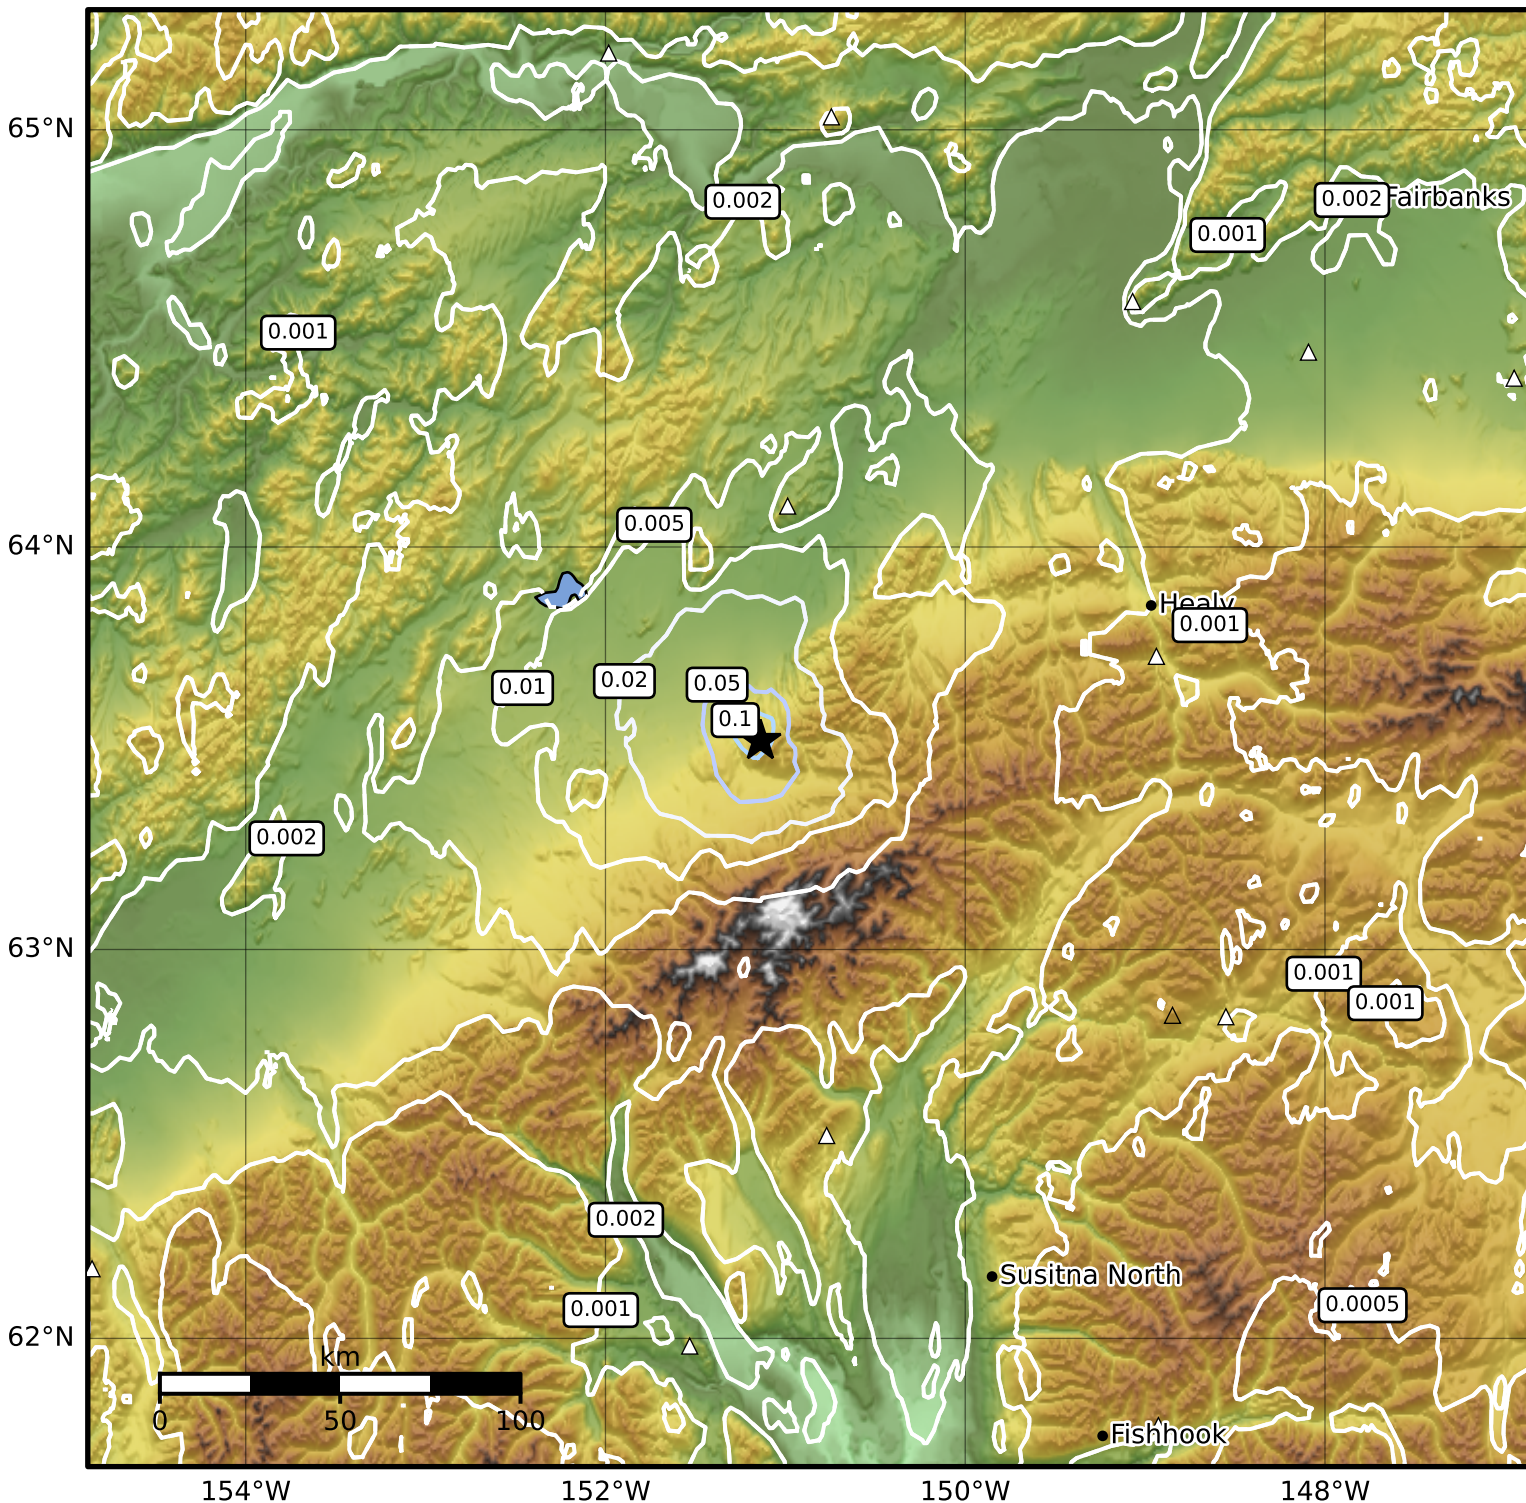

1.0 Second Peak Spectral Acceleration Map Alaska Earthquake Center
 ShakeMap: 9 km (6 miles) W of Kantishna
 May 15, 2024 16:58:28 UTC M3.5 N63.52 W151.14 Depth: 4.9km ID:ak024696ymjz

Scale based on Worden et al. (2012)

Version 1: Processed 2024-05-15T17:17:53Z

△ Seismic Instrument ○ Reported Intensity

★ Epicenter