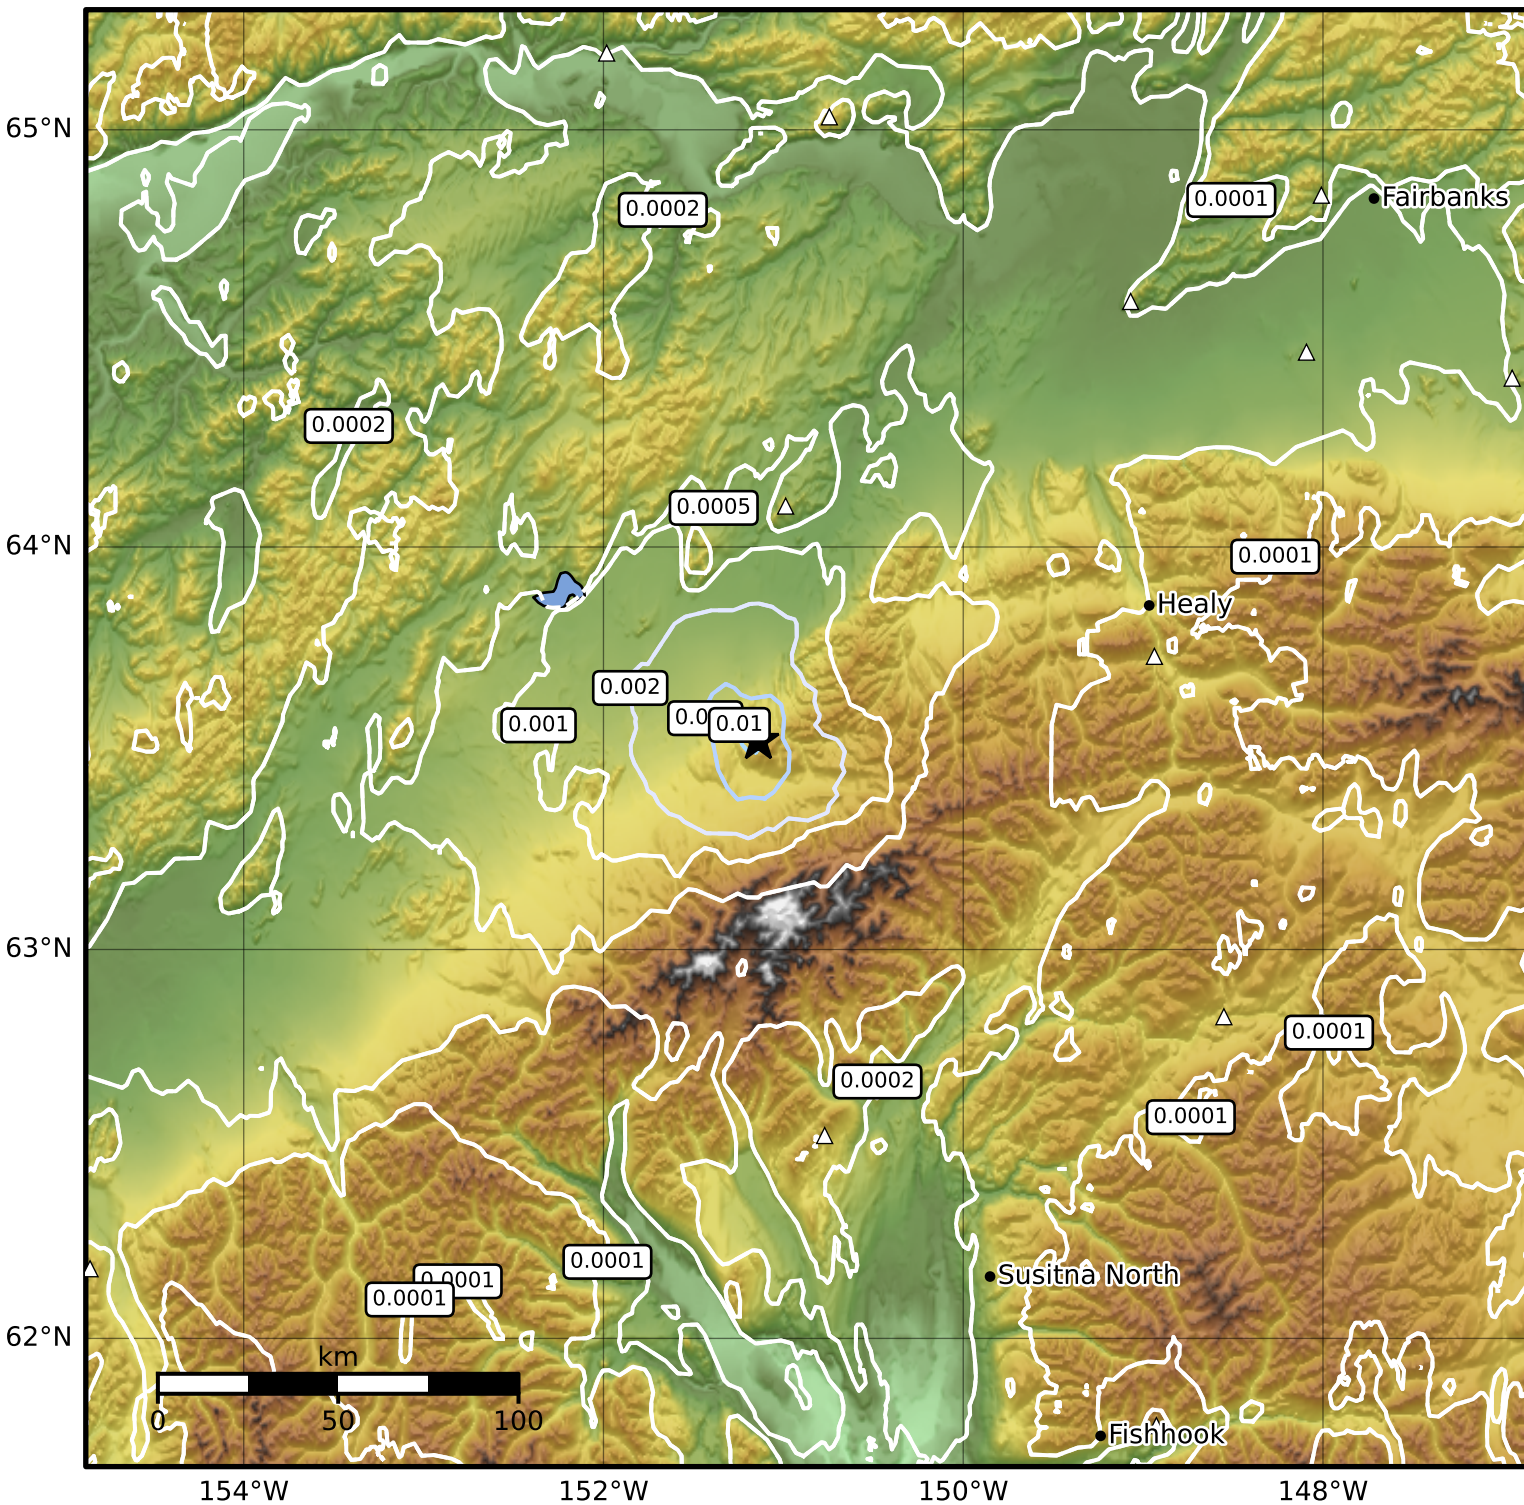

3.0 Second Peak Spectral Acceleration Map Alaska Earthquake Center
 ShakeMap: 9 km (6 miles) W of Kantishna
 May 15, 2024 16:58:28 UTC M3.5 N63.52 W151.14 Depth: 4.9km ID:ak024696ymjz

Scale based on Worden et al. (2012)

Version 1: Processed 2024-05-15T17:17:53Z

△ Seismic Instrument ○ Reported Intensity

★ Epicenter