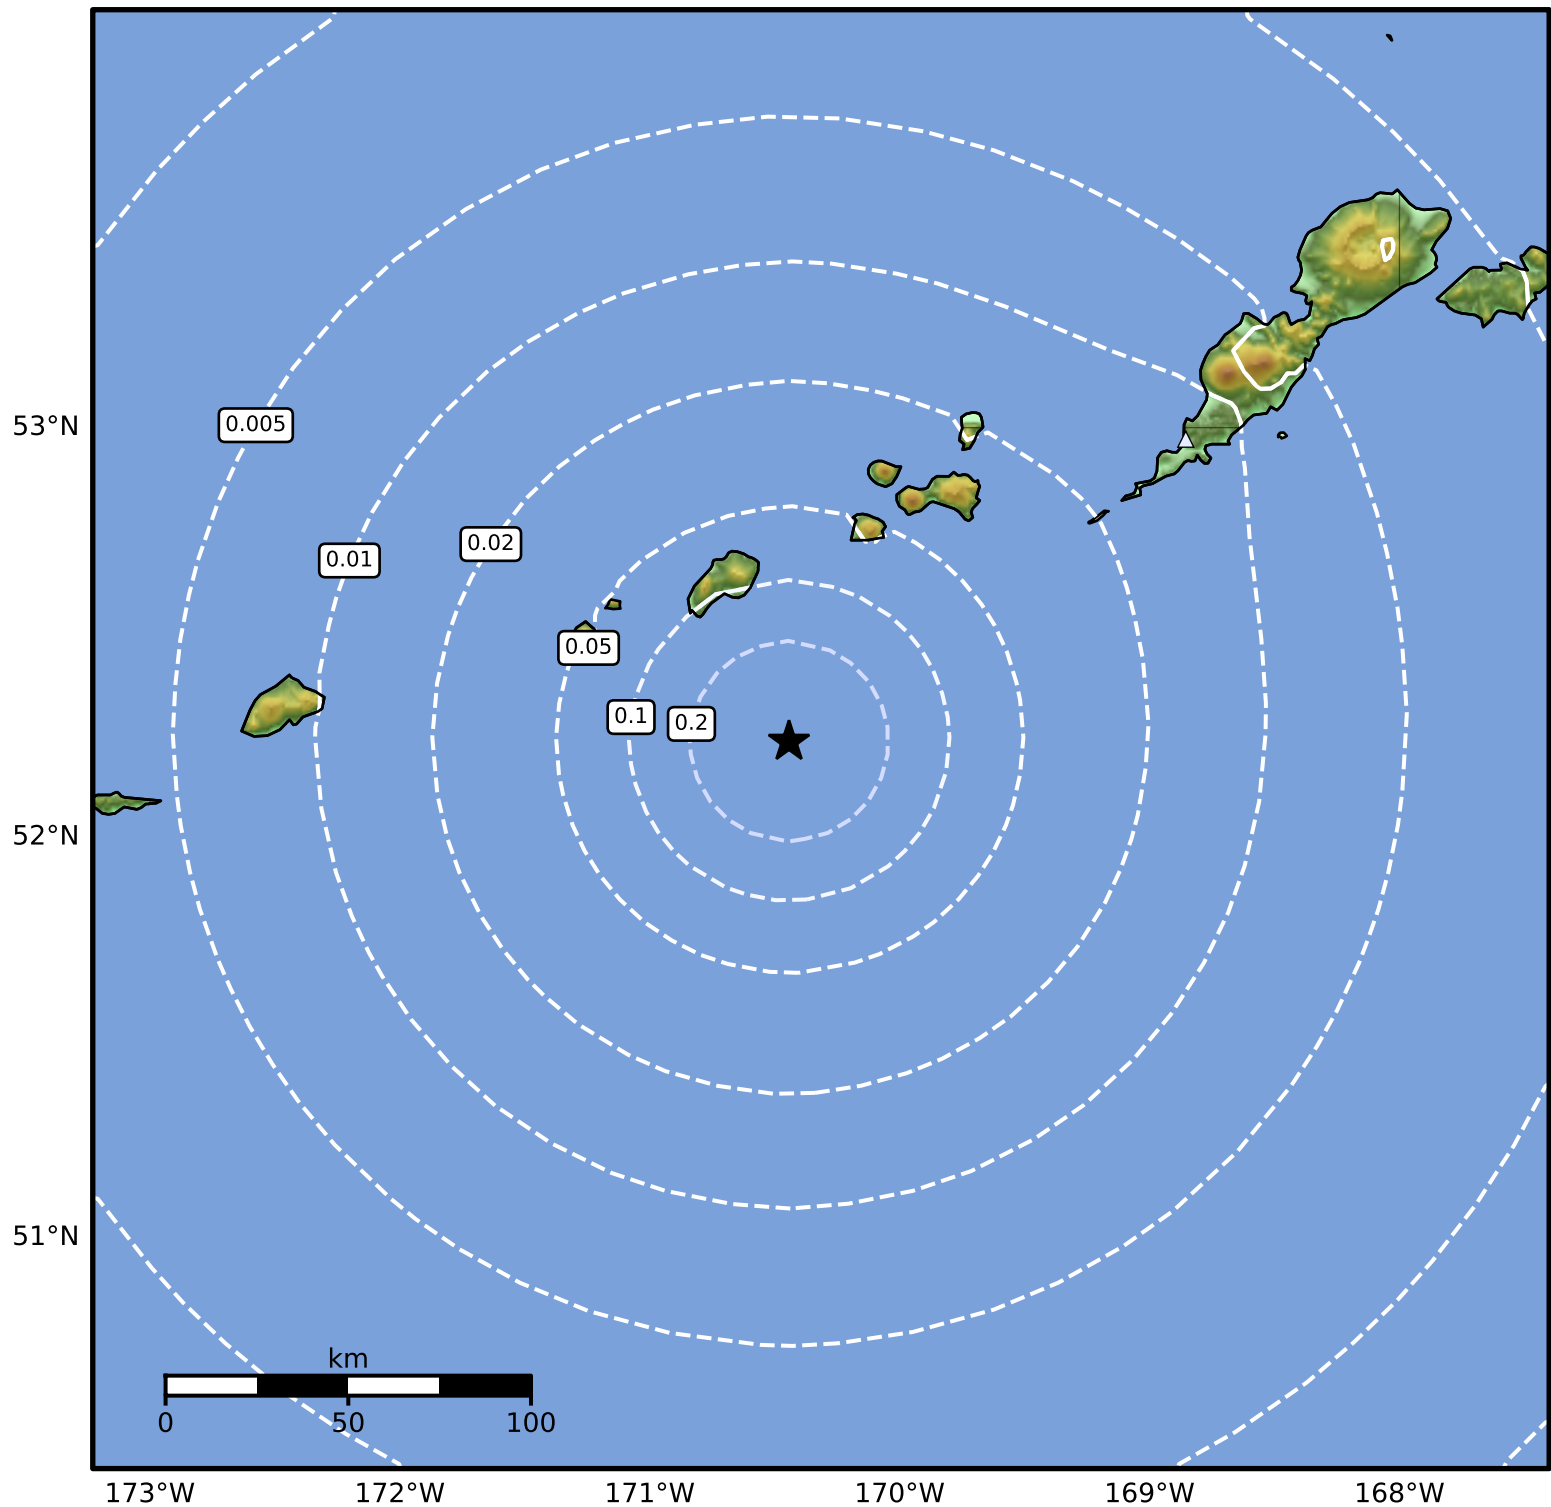

0.3 Second Peak Spectral Acceleration Map Alaska Earthquake Center  
 ShakeMap: 107 km (66 miles) E of Amukta Pass  
 May 15, 2024 20:32:15 UTC M3.6 N52.24 W170.44 Depth: 23.6km ID:ak0246996rek

SA(0.3) (%g)	0.1	0.2	0.5	1	2	5	10	20	50	100	200
--------------	-----	-----	-----	---	---	---	----	----	----	-----	-----

Scale based on Worden et al. (2012)

Version 1: Processed 2024-05-15T20:36:19Z

△ Seismic Instrument    ○ Reported Intensity

★ Epicenter