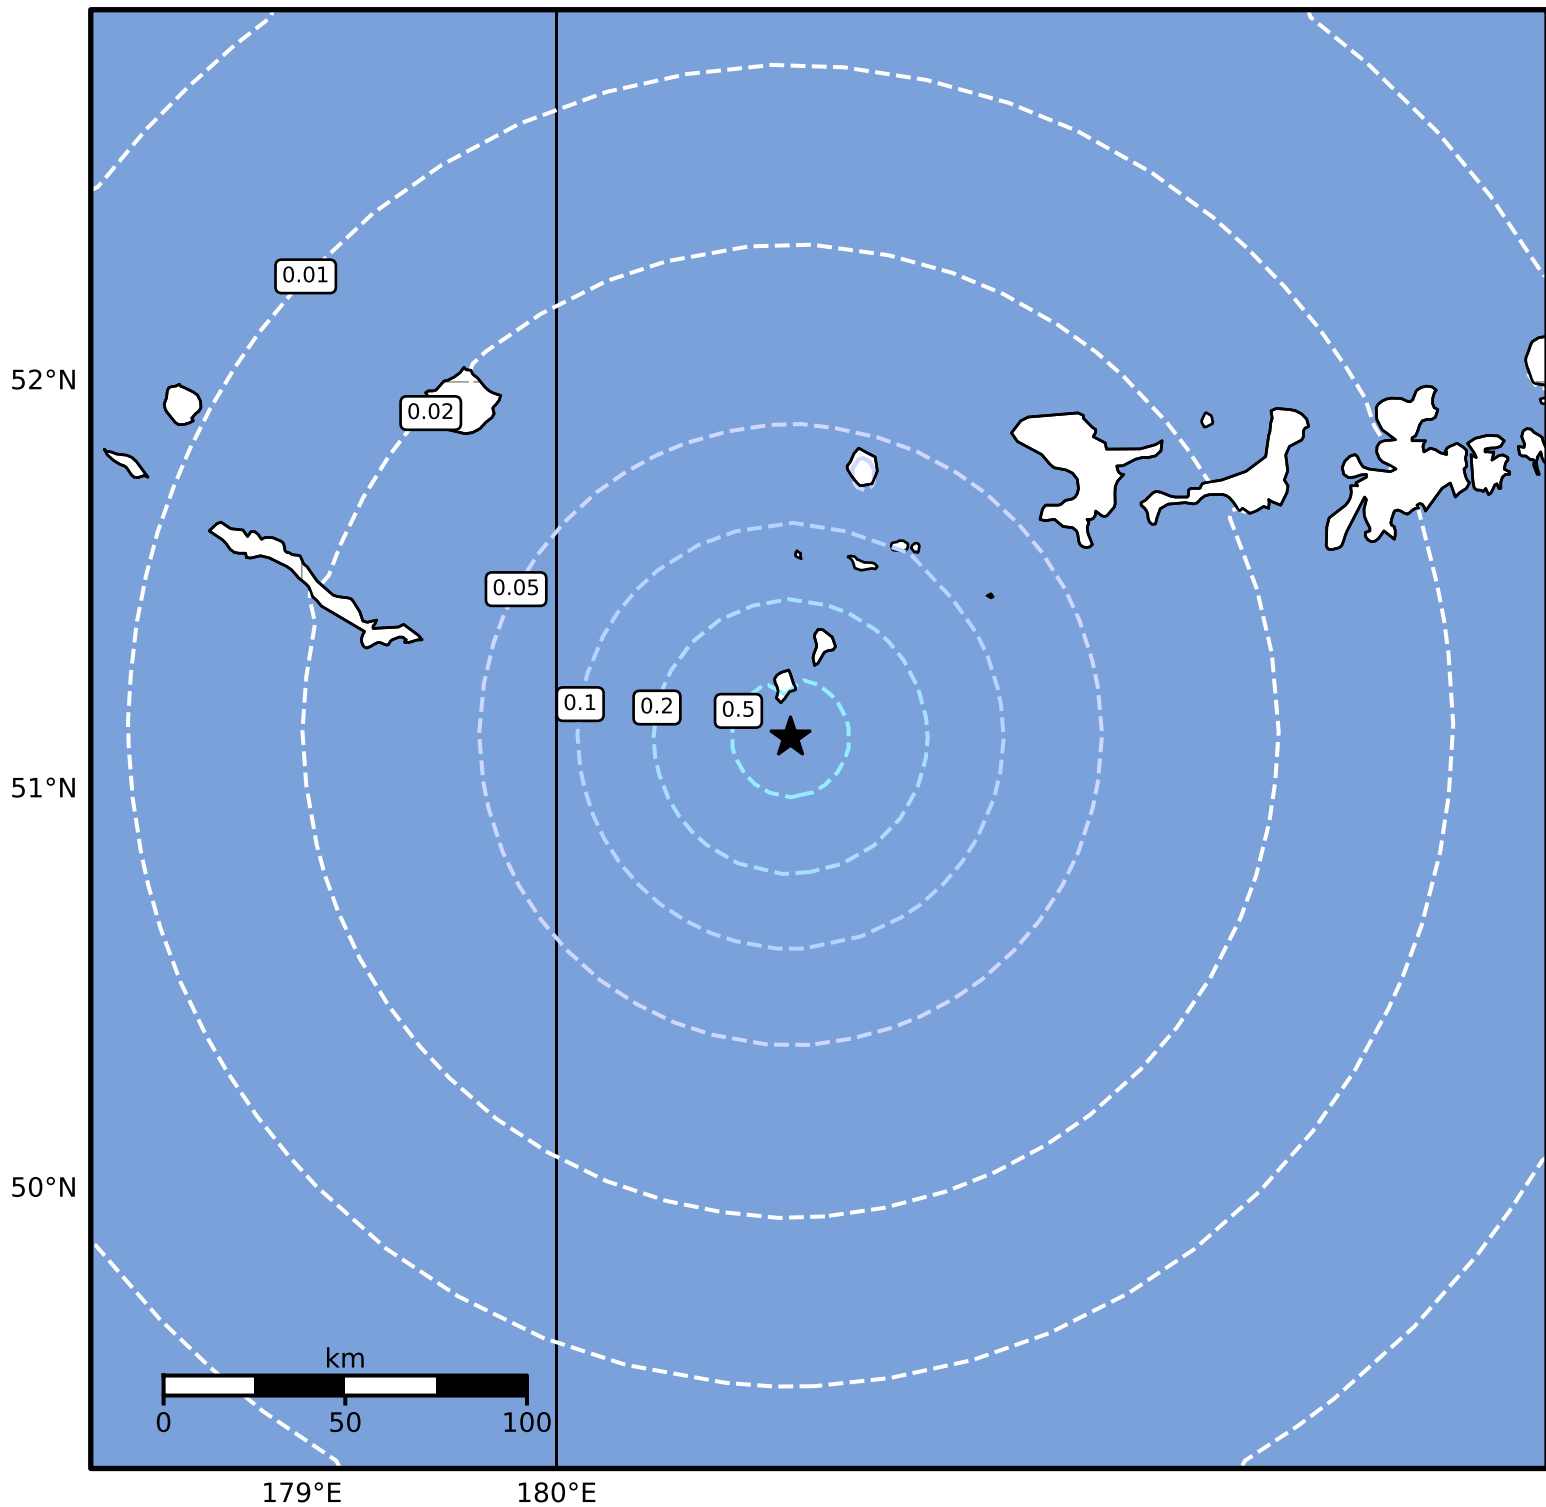

Peak Ground Velocity Map Alaska Earthquake Center  
ShakeMap: 141 km (88 miles) ESE of Amchitka  
May 16, 2024 15:22:22 UTC M4.4 N51.13 W179.08 Depth: 19.3km ID:ak0246atot72

Scale based on Worden et al. (2012)

Version 2: Processed 2024-05-16T16:11:31Z

△ Seismic Instrument ○ Reported Intensity

★ Epicenter