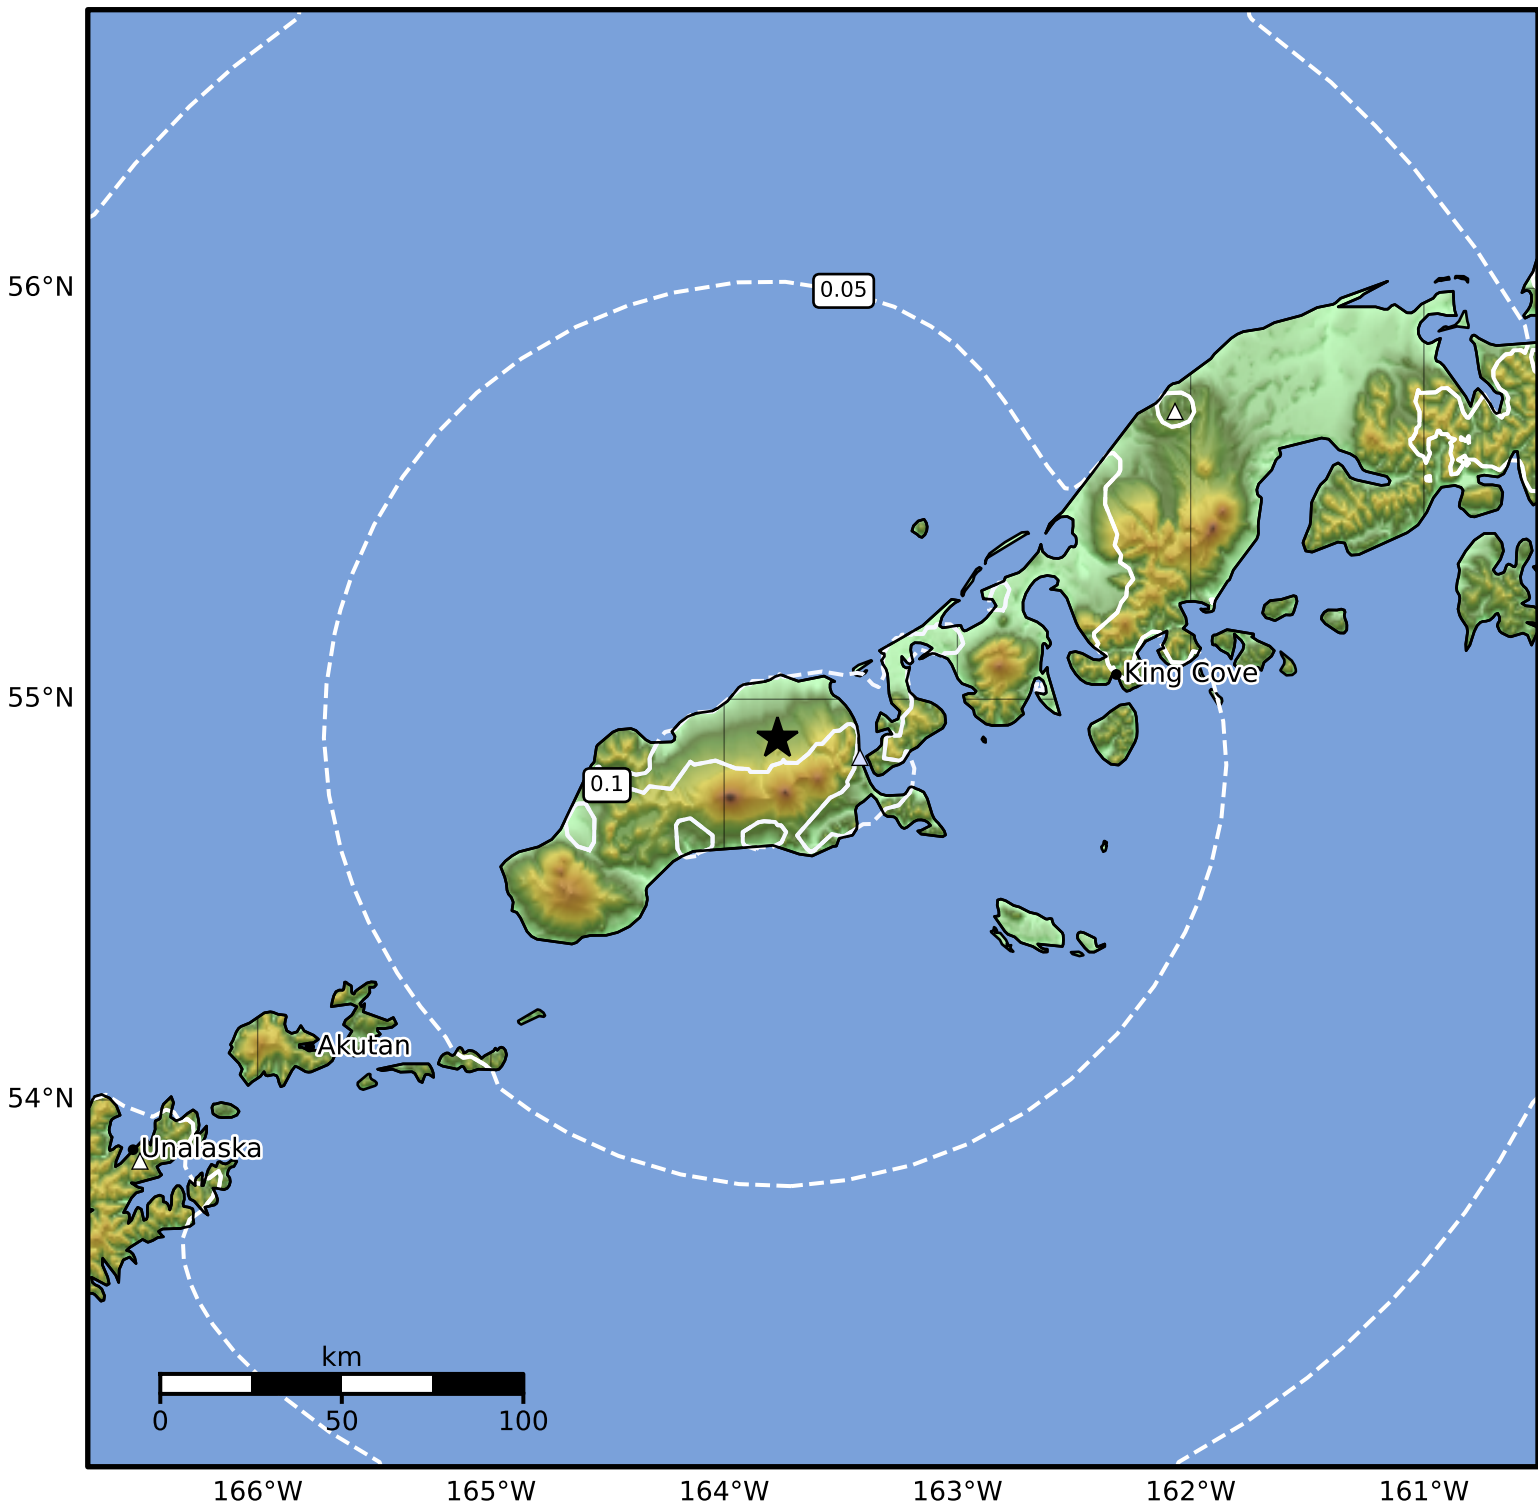

0.3 Second Peak Spectral Acceleration Map Alaska Earthquake Center
 ShakeMap: 24 km (15 miles) WNW of False Pass
 May 17, 2024 15:03:35 UTC M3.7 N54.90 W163.77 Depth: 148.4km ID:ak0246ch441v

SA(0.3) (%g)	0.1	0.2	0.5	1	2	5	10	20	50	100	200
---------------------	------------	------------	------------	----------	----------	----------	-----------	-----------	-----------	------------	------------

Scale based on Worden et al. (2012)

Version 2: Processed 2024-05-17T16:21:16Z

△ Seismic Instrument ○ Reported Intensity

★ Epicenter