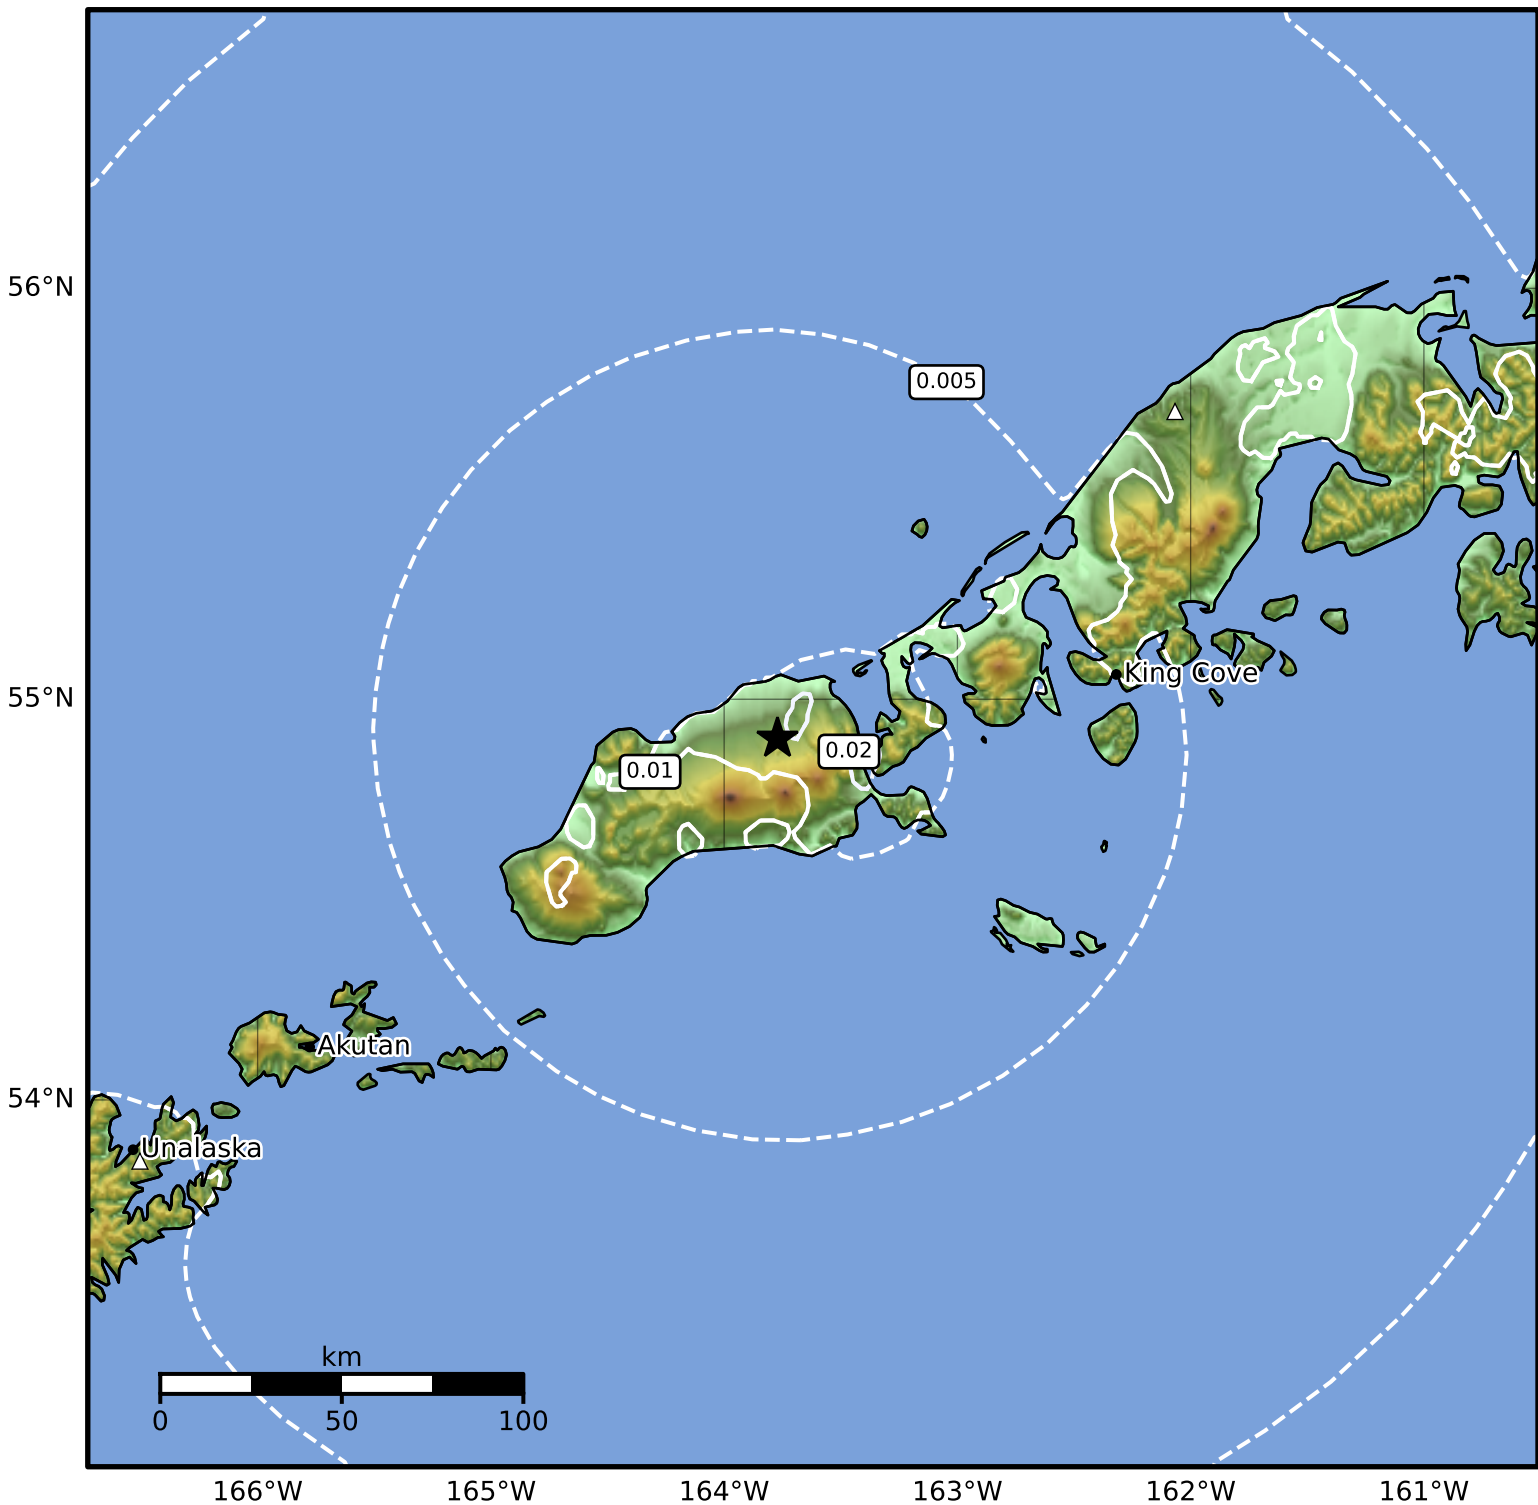

1.0 Second Peak Spectral Acceleration Map Alaska Earthquake Center  
ShakeMap: 24 km (15 miles) WNW of False Pass  
May 17, 2024 15:03:35 UTC M3.7 N54.90 W163.77 Depth: 148.4km ID:ak0246ch441v

SA(1.0) (%g)	0.1	0.2	0.5	1	2	5	10	20	50	100	200
--------------	-----	-----	-----	---	---	---	----	----	----	-----	-----

Scale based on Worden et al. (2012)

Version 2: Processed 2024-05-17T16:21:16Z

△ Seismic Instrument ○ Reported Intensity

★ Epicenter