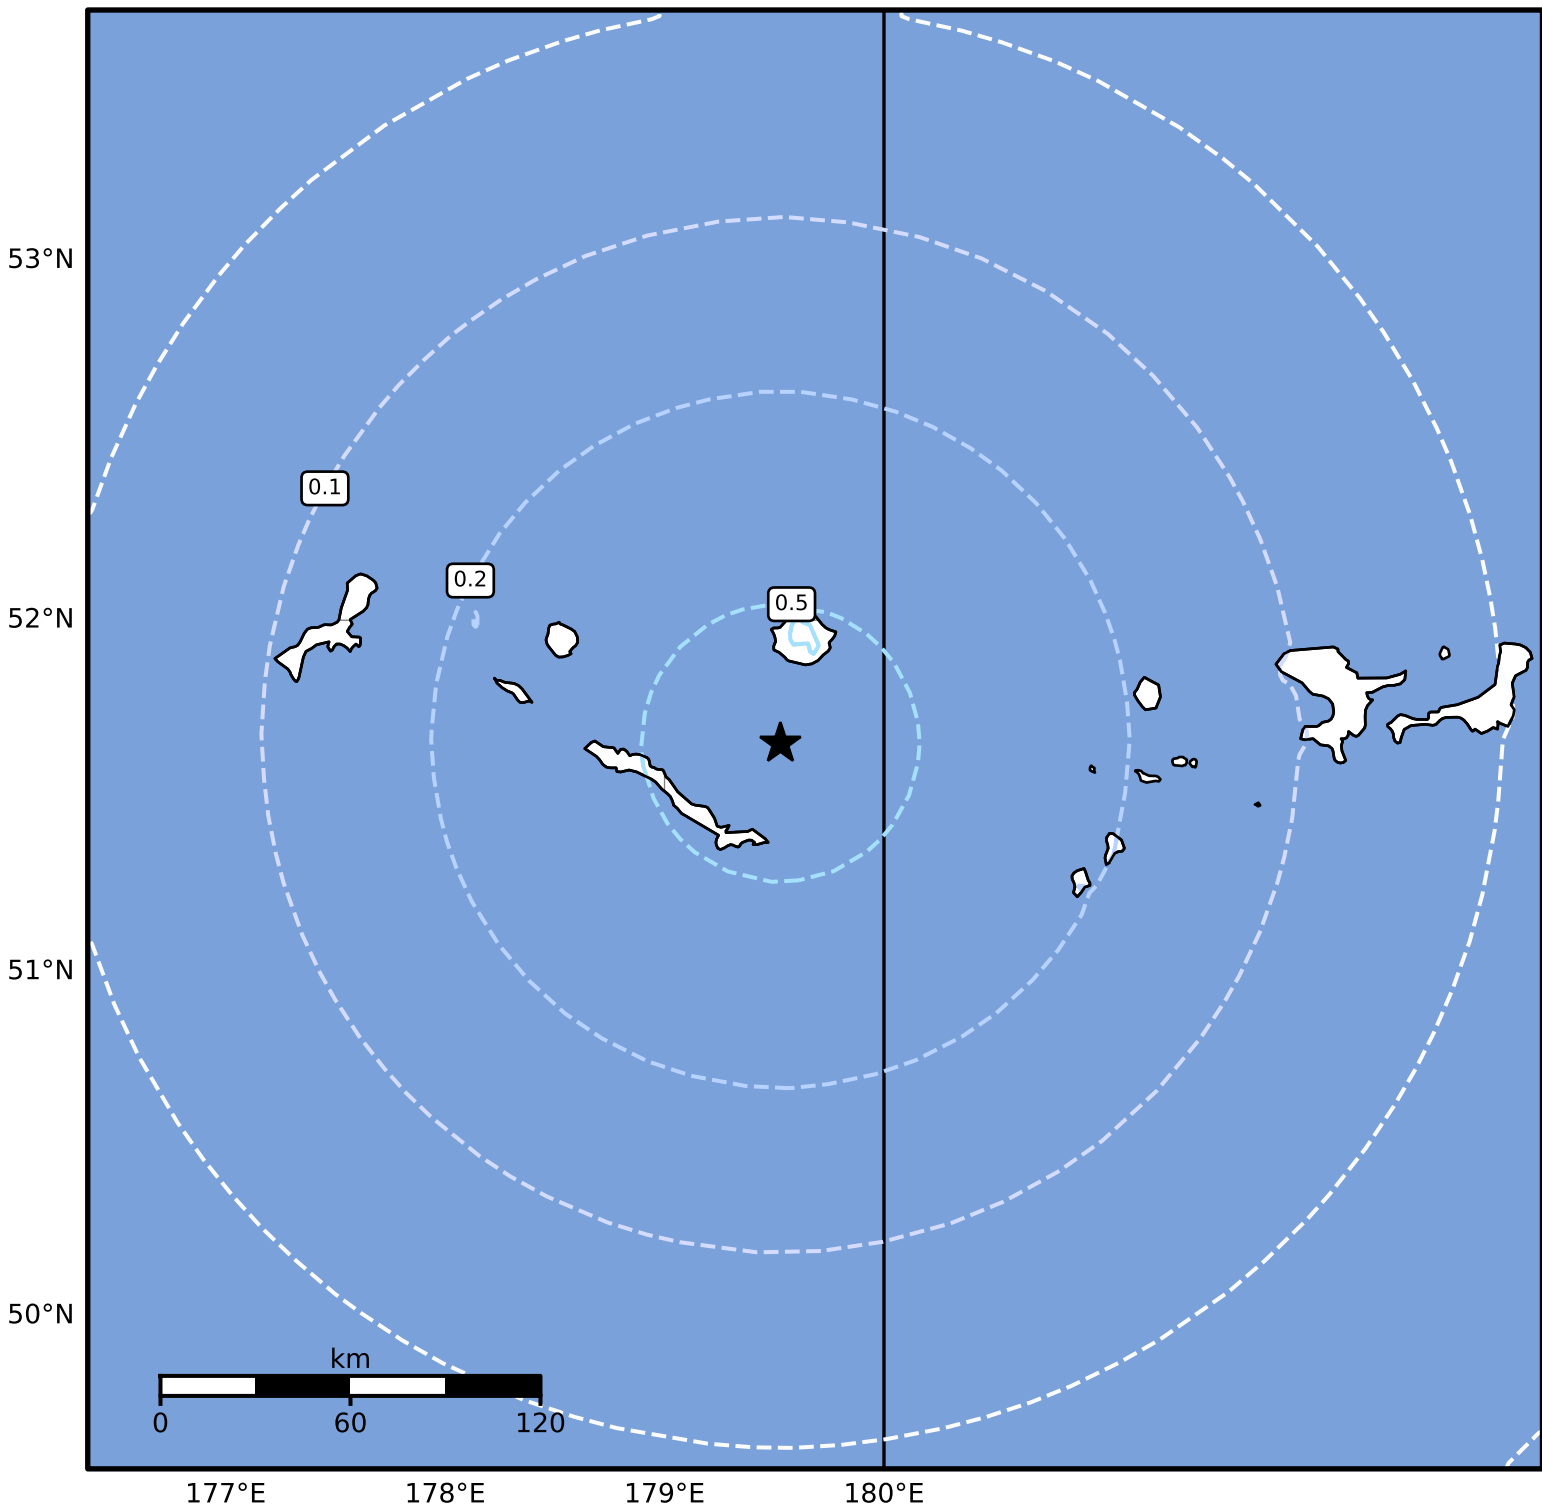

Peak Ground Acceleration Map Alaska Earthquake Center
 ShakeMap: 39 km (24 miles) ENE of Amchitka
 May 17, 2024 18:54:35 UTC M4.3 N51.65 E179.53 Depth: 74.6km ID:ak0246cj7cgc

PGA (%g)	0.1	0.2	0.5	1	2	5	10	20	50	100	200

Scale based on Worden et al. (2012)

Version 2: Processed 2024-05-17T19:13:17Z

△ Seismic Instrument ○ Reported Intensity

★ Epicenter