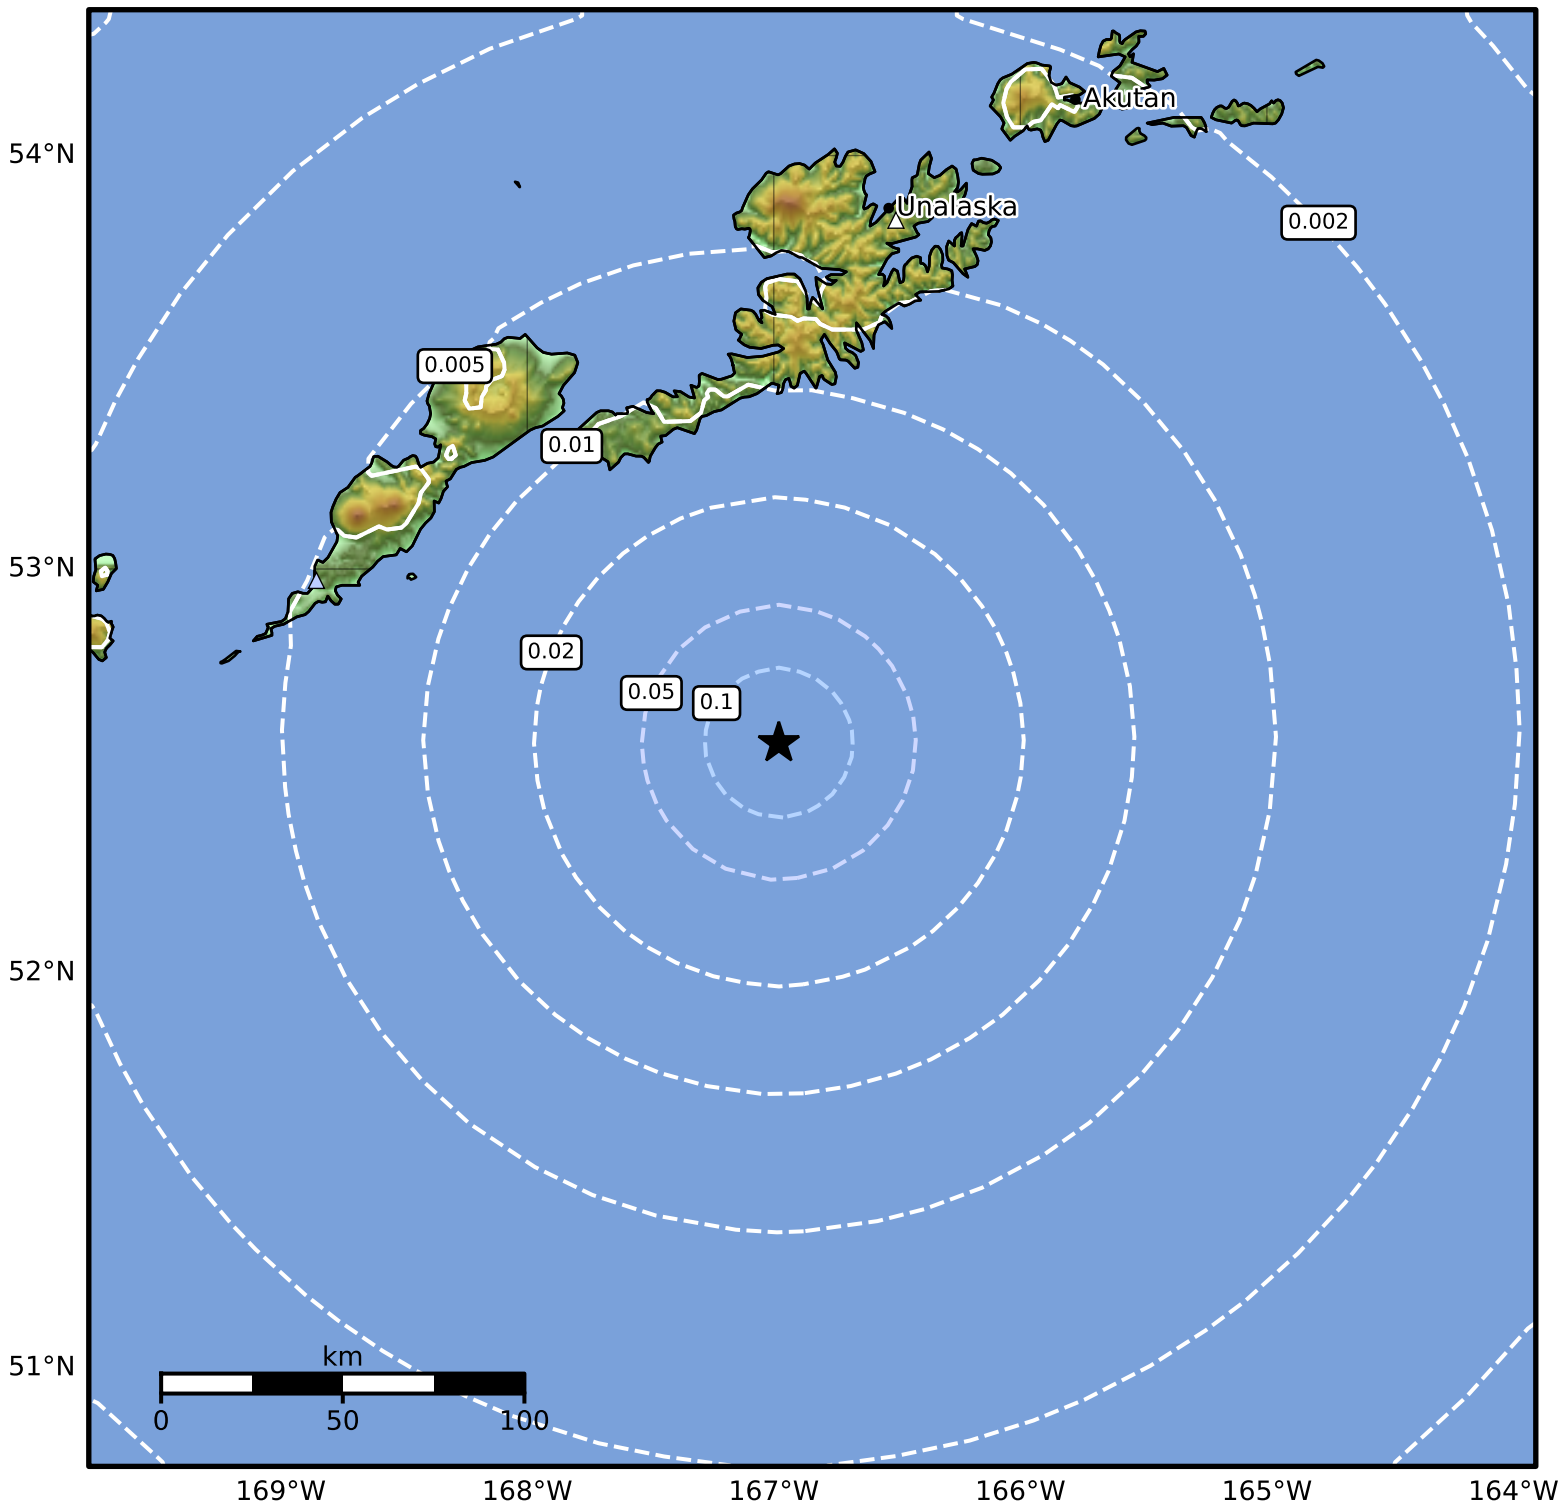

Peak Ground Velocity Map Alaska Earthquake Center  
ShakeMap: 133 km (83 miles) ESE of Nikolski  
May 18, 2024 23:27:41 UTC M3.9 N52.57 W166.98 Depth: 22.6km ID:ak0246e9kc1g

Scale based on Worden et al. (2012)

△ Seismic Instrument ○ Reported Intensity

★ Epicenter

Version 1: Processed 2024-05-19T02:04:32Z