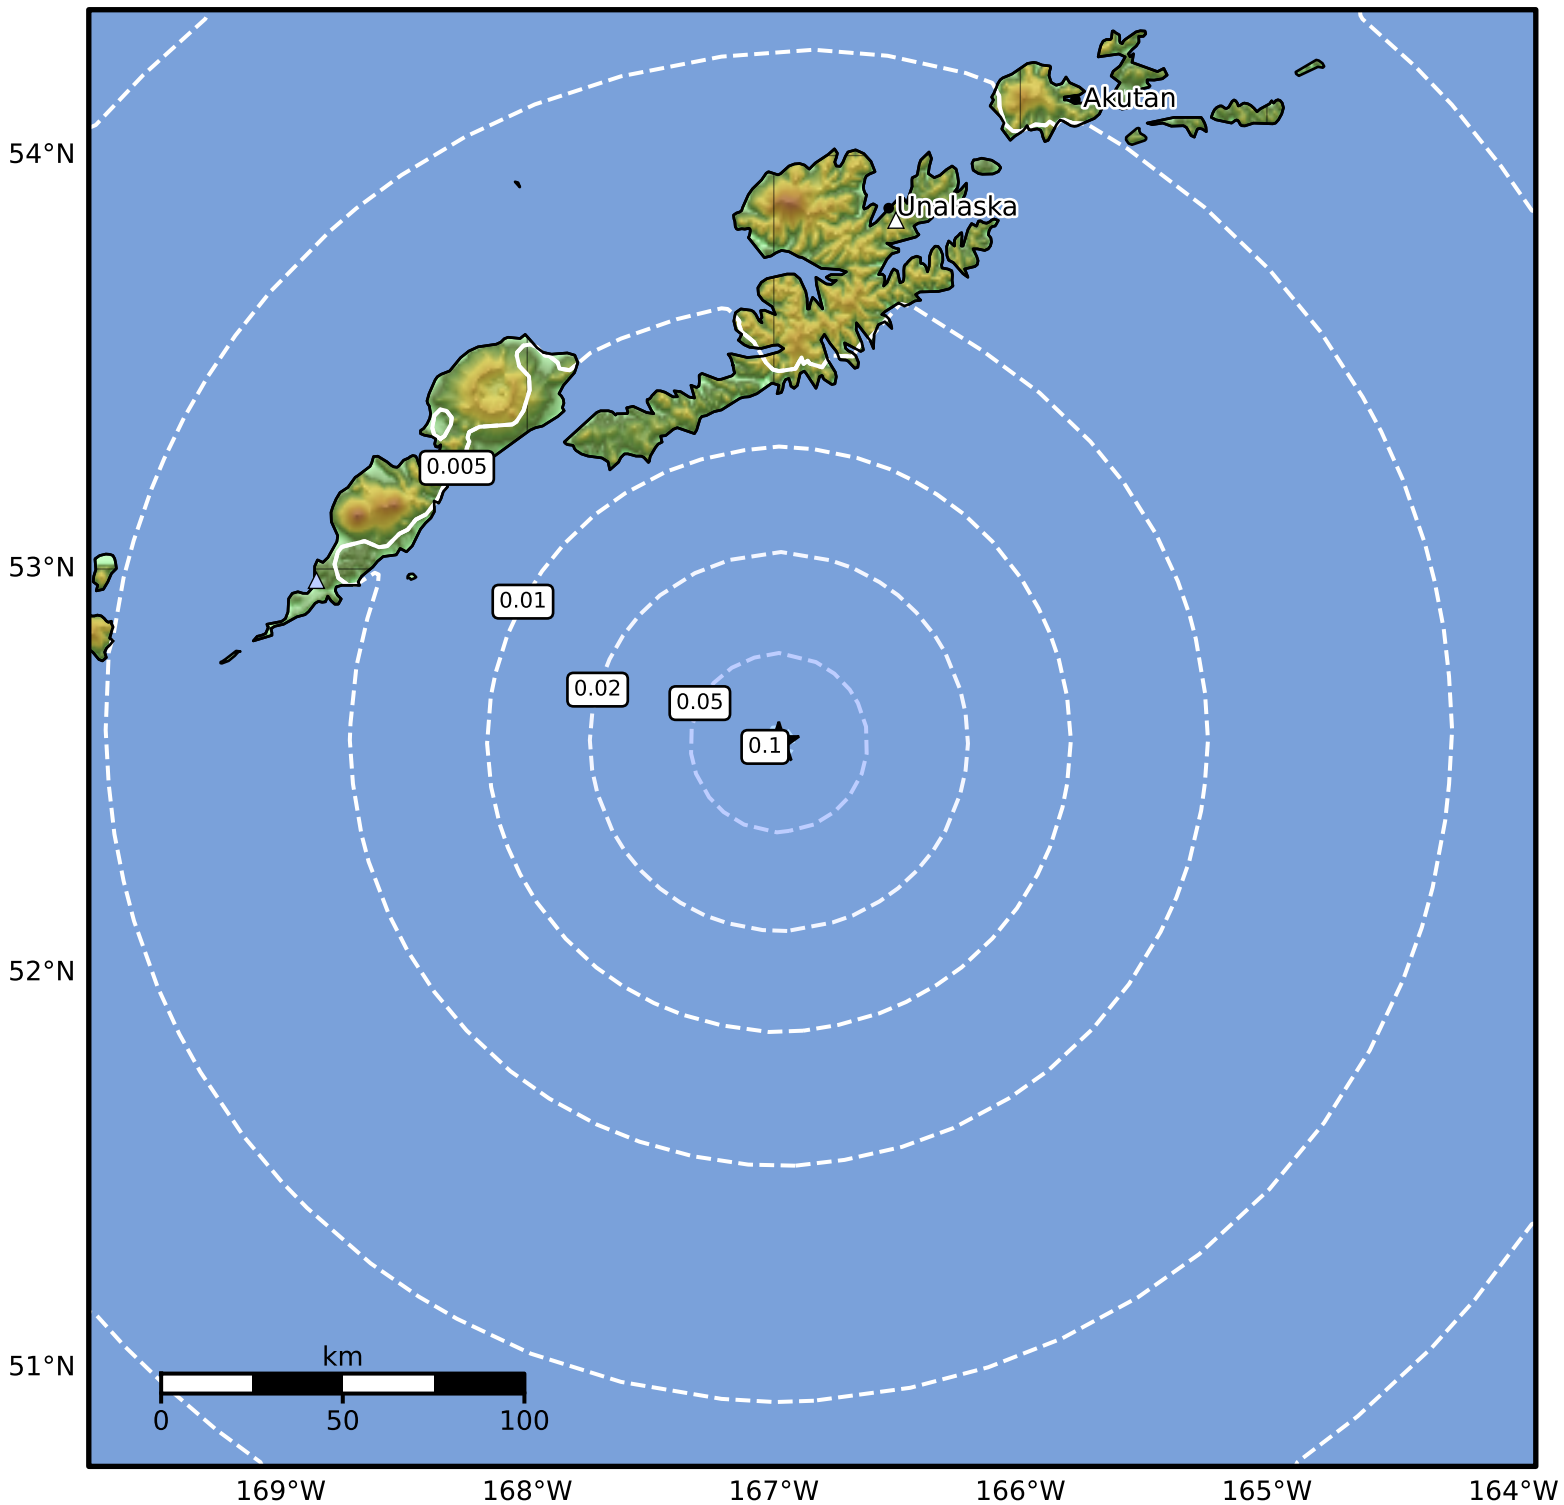

1.0 Second Peak Spectral Acceleration Map Alaska Earthquake Center
ShakeMap: 133 km (83 miles) ESE of Nikolski
May 18, 2024 23:27:41 UTC M3.9 N52.57 W166.98 Depth: 22.6km ID:ak0246e9kc1g

SA(1.0) (%g)	0.1	0.2	0.5	1	2	5	10	20	50	100	200
--------------	-----	-----	-----	---	---	---	----	----	----	-----	-----

Scale based on Worden et al. (2012)

△ Seismic Instrument ○ Reported Intensity

★ Epicenter

Version 1: Processed 2024-05-19T02:04:32Z