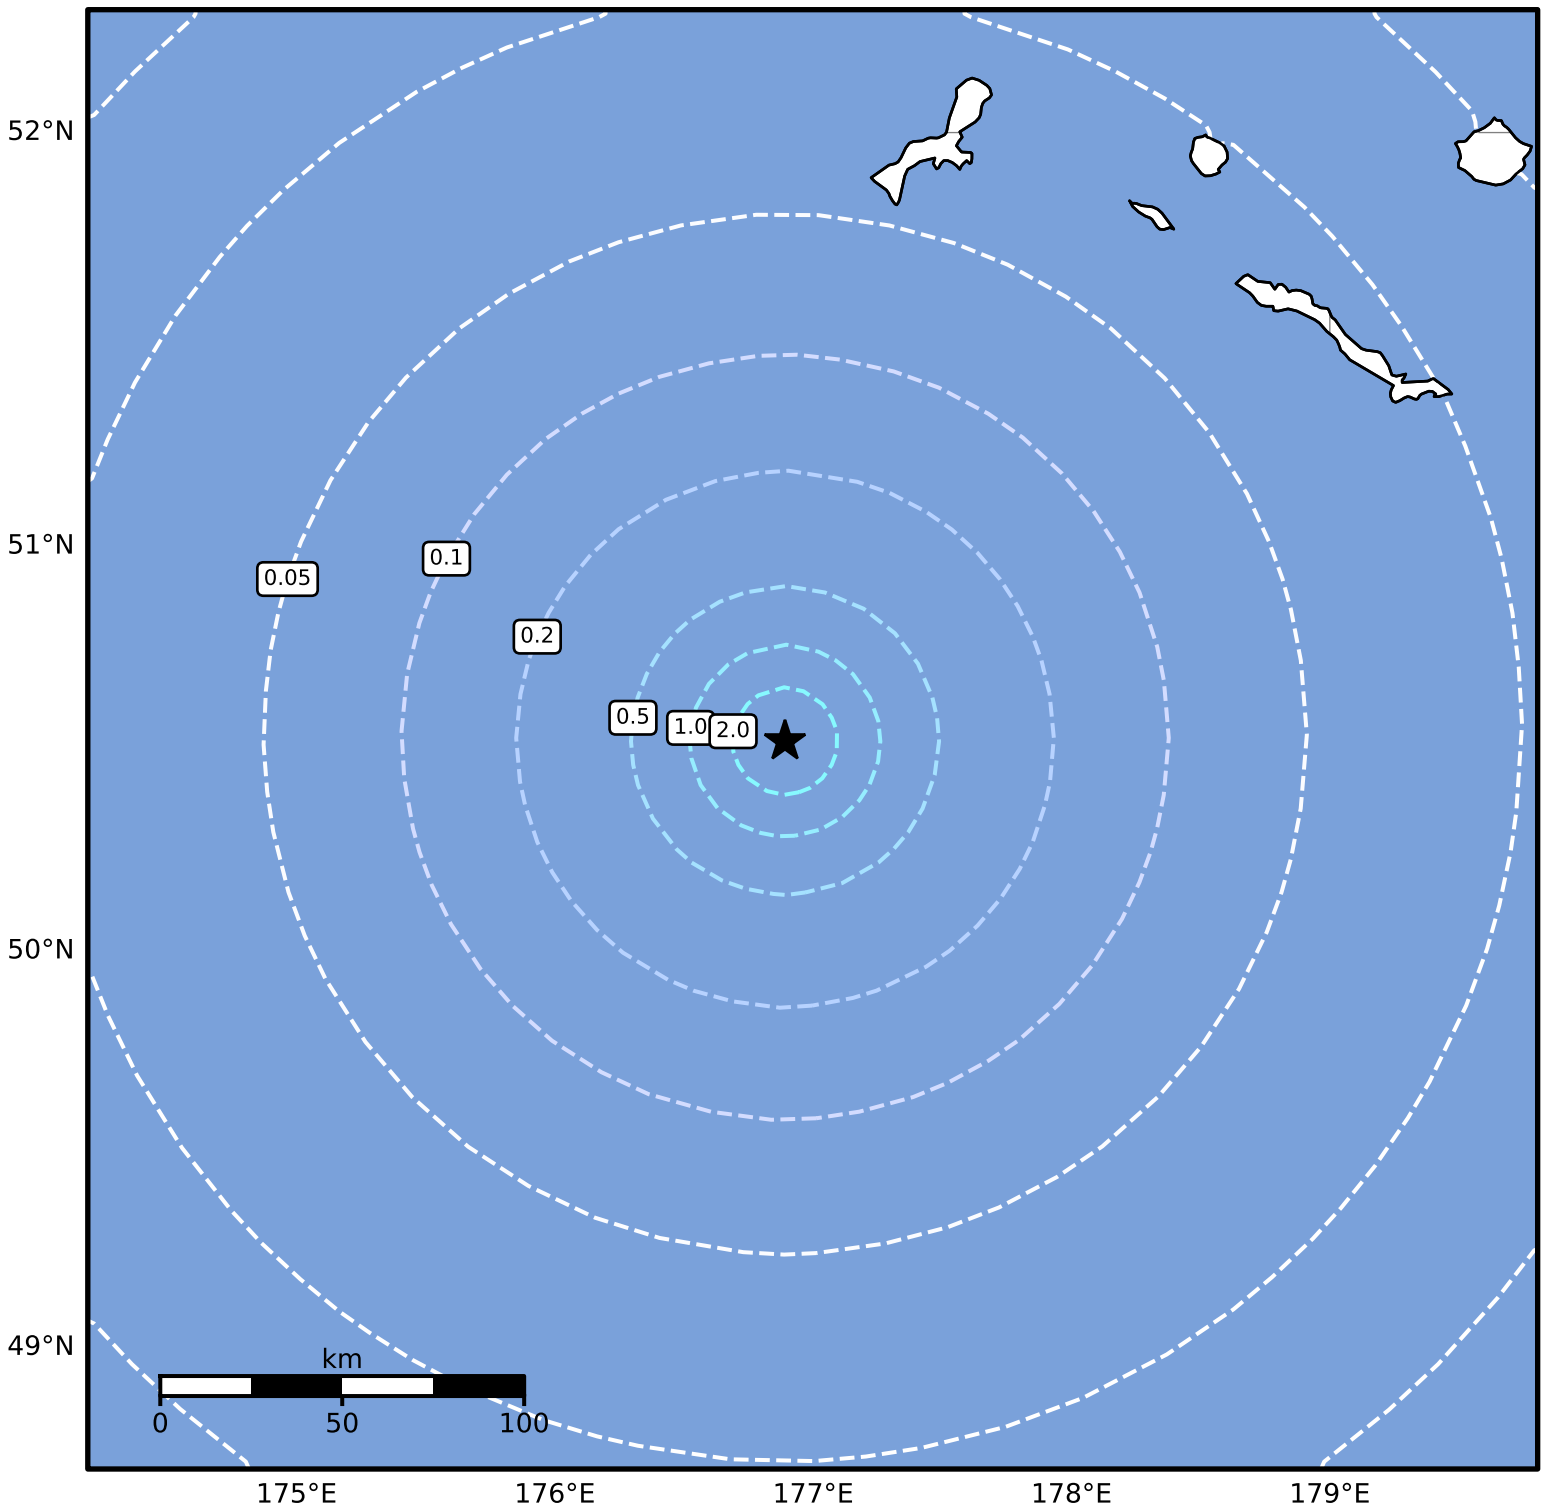

Peak Ground Acceleration Map Alaska Earthquake Center
ShakeMap: 185 km (115 miles) SW of Amchitka
May 19, 2024 03:54:22 UTC M4.3 N50.52 E176.89 Depth: 11.6km ID:ak0246flcc6s

PGA (%g)	0.1	0.2	0.5	1	2	5	10	20	50	100	200
----------	-----	-----	-----	---	---	---	----	----	----	-----	-----

Scale based on Worden et al. (2012)

Version 2: Processed 2024-05-19T04:10:59Z

△ Seismic Instrument ○ Reported Intensity

★ Epicenter