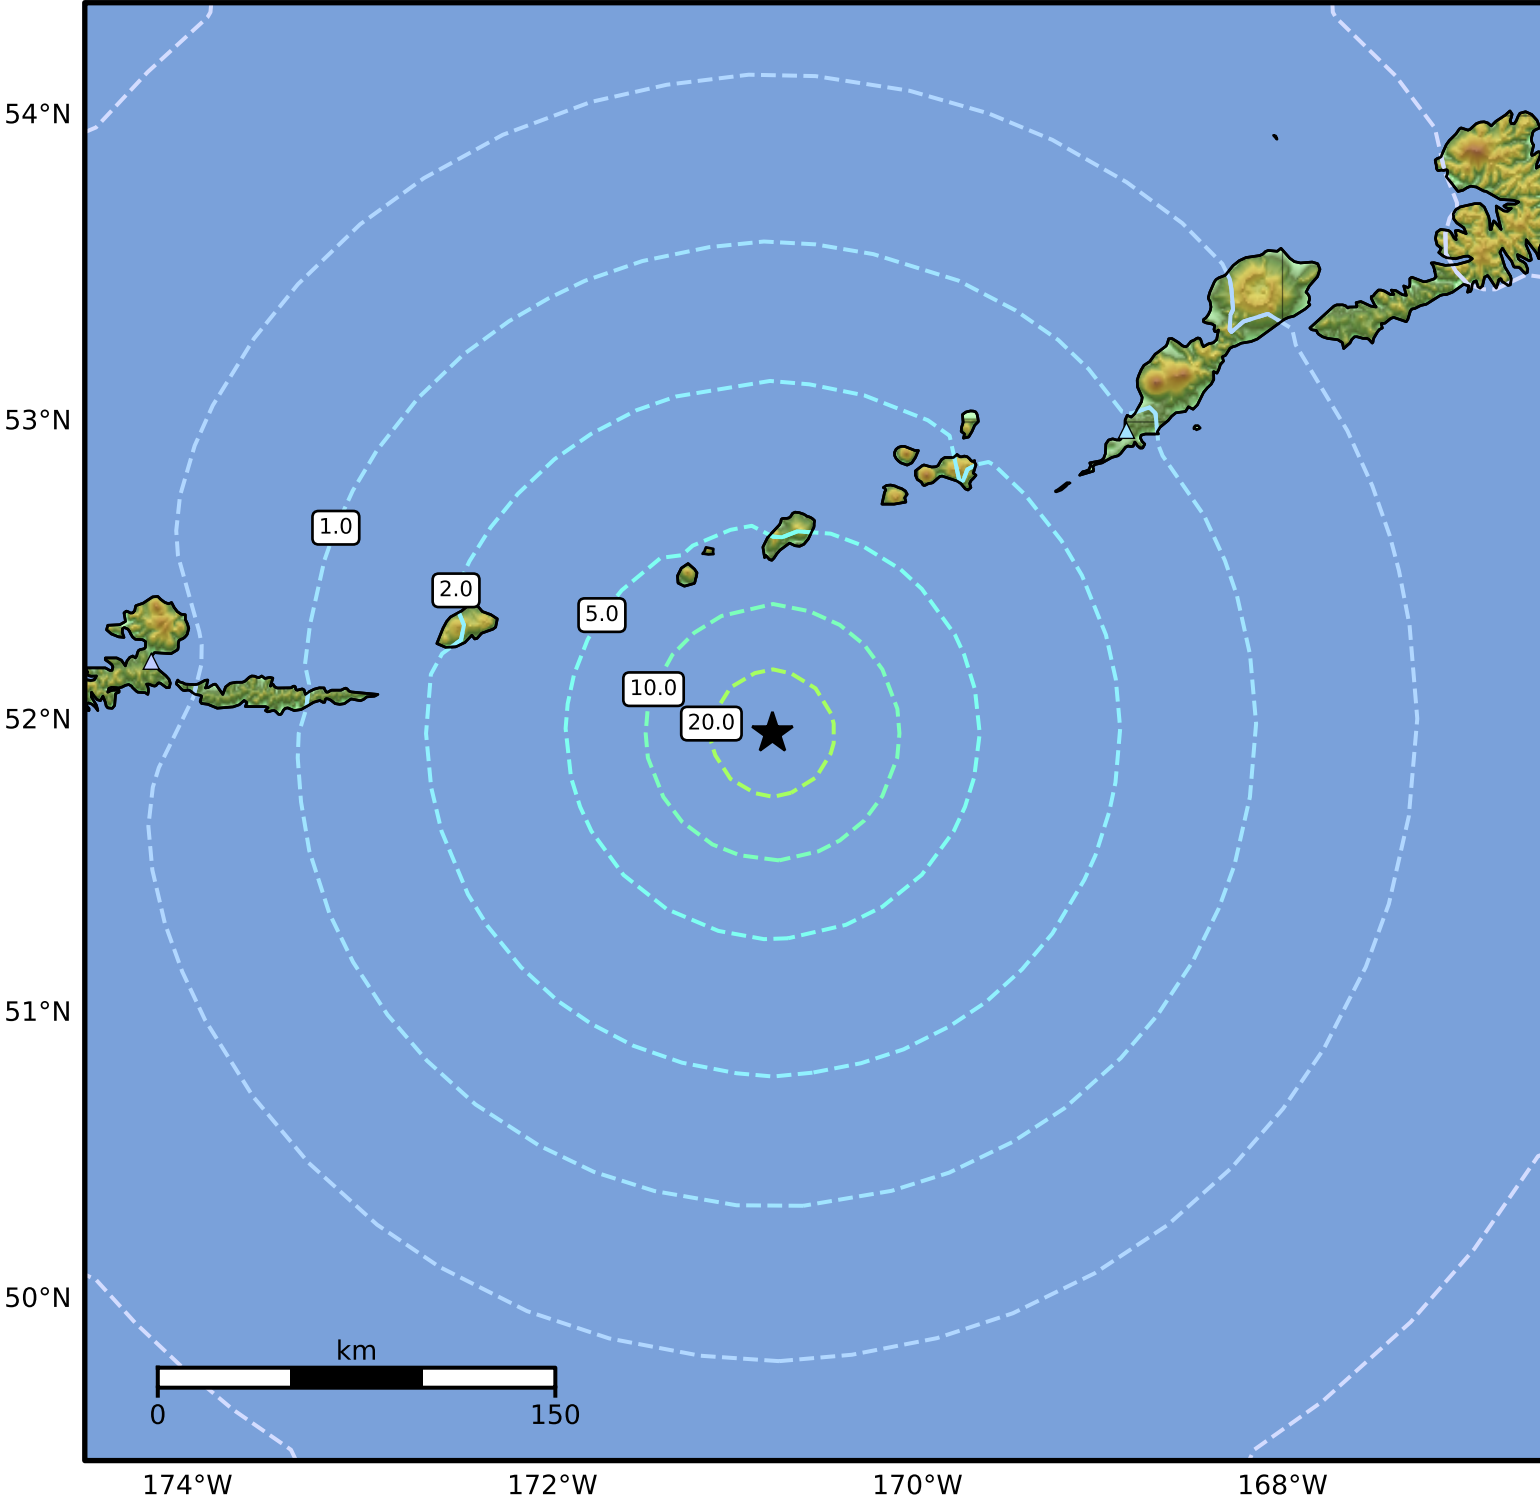

0.3 Second Peak Spectral Acceleration Map Alaska Earthquake Center
ShakeMap: 93 km (58 miles) ESE of Amukta Pass
May 19, 2024 09:35:24 UTC M6.0 N51.96 W170.79 Depth: 25.9km ID:ak0246fot1c4

SA(0.3) (%g)	0.1	0.2	0.5	1	2	5	10	20	50	100	200
--------------	-----	-----	-----	---	---	---	----	----	----	-----	-----

Scale based on Worden et al. (2012)

Version 7: Processed 2024-05-19T13:19:11Z

△ Seismic Instrument

○ Reported Intensity

★ Epicenter