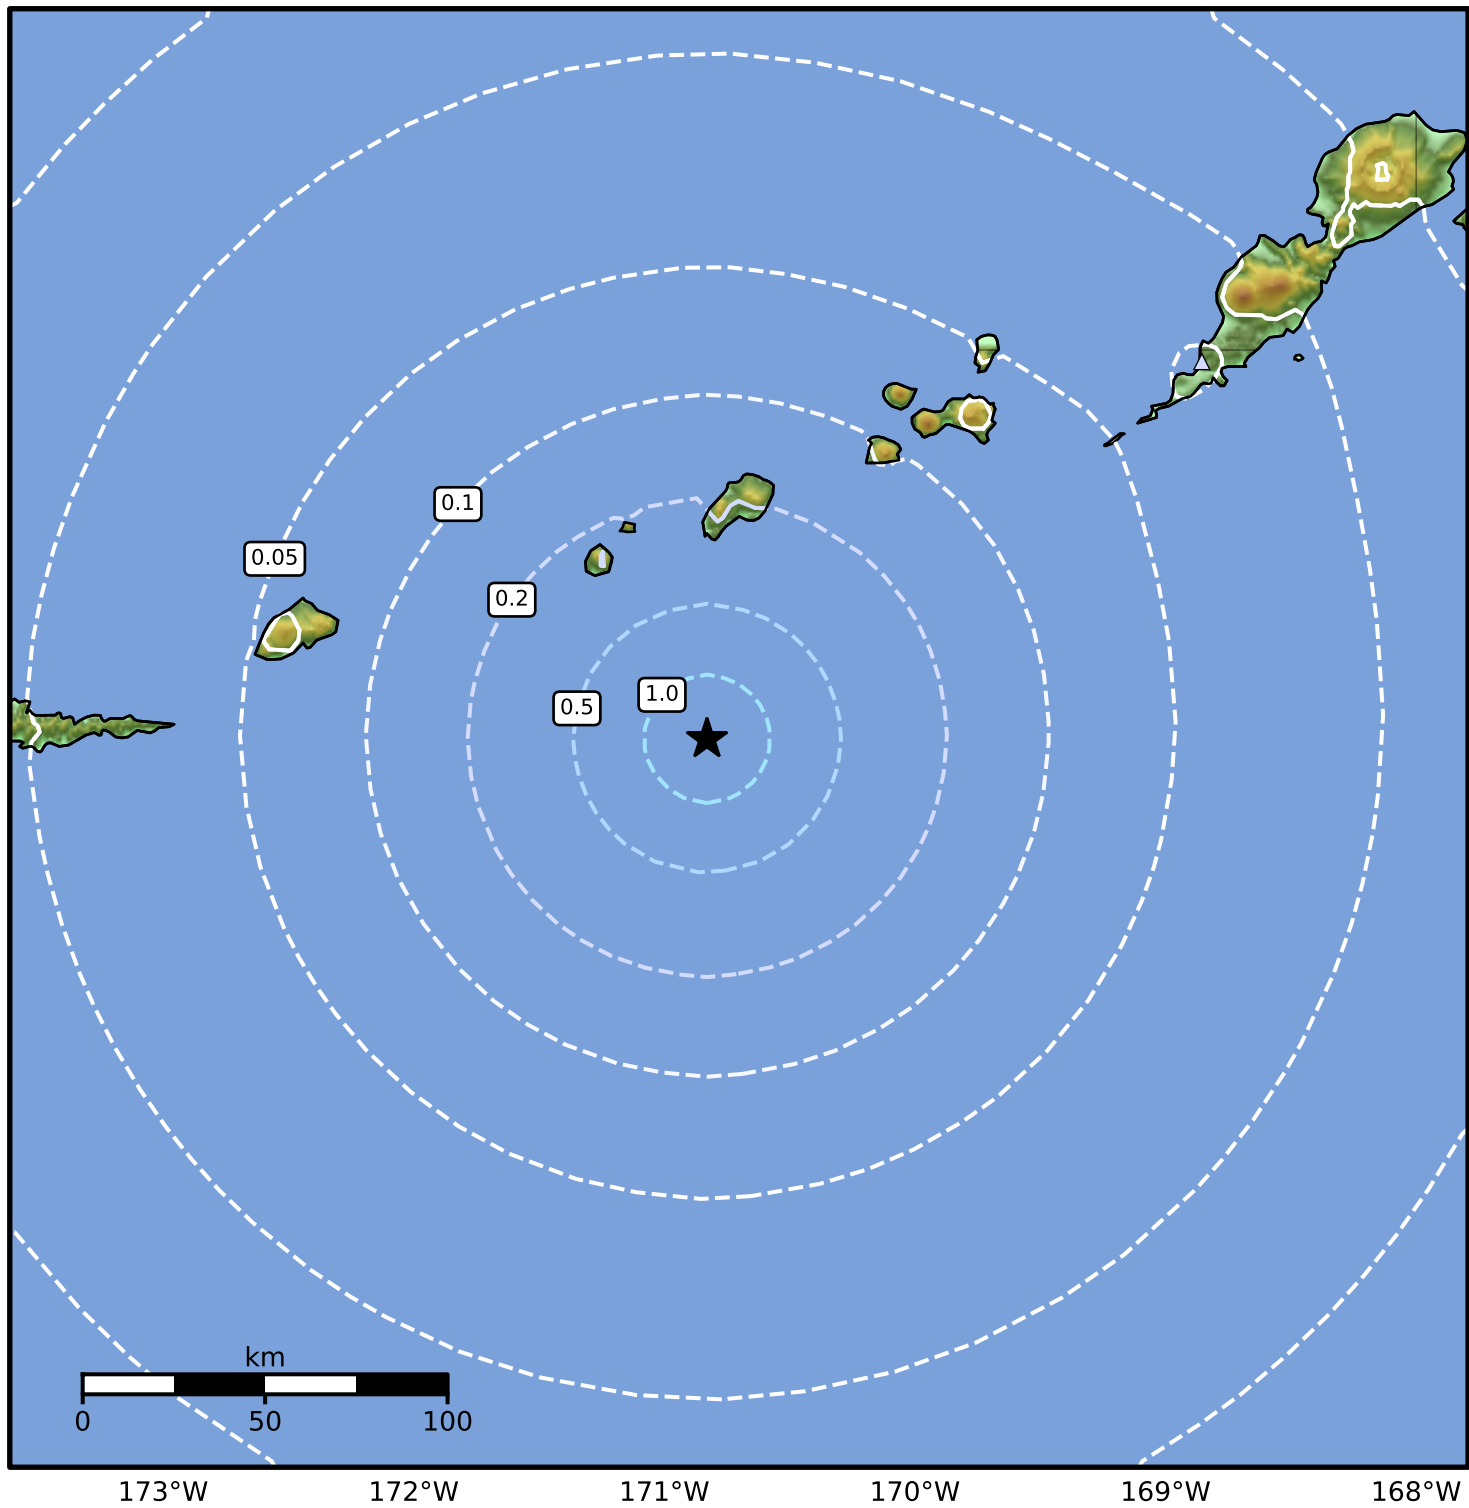

0.3 Second Peak Spectral Acceleration Map Alaska Earthquake Center
 ShakeMap: 86 km (53 miles) ESE of Amukta Pass
 May 19, 2024 19:59:09 UTC M4.2 N52.05 W170.83 Depth: 25.5km ID:ak0246fuwhnz

SA(0.3) (%g)	0.1	0.2	0.5	1	2	5	10	20	50	100	200
--------------	-----	-----	-----	---	---	---	----	----	----	-----	-----

Scale based on Worden et al. (2012)

Version 2: Processed 2024-05-19T20:19:07Z

△ Seismic Instrument ○ Reported Intensity

★ Epicenter