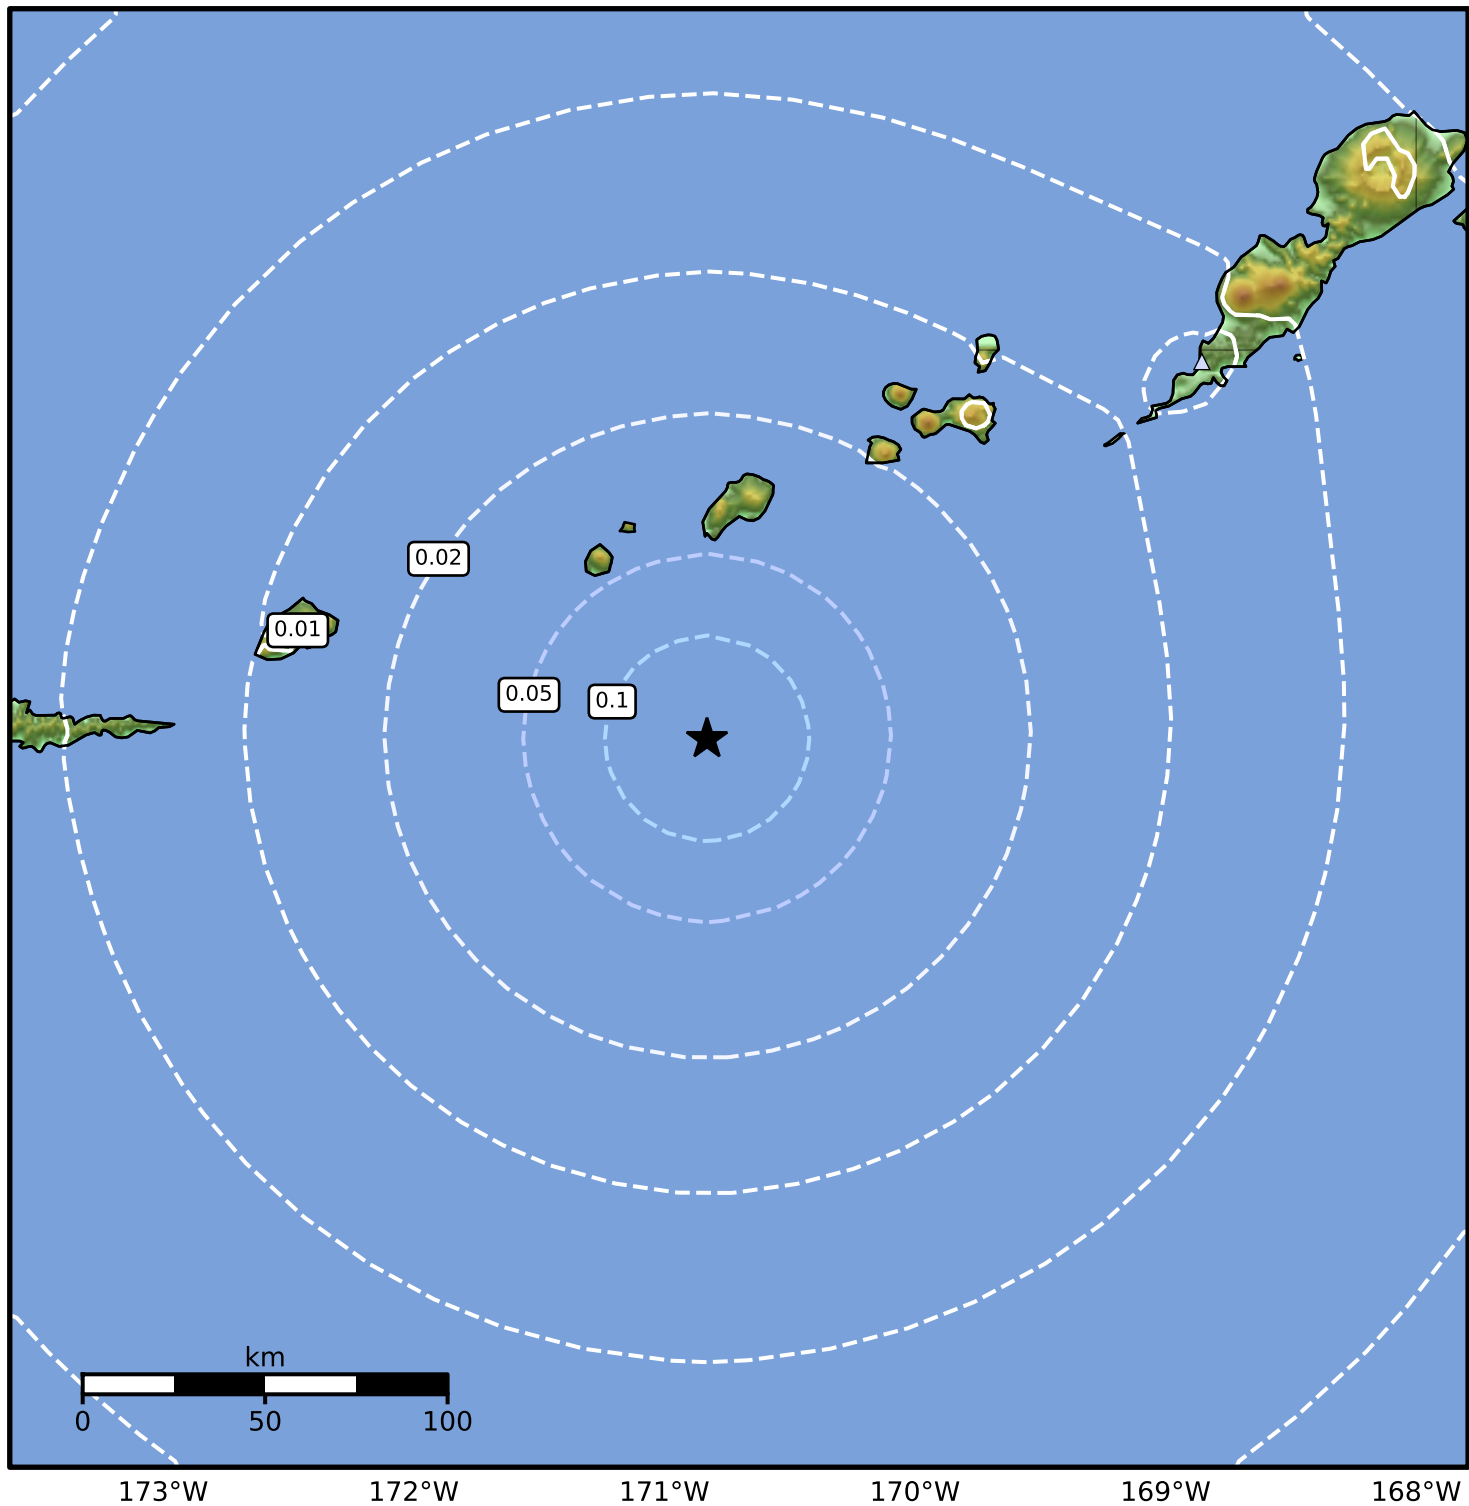

1.0 Second Peak Spectral Acceleration Map Alaska Earthquake Center
ShakeMap: 86 km (53 miles) ESE of Amukta Pass
May 19, 2024 19:59:09 UTC M4.2 N52.05 W170.83 Depth: 25.5km ID:ak0246fuwhnz

SA(1.0) (%g)	0.1	0.2	0.5	1	2	5	10	20	50	100	200
--------------	-----	-----	-----	---	---	---	----	----	----	-----	-----

Scale based on Worden et al. (2012)

Version 2: Processed 2024-05-19T20:19:07Z

△ Seismic Instrument ○ Reported Intensity

★ Epicenter