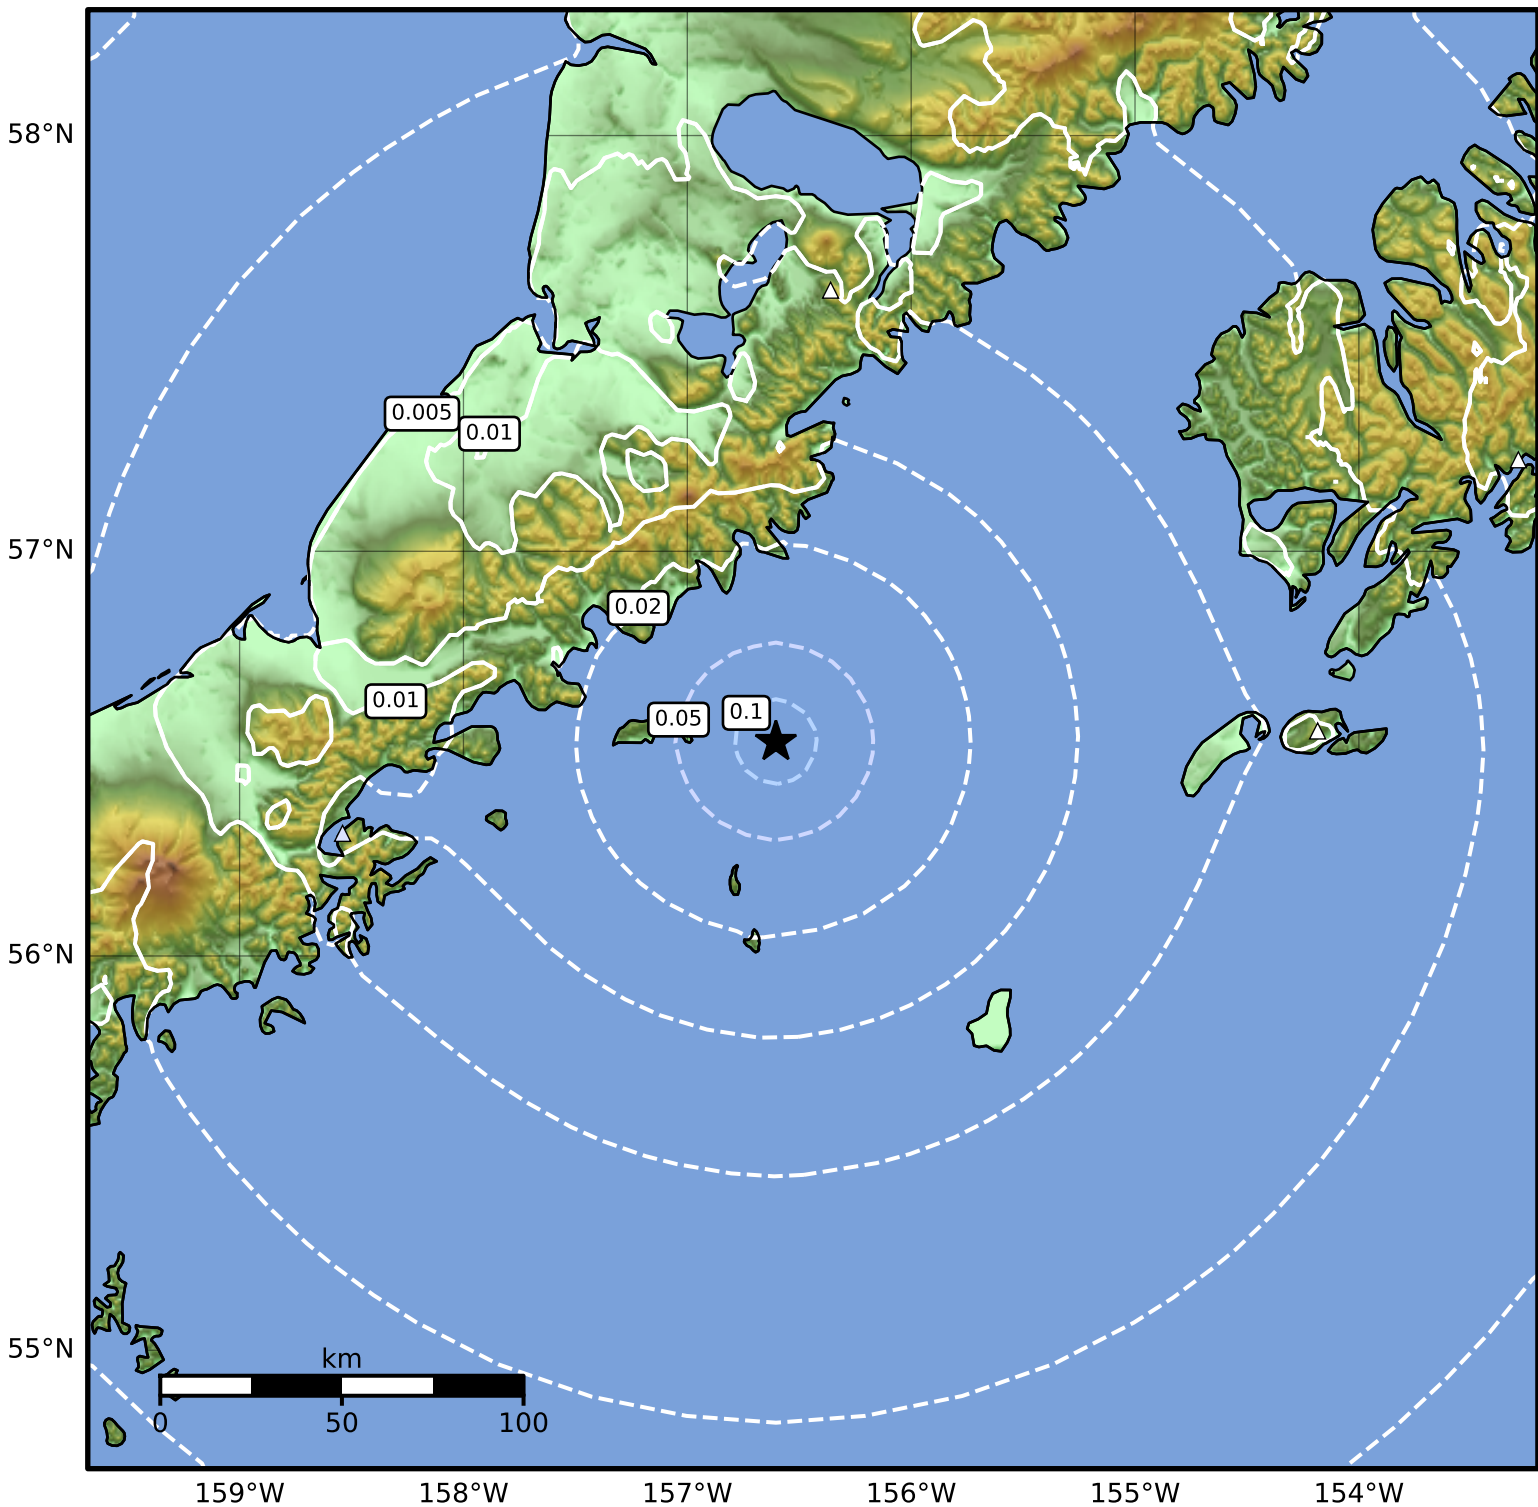

Peak Ground Velocity Map Alaska Earthquake Center
ShakeMap: 114 km (71 miles) ENE of Chignik
May 20, 2024 09:57:41 UTC M3.6 N56.53 W156.60 Depth: 21.4km ID:ak0246hch51e

Scale based on Worden et al. (2012)

Version 2: Processed 2024-05-20T14:05:29Z

△ Seismic Instrument ○ Reported Intensity

★ Epicenter