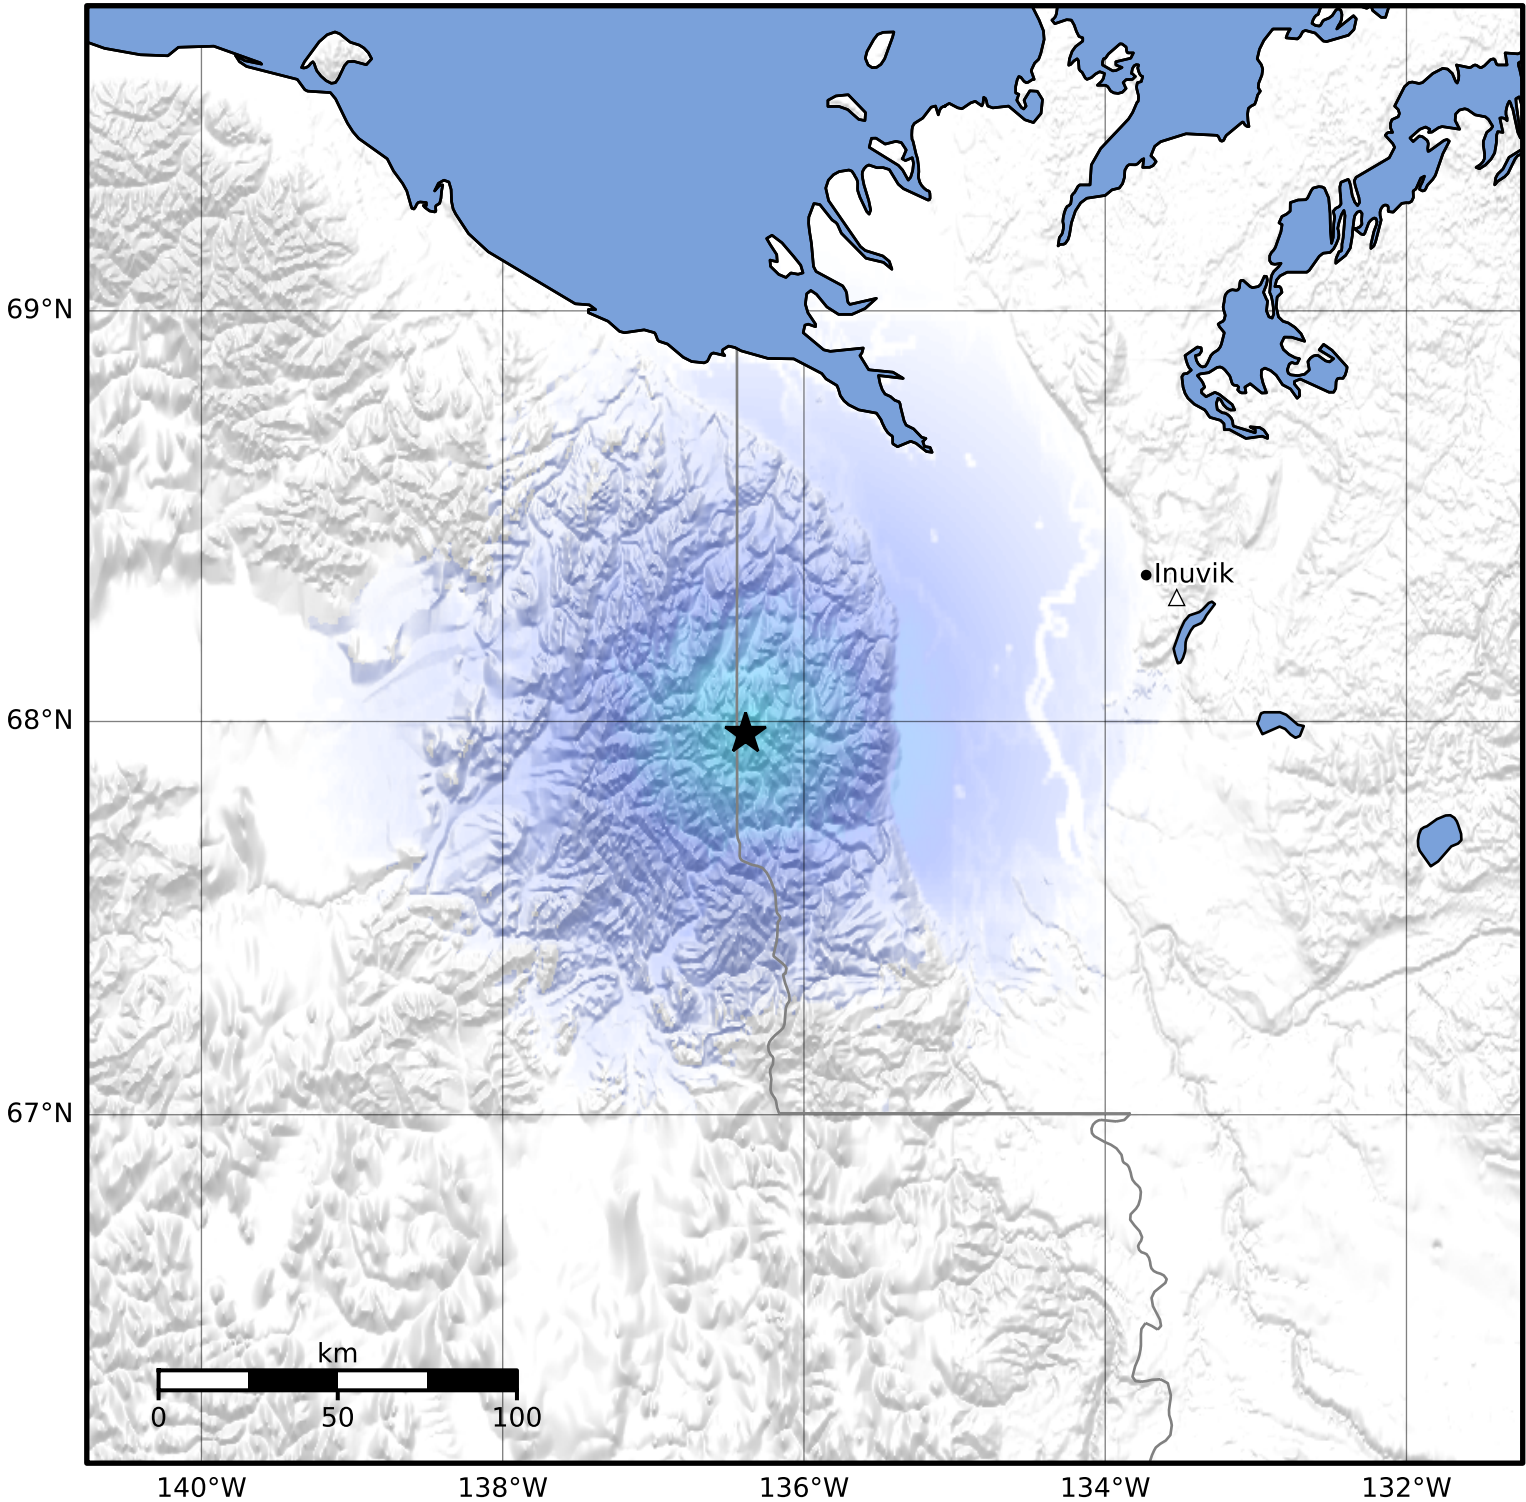

Macroseismic Intensity Map Alaska Earthquake Center
 ShakeMap: 150 km (93 miles) ENE of Old Crow
 May 20, 2024 15:30:34 UTC M3.7 N67.97 W136.39 Depth: 15.6km ID:ak0246hfvypi

SHAKING	Not felt	Weak	Light	Moderate	Strong	Very strong	Severe	Violent	Extreme
DAMAGE	None	None	None	Very light	Light	Moderate	Moderate/heavy	Heavy	Very heavy
PGA(%g)	<0.0464	0.297	2.76	6.2	11.5	21.5	40.1	74.7	>139
PGV(cm/s)	<0.0215	0.135	1.41	4.65	9.64	20	41.4	85.8	>178
INTENSITY	I	II-III	IV	V	VI	VII	VIII	IX	X+

Scale based on Worden et al. (2012)

Version 2: Processed 2024-05-20T16:19:58Z

△ Seismic Instrument ○ Reported Intensity

★ Epicenter