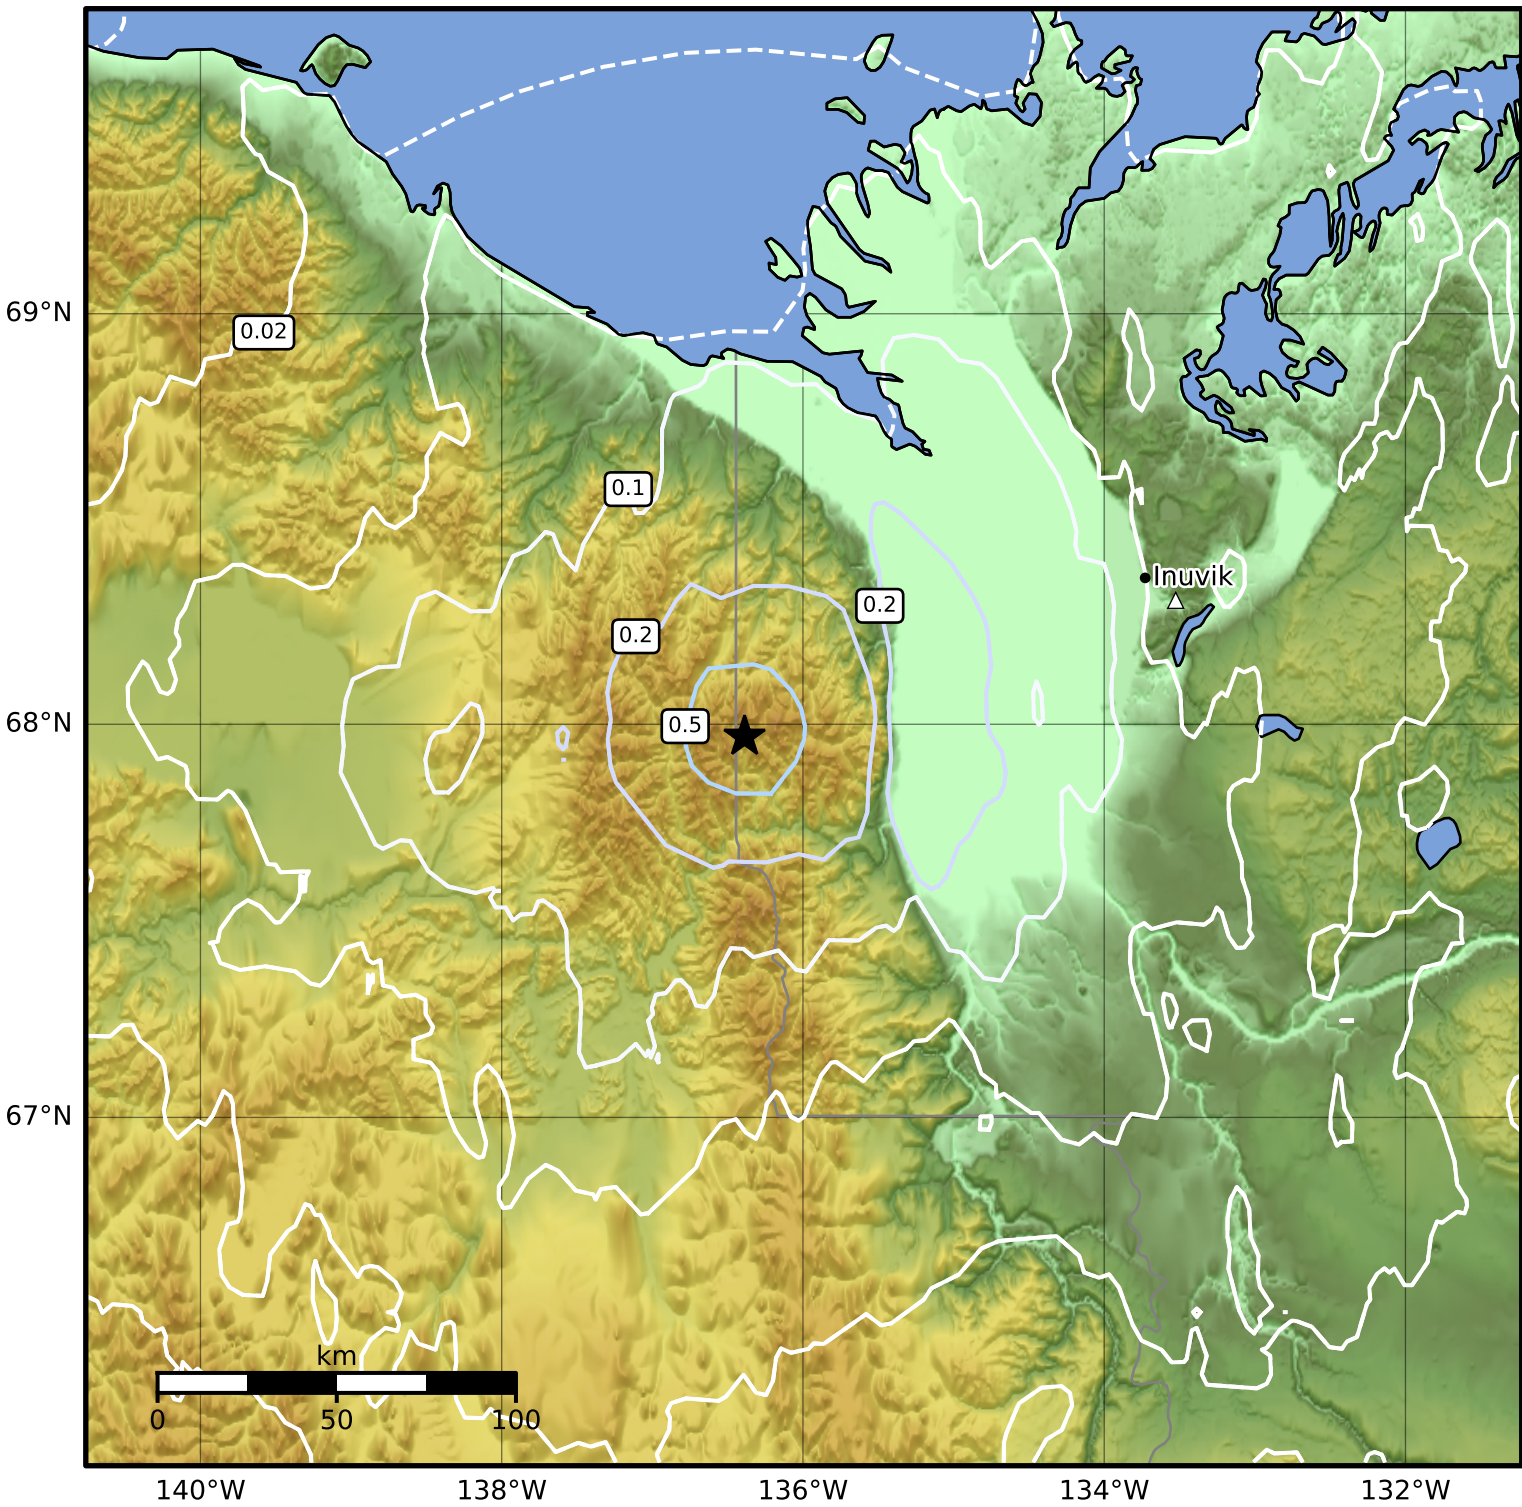

0.3 Second Peak Spectral Acceleration Map Alaska Earthquake Center
 ShakeMap: 150 km (93 miles) ENE of Old Crow
 May 20, 2024 15:30:34 UTC M3.7 N67.97 W136.39 Depth: 15.6km ID:ak0246hfvypi

SA(0.3) (%g)	0.1	0.2	0.5	1	2	5	10	20	50	100	200
--------------	-----	-----	-----	---	---	---	----	----	----	-----	-----

Scale based on Worden et al. (2012)

Version 2: Processed 2024-05-20T16:19:58Z

△ Seismic Instrument ○ Reported Intensity

★ Epicenter