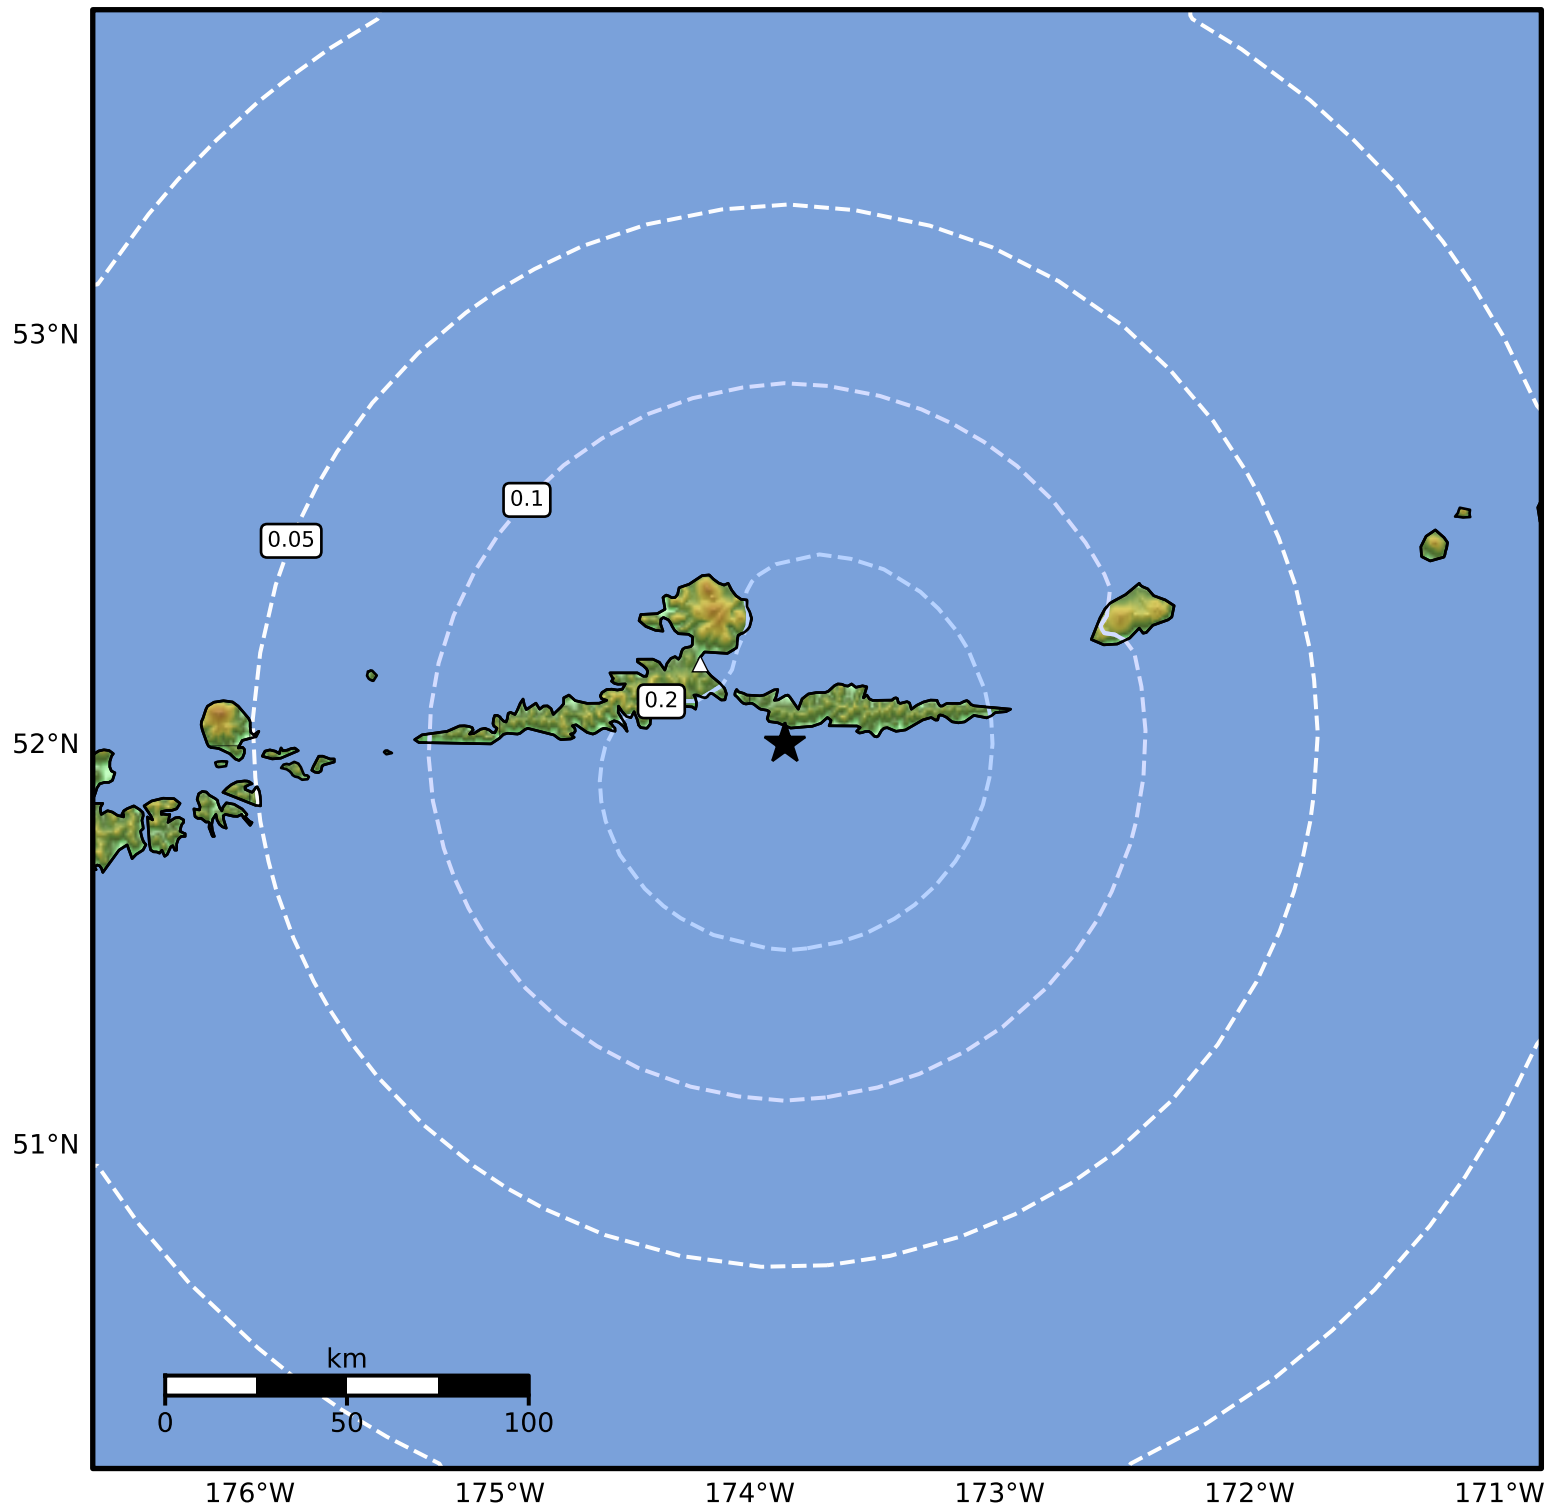

Peak Ground Acceleration Map Alaska Earthquake Center  
 ShakeMap: 31 km (19 miles) SE of Atka  
 May 21, 2024 12:52:13 UTC M3.9 N52.01 W173.86 Depth: 61.8km ID:ak0246j1r3ce

PGA (%g)	0.1	0.2	0.5	1	2	5	10	20	50	100	200
----------	-----	-----	-----	---	---	---	----	----	----	-----	-----

Scale based on Worden et al. (2012)

Version 2: Processed 2024-05-21T15:12:42Z

△ Seismic Instrument ○ Reported Intensity

★ Epicenter