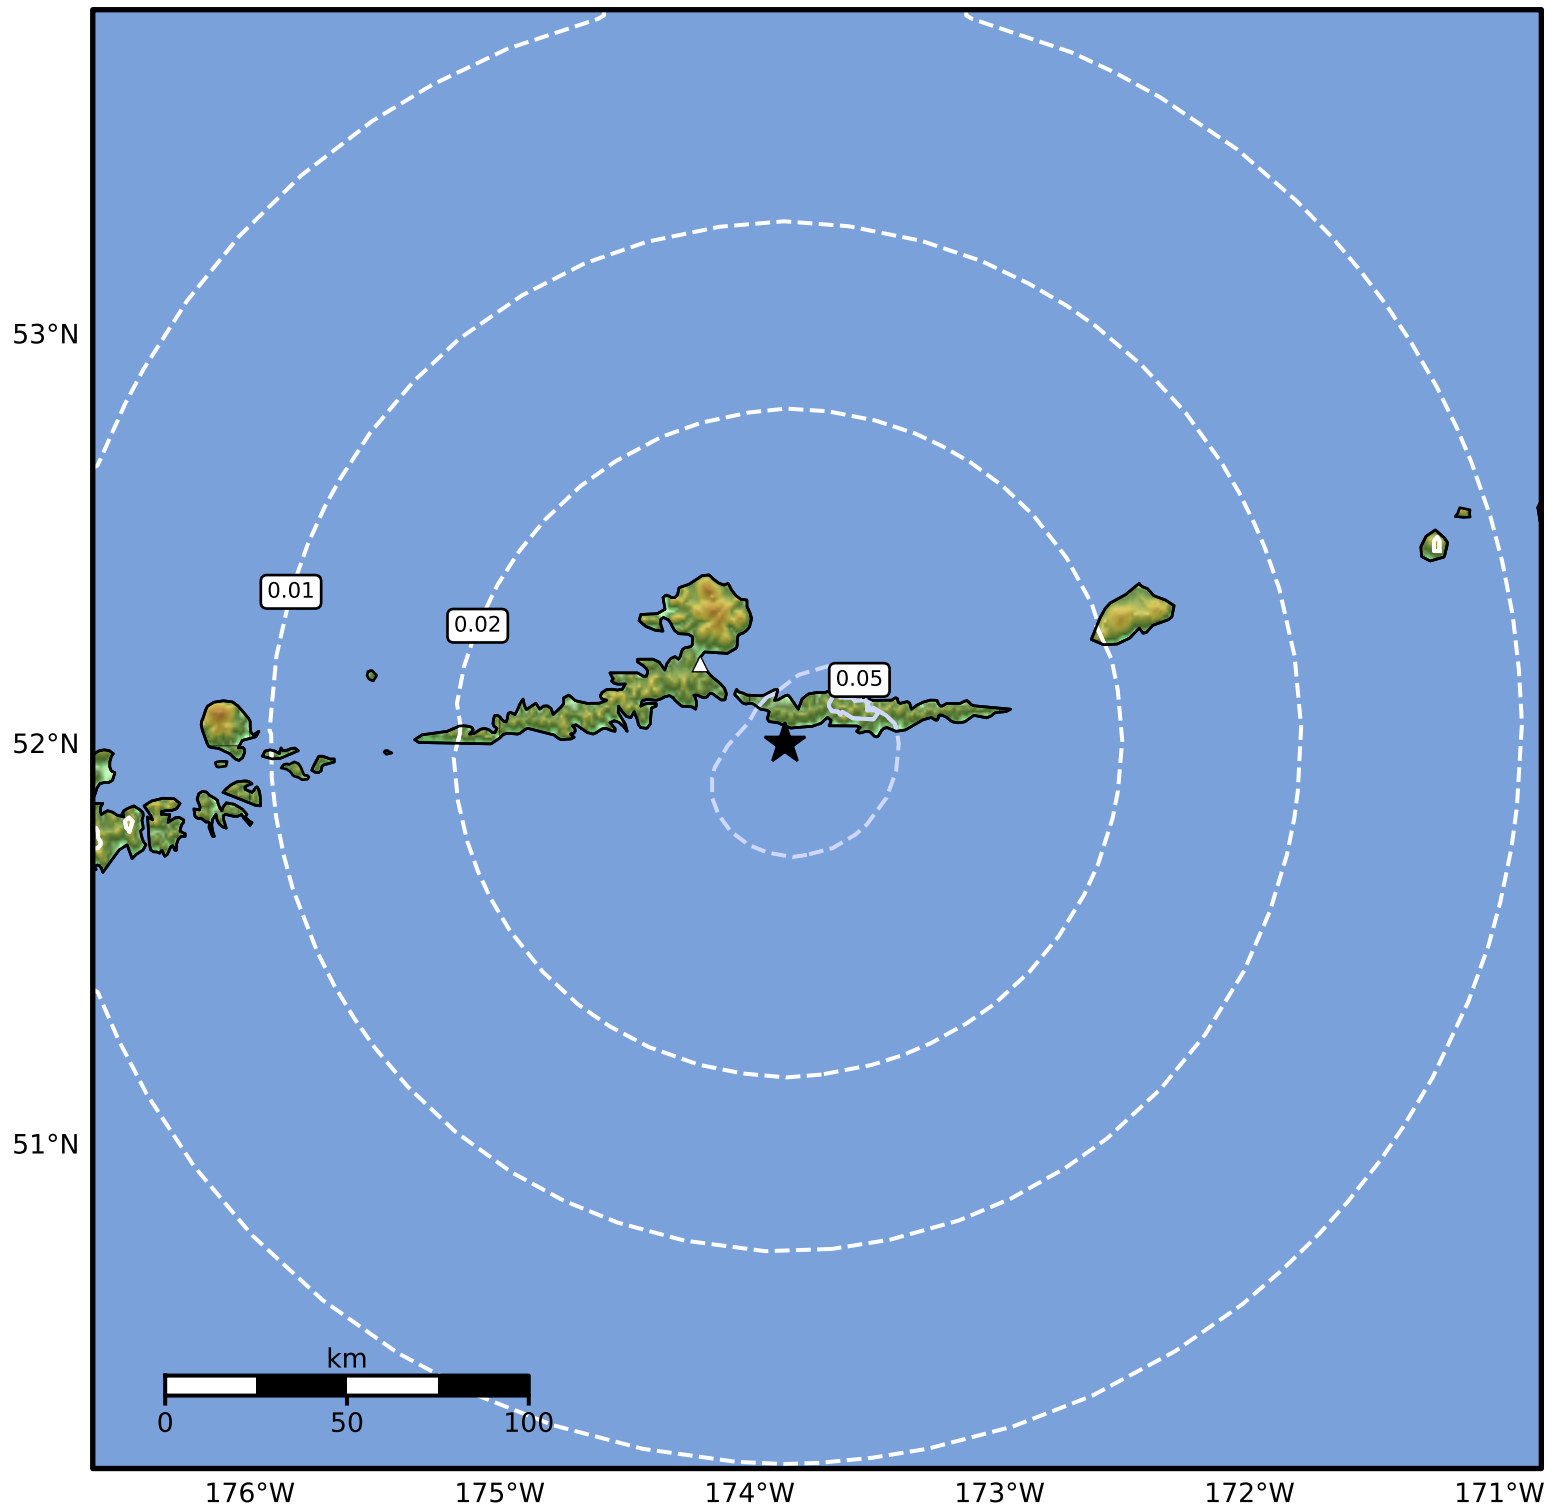

Peak Ground Velocity Map Alaska Earthquake Center
ShakeMap: 31 km (19 miles) SE of Atka
May 21, 2024 12:52:13 UTC M3.9 N52.01 W173.86 Depth: 61.8km ID:ak0246j1r3ce

Scale based on Worden et al. (2012)

Version 2: Processed 2024-05-21T15:12:42Z

△ Seismic Instrument ○ Reported Intensity

★ Epicenter