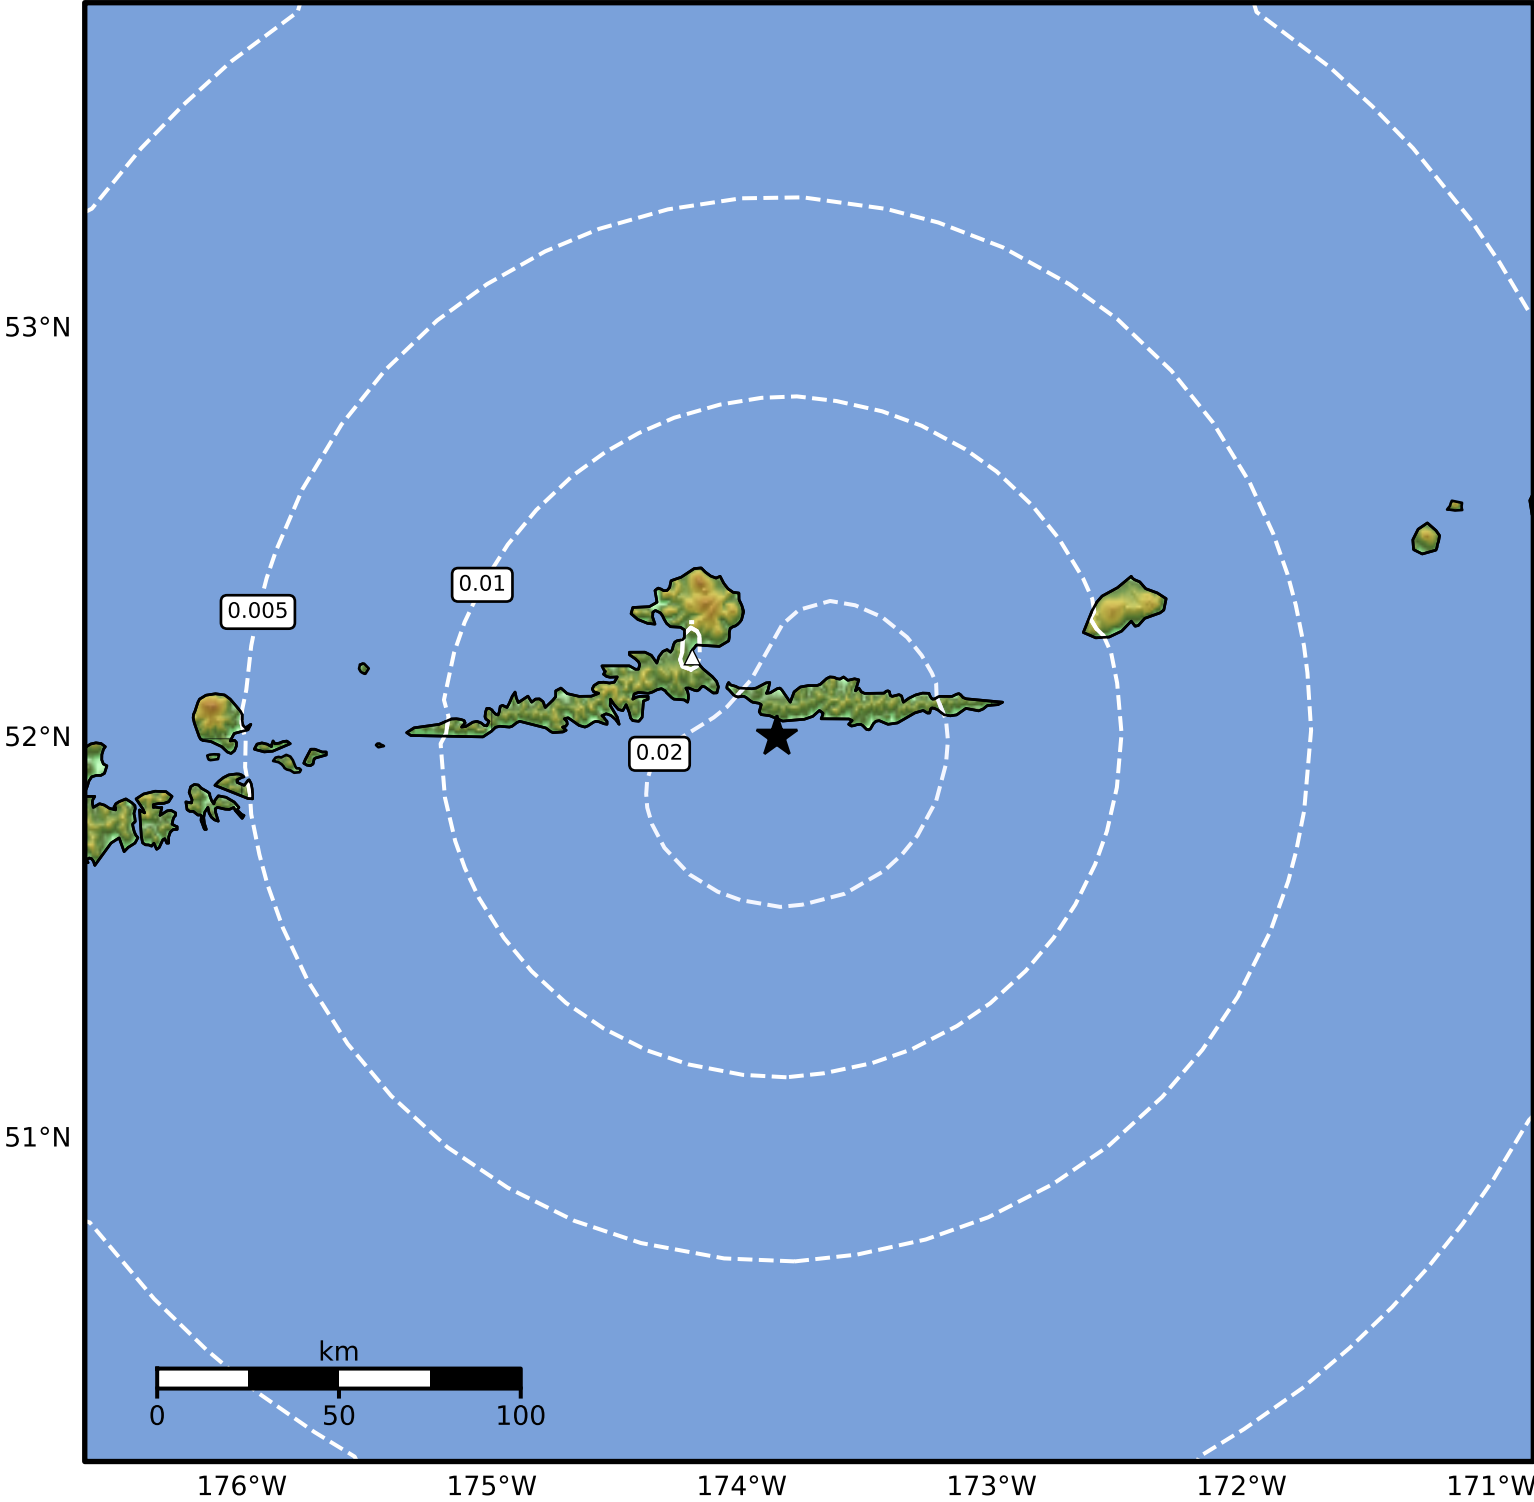

1.0 Second Peak Spectral Acceleration Map Alaska Earthquake Center  
ShakeMap: 31 km (19 miles) SE of Atka  
May 21, 2024 12:52:13 UTC M3.9 N52.01 W173.86 Depth: 61.8km ID:ak0246j1r3ce

SA(1.0) (%g)	0.1	0.2	0.5	1	2	5	10	20	50	100	200
--------------	-----	-----	-----	---	---	---	----	----	----	-----	-----

Scale based on Worden et al. (2012)

Version 2: Processed 2024-05-21T15:12:42Z

△ Seismic Instrument    ○ Reported Intensity    ★ Epicenter