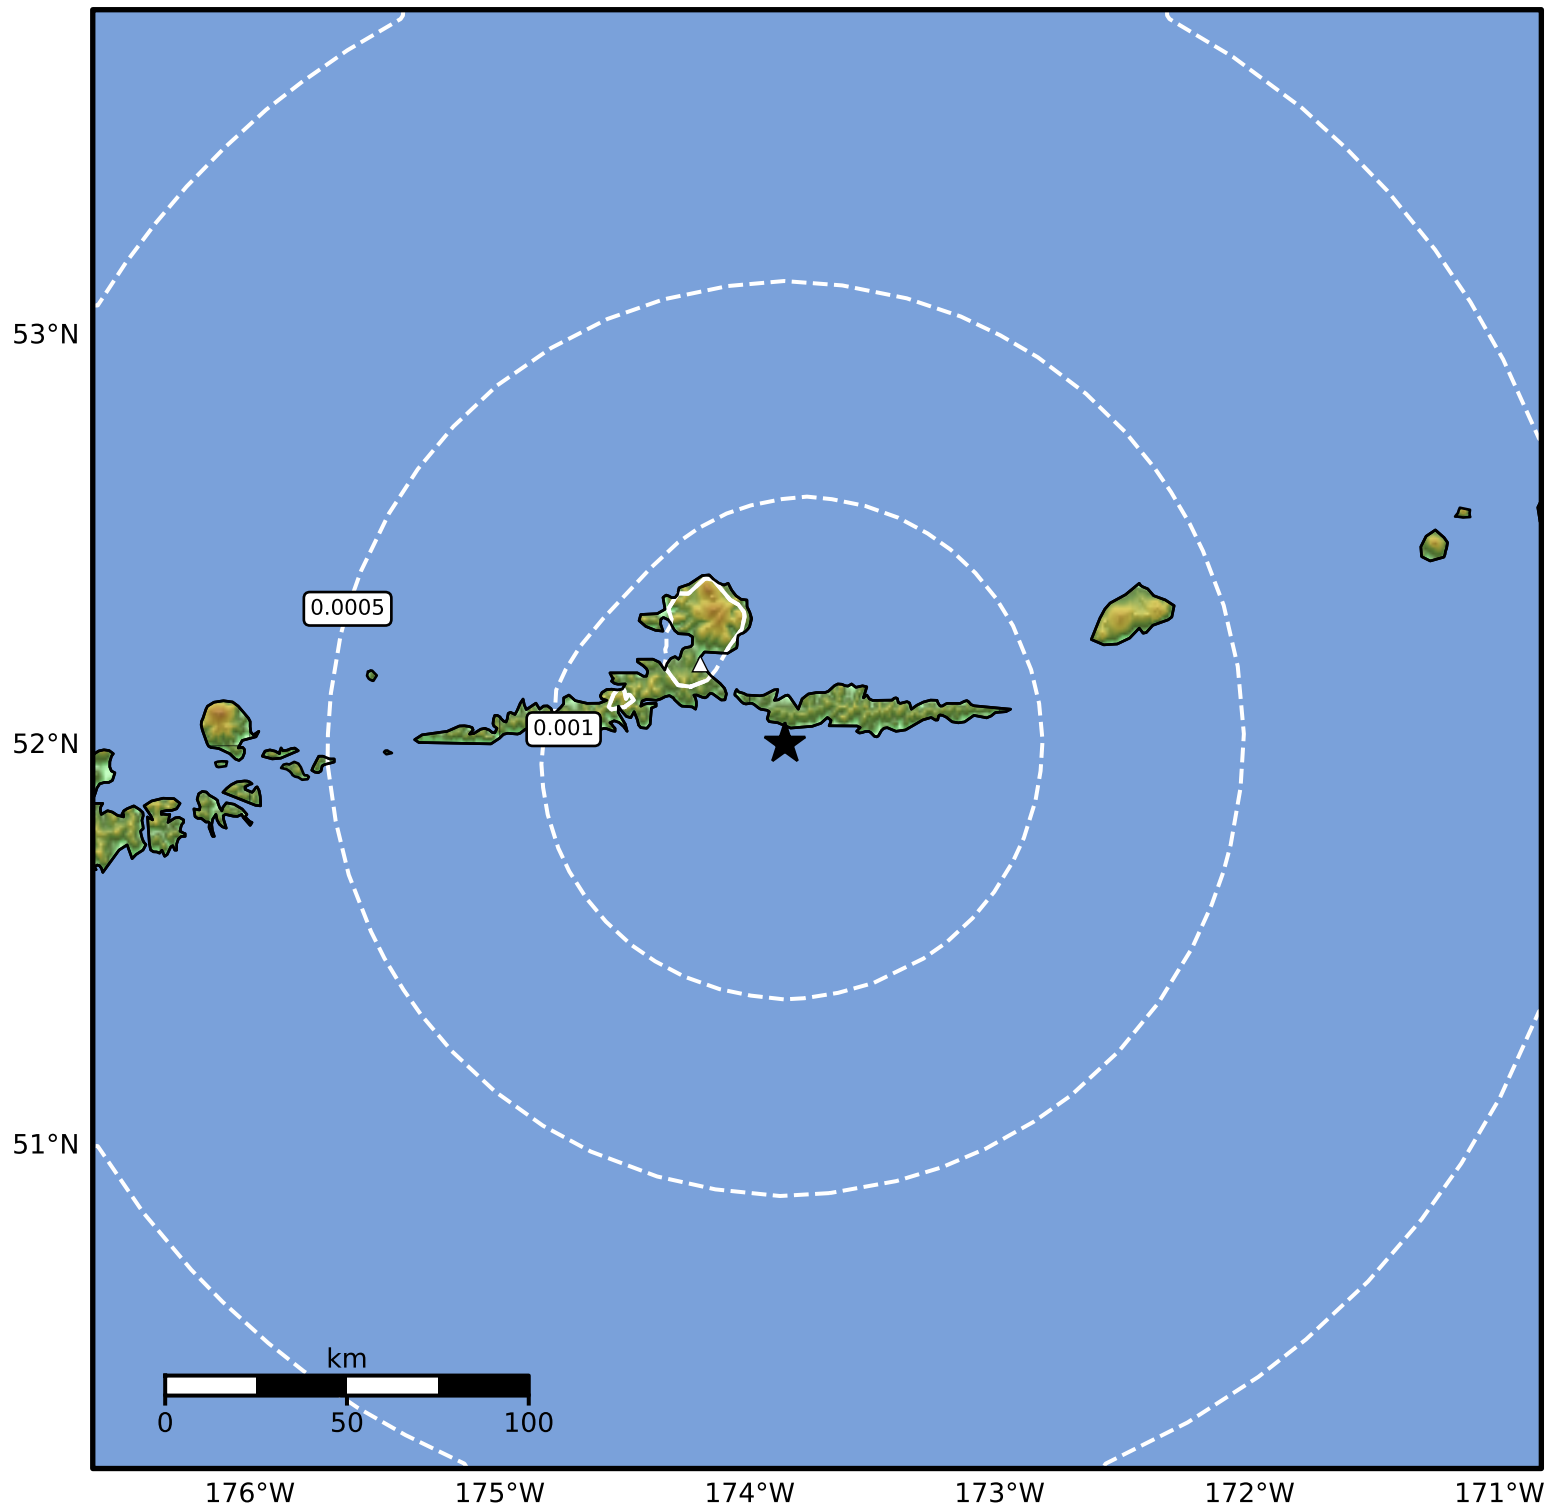

3.0 Second Peak Spectral Acceleration Map Alaska Earthquake Center
ShakeMap: 31 km (19 miles) SE of Atka
May 21, 2024 12:52:13 UTC M3.9 N52.01 W173.86 Depth: 61.8km ID:ak0246j1r3ce

Scale based on Worden et al. (2012)

Version 2: Processed 2024-05-21T15:12:42Z

△ Seismic Instrument ○ Reported Intensity

★ Epicenter